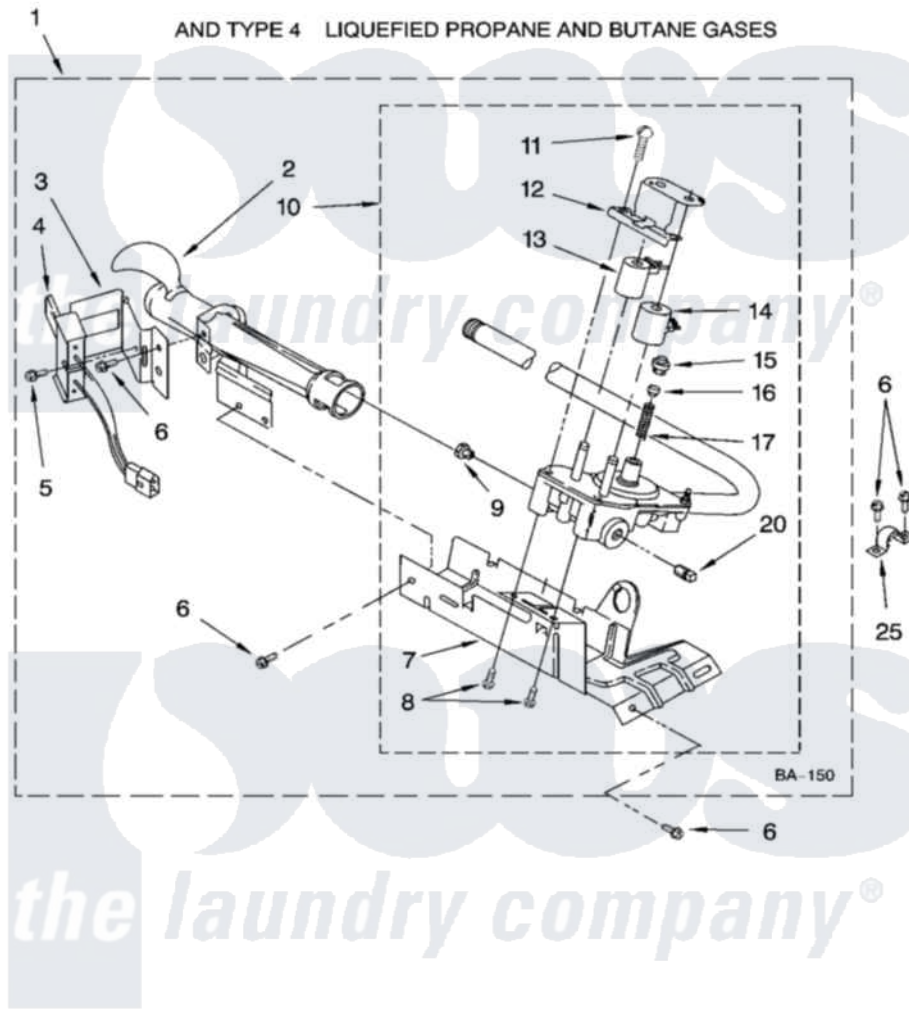

**Maytag MGD5821TW0 04 - 8318272 BURNER ASSEMBLY, OPTIONAL PARTS (NOT INCLUDED)**

**8318272 BURNER ASSEMBLY**

For Model: MGD5821TW0  
(White)

W10118489

FOR ORDERING INFORMATION REFER TO PARTS PRICE LIST

7

Maytag Residential Maytag MGD5821TW0 Dryer Parts Parts Diagram 04 - 8318272 BURNER ASSEMBLY, OPTIONAL PARTS (NOT INCLUDED)

[Click on the part number to view part](#)

Item	Original Part Number	Replaced By	Status	Part Description
1	8318272	<a href="#">W10465748</a>		Burner-Gas
2	688617	<a href="#">693140</a>		Burner
3	<a href="#">694298</a>			Bracket, Ignitor
4	686590	<a href="#">279311</a>		Ignitor
5	<a href="#">3393909</a>			Screw, 8-32 X 7/8
6	343641	<a href="#">681414</a>		Screw, 10AB X 1/2
7	693986			Base, Burner
8	<a href="#">3387057</a>			Screw, 10-16 X 1/2 Orifice, Burner
9	<a href="#">234826</a>			Orifice, Burner Type 1
"	<a href="#">229742</a>			Orifice, Burner
"	<a href="#">234868</a>			Orifice, Burner
10	8318277	<a href="#">W10337269</a>		Valve-Gas
11	<a href="#">694421</a>			Screw, Bracket Mounting
12	<a href="#">694538</a>			Bracket, Shunt