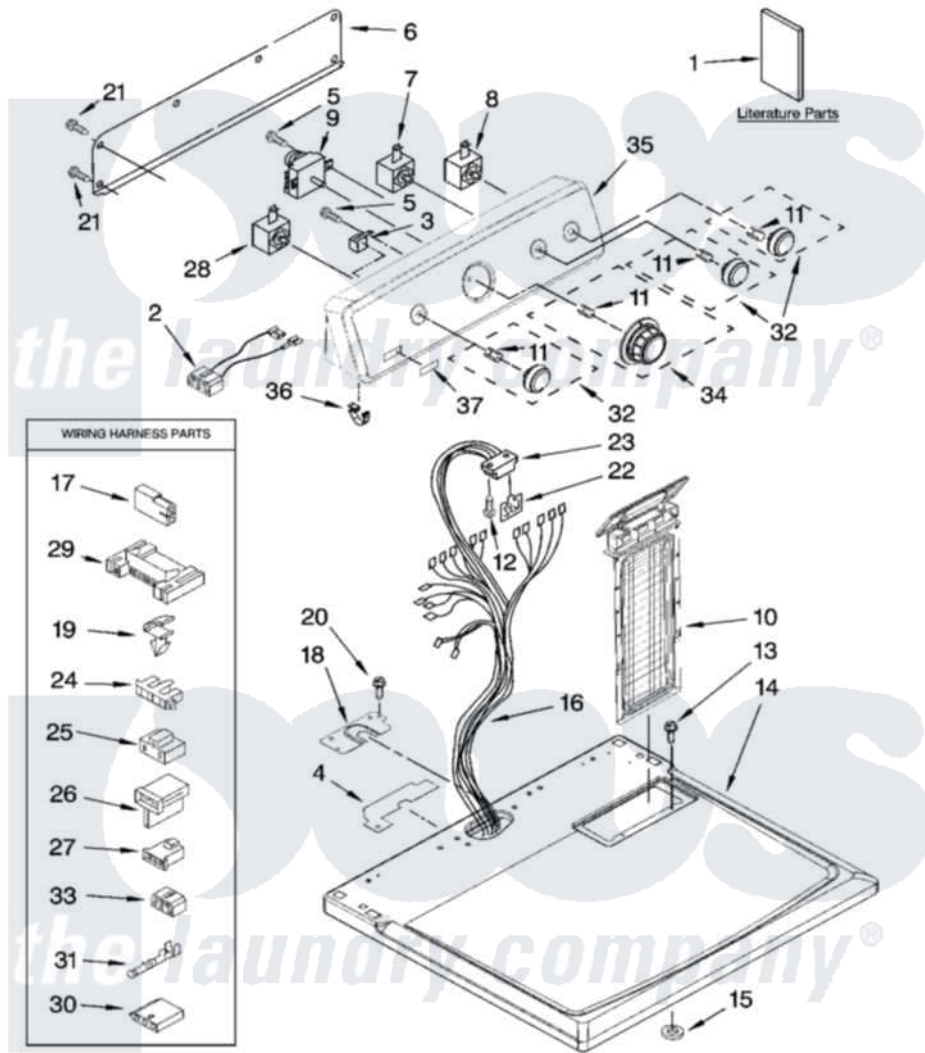

Maytag MGD5830TW1 01 - TOP AND CONSOLE PARTS

TOP AND CONSOLE PARTS

For Model: MGD5830TW1
(White)

29" Gas Dryer

9-07 Litho in U.S.A.(LT)

1

Part No. W10164789 Rev. A

Maytag Residential Maytag MGD5830TW1 Dryer Parts Parts Diagram 01 - TOP AND CONSOLE PARTS

Click on the part number to view part

Item	Original Part Number	Replaced By	Status	Part Description
1	W10089171		Not Available	Sheet, Cycle Feature
"	W10088775		Not Available	Use & Care Guide
"	8578889		Not Available	Wiring Diagram
2	W10113080			Wire, Jumper
3	694419			Mini-Buzzer
4	W10112603			Seal, Harness
5	8533971	90767		Screw, 8A X 3/8 HeX Washer Head Tapping
6	W10112577			Panel, Rear Console
7	3405155			Switch, Temperature
8	W10117655			Switch, Push-To-Start
9	8566184			Timer Assembly
10	8565972			Screen, Lint
11	8536939			Clip, Knob
12	359625	487240		Screw, For Mtg. Service Capacitor
13	688082	487240		Screw, For Mtg. Service

13	000903	407440	Capacitor
14	W10112599		Top
15	237446	487596	Washer
16	W10110996		Harness, Wiring
17	717252		Receptacle, Terminal
18	W10112578		Harness, Bracket
19	3394427		Clip-Harness
20	337686	Not Available	SCREW, 8-18 X .500
21	693995		Screw, Hex Head
22	8558178		Control, Electronic
23	3391885		Connector, Edge
24	3397269		Connector, Timer
25	3401144		Connector
26	3403499		Connector, 2-Postion
27	3403498		Connector, 3-Position
28	3405156		Switch, Rotary
29	3395683		Receptacle, Multi-Terminal
30	3936144		Do-It-Yourself Repair Manuals
31	94614		Terminal
32	W10110035		Knob
33	3347243		Block, Disconnect
34	W10110036		Knob
35	W10086733	W10142693	Console
36	8312709		Clip-Console
37	W10112569	W10203949	Medallion