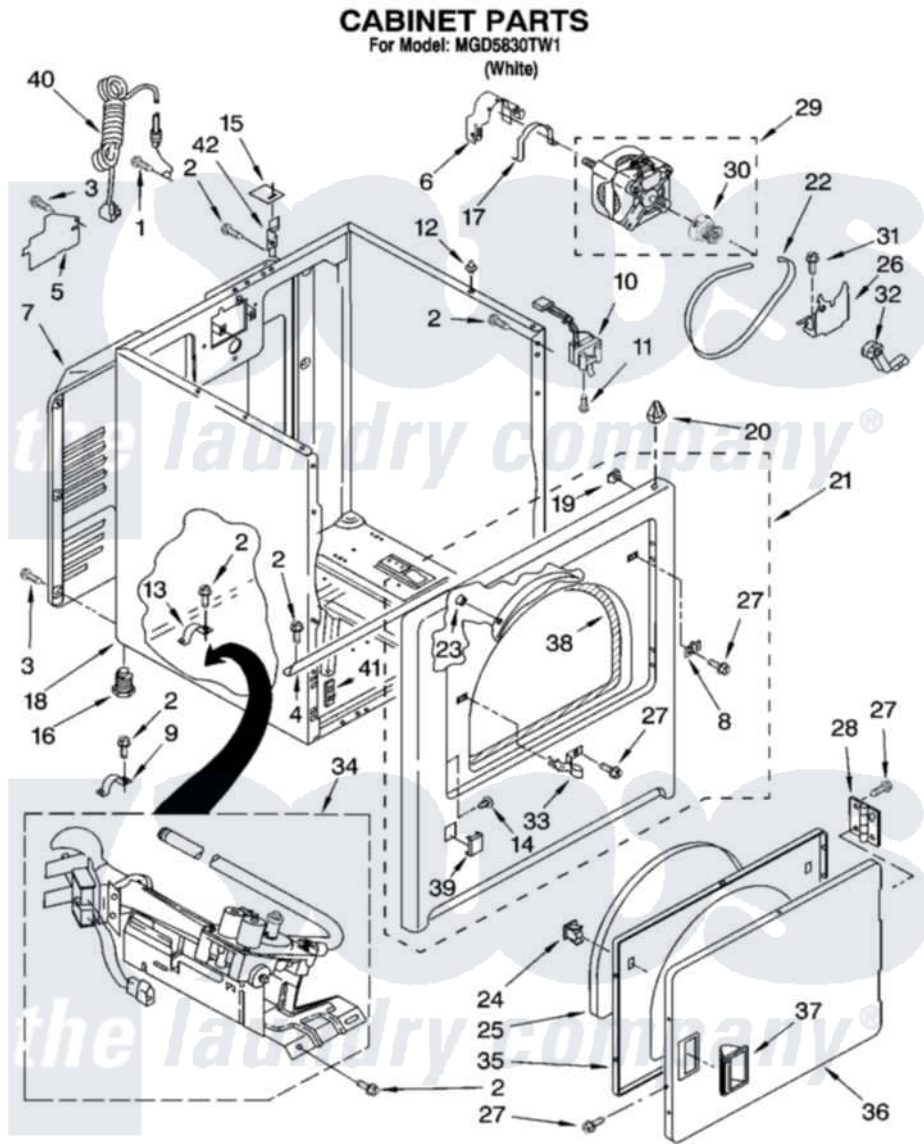

Maytag MGD5830TW1 02 - CABINET PARTS

W10164789

3

Maytag [Residential Maytag MGD5830TW1 Dryer Parts](#) Parts Diagram 02 - CABINET PARTS
Click on the part number to view part

Item	Original Part Number	Replaced By	Status	Part Description
1	697776	4331106		Screw, No.10-32 X 7/16
2	343641	681414		Screw, 10AB X 1/2
3	693995			Screw, Hex Head
4	8541400			Bracket, Cabinet
5	3396795			Cover, Terminal Block
6	3404162			Clamp, Motor
7	3396805	280043		Panel-Rear
8	3403630			Plug, Strike Hole
9	3980175			Clamp, Elbow
10	3406107			Door Switch Assembly
11	697773	3395530		Screw
12	98669			Lock, Front Top
13	341029			Clamp, Pipe Door Spring
14	3404413			Plug, Hinge Hole
15	18849			Pad, Top Hinge
16	3392100	49621		Feet-Leveling

"	279810		Foot-Optional
17	660658		Clamp, Motor Mounting 343481 685441
18	8530603	8533643	Cabinet
19	98234		Clip, U-Bend
20	18776		Lock, Front Top
21	3403447	279854	Panel
22	W10131364	341241	Belt
23	685203	279220	Clip
24	3389441		Door Catch Assembly
25	3405246		Seal, Door Push-To-Start
26	348780		Base, Motor
27	342055	488627	Screw
28	3405514	W10362431	Hinge And Pin Assembly
29	8066206	279827	Motor-Drive
30	8066184		Pulley, Motor
31	3400500		Bolt, 3405245 5/16-18 X 3/4
32	691366		Idler And Pulley Assembly
33	3403431		Strike, Panel
34	8318272	W10465748	Burner-Gas
35	3402341		Door, Inner
36	3402335		Door, Front
37	8565970		Handle, Door
38	3406129		Seal And Bearing Assembly
39	3394975		Plug, Front Panel
40	344020	3401402	Cord, Power
41	3394083		Clip, Front Panel
42	8066217		Hinge, Top