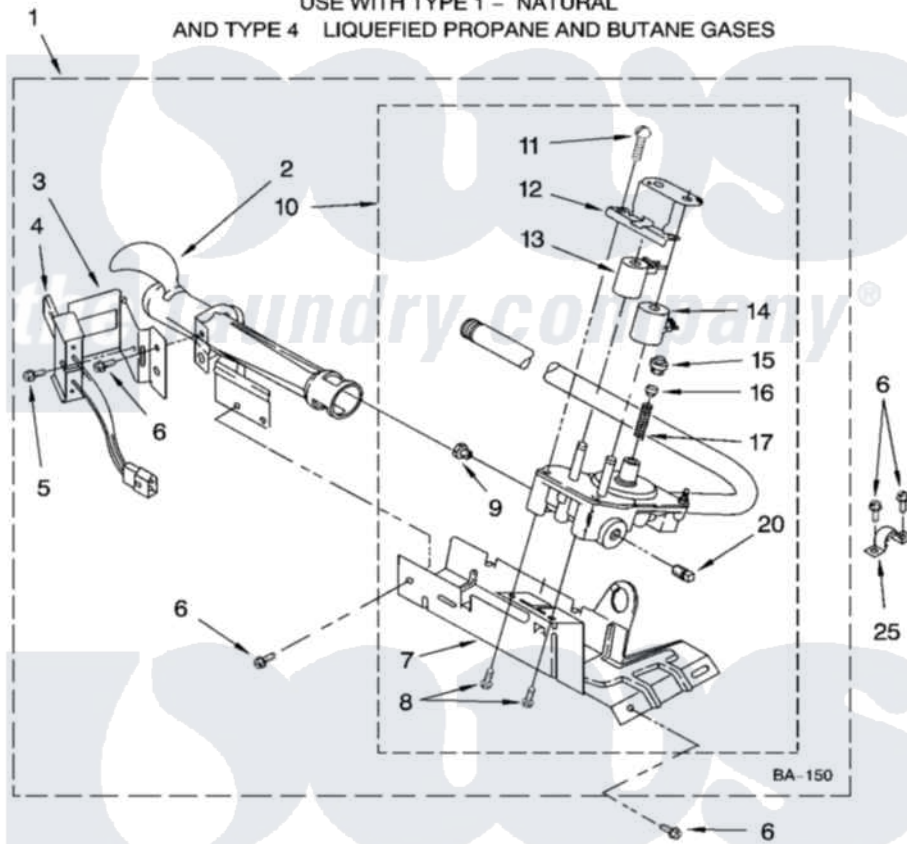

**Maytag MGD5830TW1 04 - 8318272 BURNER ASSEMBLY, OPTIONAL PARTS (NOT INCLUDED)**

**8318272 BURNER ASSEMBLY**

For Model: MGD5830TW1

(White)

USE WITH TYPE 1 - NATURAL  
AND TYPE 4 LIQUEFIED PROPANE AND BUTANE GASES

W10164789

7

Maytag Residential Maytag MGD5830TW1 Dryer Parts Parts Diagram 04 - 8318272 BURNER ASSEMBLY, OPTIONAL PARTS (NOT INCLUDED)

Click on the part number to view part

Item	Original Part Number	Replaced By	Status	Part Description
1	8318272	<a href="#">W10465748</a>		Burner-Gas
2	688617	<a href="#">693140</a>		Burner
3	<a href="#">694298</a>			Bracket, Ignitor
4	686590	<a href="#">279311</a>		Ignitor
5	<a href="#">3393909</a>			Screw, 8-32 X 7/8
6	343641	<a href="#">681414</a>		Screw, 10AB X 1/2
7	693986			Base, Burner
8	<a href="#">3387057</a>			Screw, 10-16 X 1/2 Orifice, Burner
9	<a href="#">234826</a>			Orifice, Burner Type 1
"	<a href="#">229742</a>			Orifice, Burner
"	<a href="#">234868</a>			Orifice, Burner
10	8318277	<a href="#">W10337269</a>		Valve-Gas
11	<a href="#">694421</a>			Screw, Bracket Mounting
12	<a href="#">694538</a>			Bracket, Shunt