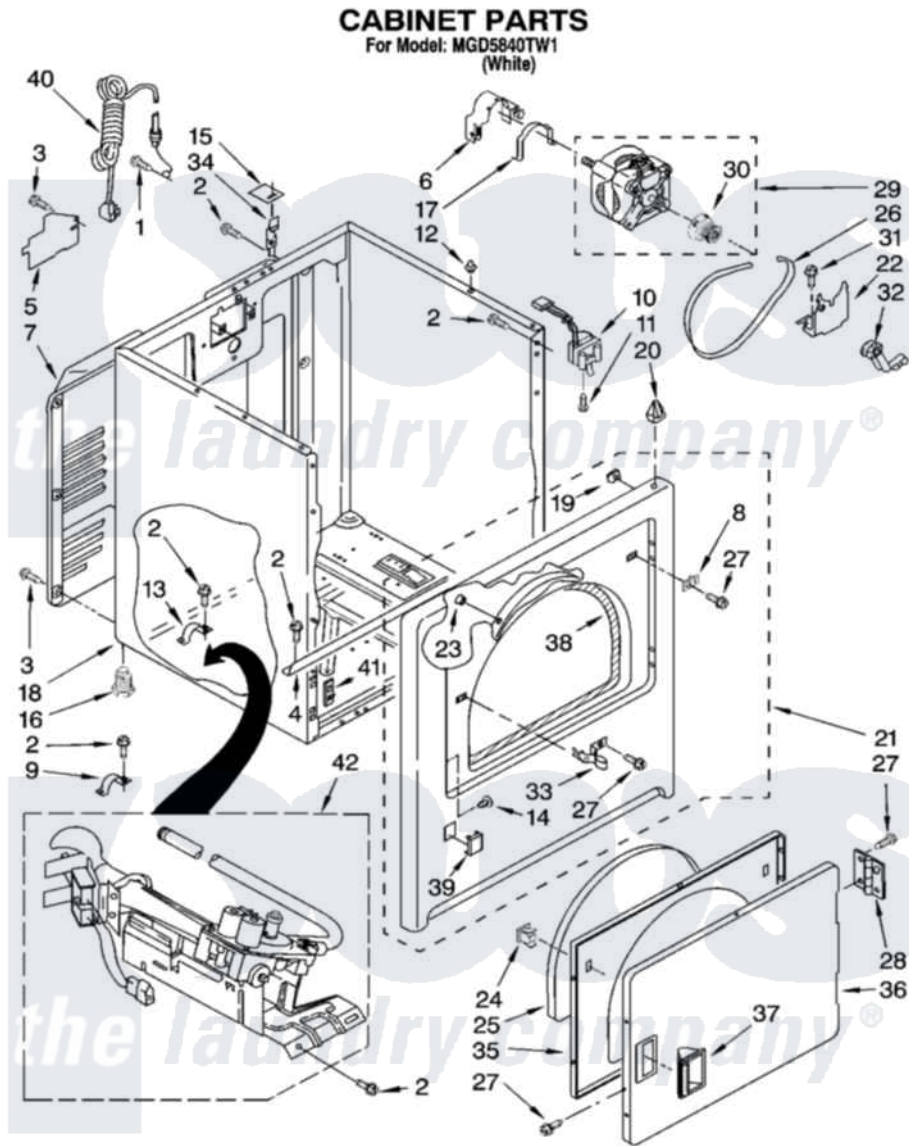

Maytag MGD5840TW1 02 - CABINET PARTS

W10164721

3

Maytag [Residential Maytag MGD5840TW1 Dryer Parts](#) Parts Diagram 02 - CABINET PARTS
Click on the part number to view part

Item	Original Part Number	Replaced By	Status	Part Description
1	697776	4331106		Screw, No.10-32 X 7/16
2	343641	681414		Screw, 10AB X 1/2
3	693995			Screw, Hex Head
4	8541400			Bracket, Cabinet
5	3396795			Cover, Terminal Block
6	3404162			Clamp, Motor
7	3396805	280043		Panel-Rear
8	3403630			Plug, Strike Hole
9	3980175			Clamp, Elbow
10	3406107			Door Switch Assembly
11	697773	3395530		Screw
12	98669			Lock, Front Top
13	341029			Clamp, Pipe Door Spring
14	3404413			Plug, Hinge Hole
15	18849			Pad, Top Hinge
16	3392100	49621		Feet-Leveling

"	279810		Foot-Optional
17	660658		Clamp, Motor Mounting 343481 685441
18	8530603	8533643	Cabinet
19	98234		Clip, U-Bend
20	18776		Lock, Front Top
21	3403447	279854	Panel
22	348780		Base, Motor
23	685203	279220	Clip
24	3389441		Door Catch Assembly
25	3405246		Seal, Door Push-To-Start
26	W10131364	341241	Belt
27	342055	488627	Screw
28	3405514	W10362431	Hinge And Pin Assembly
29	8066206	279827	Motor-Drive
30	8066184		Pulley, Motor
31	3400500		Bolt, 3405245 5/16-18 X 3/4
32	691366		Idler And Pulley Assembly
33	3403431		Strike, Panel
34	8066217		Hinge, Top
35	3402341		Door, Inner
36	3402335		Door, Front
37	8565970		Handle, Door
38	3406129		Seal And Bearing Assembly
39	3394975		Plug, Front Panel
40	344020	3401402	Cord, Power
41	3394083		Clip, Front Panel
42	8318272	W10465748	Burner-Gas