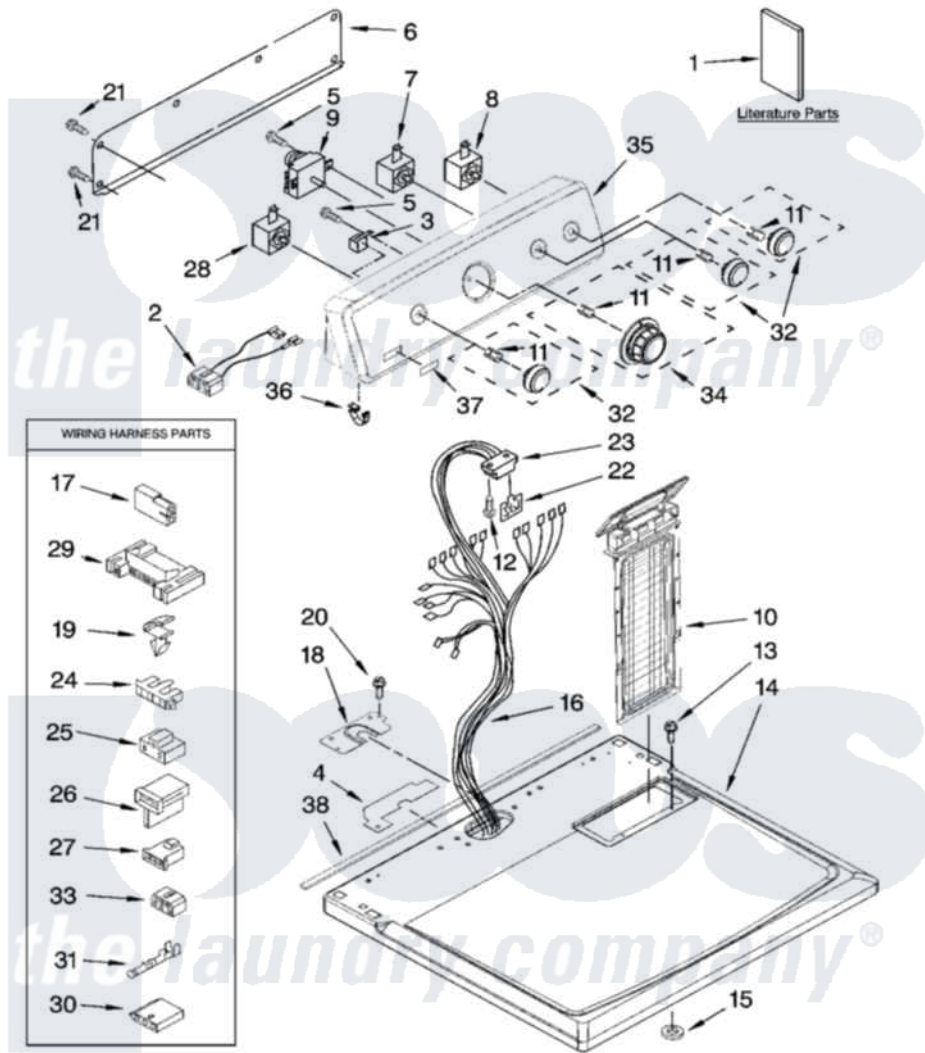

## TOP AND CONSOLE PARTS

For Model: MGD5870TW0  
(White)

29" GAS DRYER

8-07 Litho in U.S.A. (slc)

1

Part No. W10118486 Rev. B

Maytag Residential Maytag MGD5870TW0 Dryer Parts Parts Diagram 01 - TOP AND CONSOLE PARTS

[Click on the part number to view part](#)

Item	Original Part Number	Replaced By	Status	Part Description
1	W10089171		Not Available	Sheet, Cycle Feature
"	W10088775		Not Available	Use & Care Guide
"	8578889		Not Available	Wiring Diagram
2	<a href="#">W10113080</a>			Wire, Jumper
3	<a href="#">694419</a>			Mini-Buzzer
4	<a href="#">W10118608</a>			Foam-Seal Console Bracket
5	8533971	<a href="#">90767</a>		Screw, 8A X 3/8 HeX Washer Head Tapping
6	<a href="#">W10112576</a>			Panel, Rear Console
7	<a href="#">3405155</a>			Switch, Temperature
8	<a href="#">W10117655</a>			Switch, Push-To-Start
9	<a href="#">8566184</a>			Timer Assembly
10	<a href="#">8565972</a>			Screen, Lint
11	<a href="#">8536939</a>			Clip, Knob
12	359625	<a href="#">487240</a>		Screw, For Mtg. Service Capacitor
13	688082	<a href="#">487240</a>		Screw, For Mtg. Service