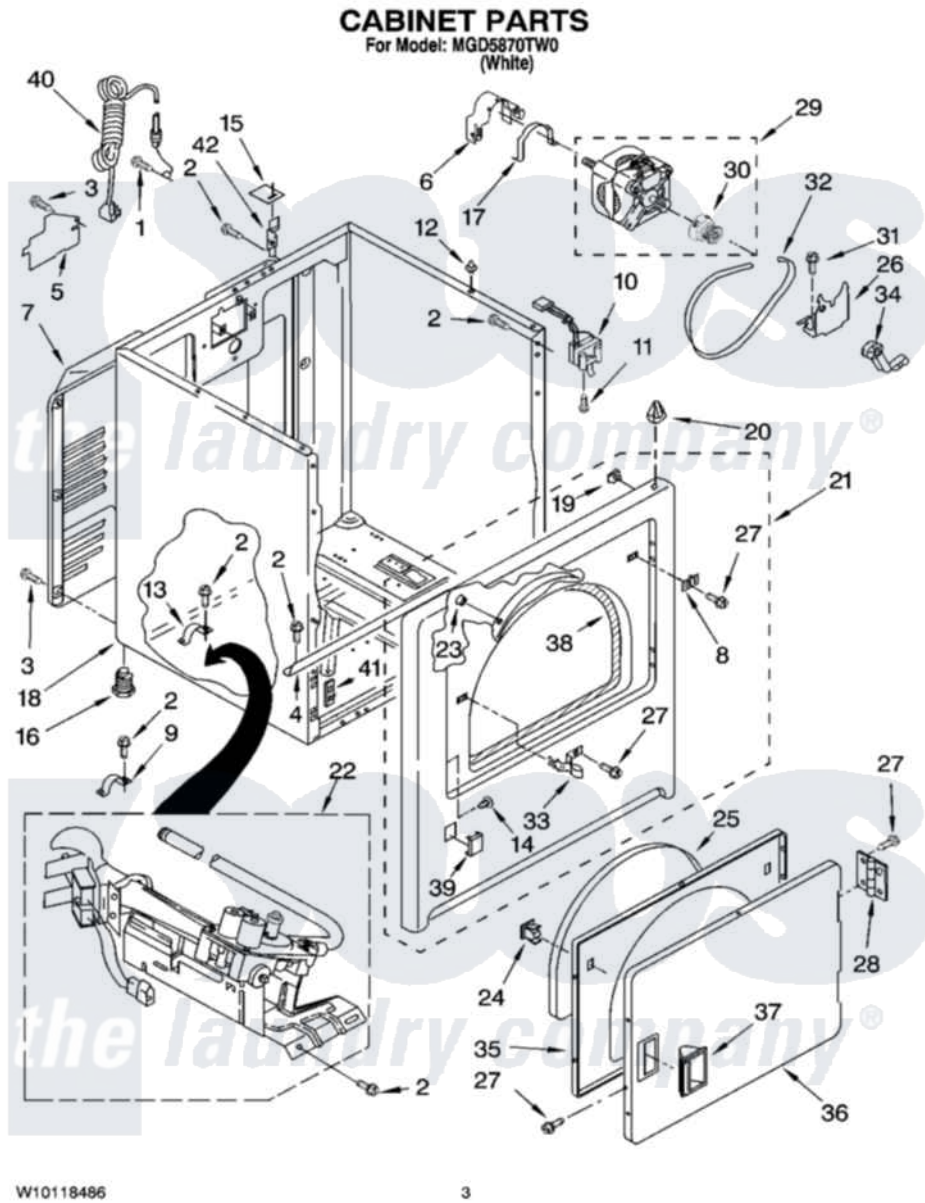

# Maytag MGD5870TW0 02 - CABINET PARTS

Maytag [Residential Maytag MGD5870TW0 Dryer Parts](#) Parts Diagram 02 - CABINET PARTS  
Click on the part number to view part

Item	Original Part Number	Replaced By	Status	Part Description
1	697776	<a href="#">4331106</a>		Screw, No.10-32 X 7/16
2	343641	<a href="#">681414</a>		Screw, 10AB X 1/2
3	<a href="#">693995</a>			Screw, Hex Head
4	<a href="#">8541400</a>			Bracket, Cabinet
5	<a href="#">3396795</a>			Cover, Terminal Block
6	<a href="#">3404162</a>			Clamp, Motor
7	3396805	<a href="#">280043</a>		Panel-Rear
8	<a href="#">3403630</a>			Plug, Strike Hole
9	<a href="#">3980175</a>			Clamp, Elbow
10	<a href="#">3406107</a>			Door Switch Assembly
11	697773	<a href="#">3395530</a>		Screw
12	<a href="#">98669</a>			Lock, Front Top
13	<a href="#">341029</a>			Clamp, Pipe Door Spring
14	<a href="#">3404413</a>			Plug, Hinge Hole
15	<a href="#">18849</a>			Pad, Top Hinge
16	3392100	<a href="#">49621</a>		Feet-Leveling