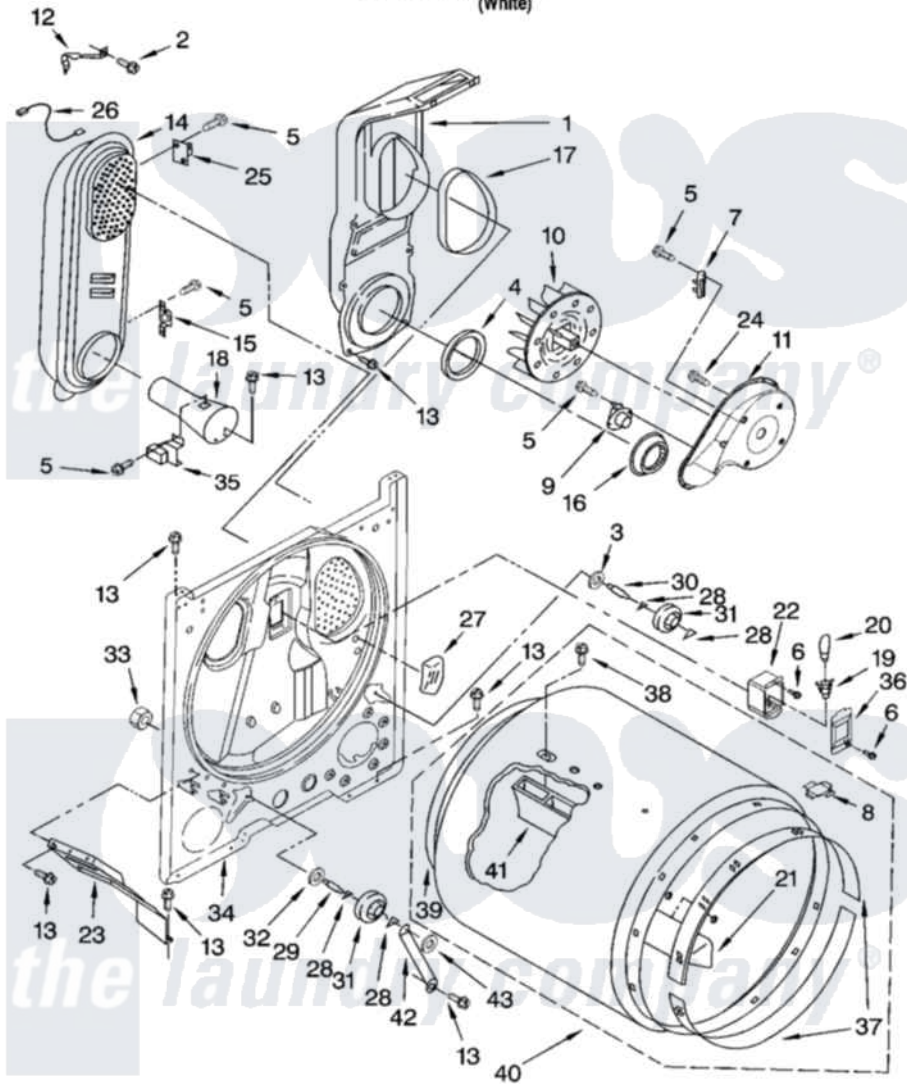

Maytag MGD5870TW0 03 - BULKHEAD PARTS

BULKHEAD PARTS

For Model: MGD5870TW0
(White)

W10118486

5

Maytag [Residential Maytag MGD5870TW0 Dryer Parts](#) Parts Diagram 03 - BULKHEAD PARTS

[Click on the part number to view part](#)

Item	Original Part Number	Replaced By	Status	Part Description
1	348368			Lint Chute Assembly
2	489463			Screw, 8-18 X 1/16
3	99002633			Thermostat, Limiting
4	347139			Seal, Lint Chute
5	90767			Screw, 8A X 3/8 HeX Washer Head Tapping
6	487909	488729		Screw
7	3392519			Thermal Limiter
8	8066086			Plug, Drum Hole
9	8318268			Thermostat, Internal-Bias
10	694089			Wheel, Blower
11	8577230			Housing, Blower
12	3398161			CLIP
13	343641	681414		Screw, 10AB X 1/2
14	8530285	279980		Box
15	3403140			Thermostat, High-Limit 205F
16	696302			Shield, Exhaust

17	339956		Seal, Air Duct To Bulkhead
18	8066049		Funnel, Burner Light
19	W10136369		Socket, Drum Light Assembly
20	3406126		Bulb
21	3403636		Baffle, Drum
22	3977373		Bracket, Drum Light
23	3406022		Bracket, Bulkhead
24	3390647	488729	Screw
25	280010		Kit, Thermal Cut-Off
26	3401707		Jumper, Tco-High Limit
27	3976479	279366	Electrode
28	690997		Washer, Thrust
29	3399506	W10359270	Shaft, Drum Roller Threads
30	3399507	W10359269	Shaft, Drum Roller Threads
31	3397590	349241T	Support
32	348197		Washer, Support
33	3359452		Nut, Lock
34	3403414		Bulkhead
35	338906		Radiant, Sensor
36	3402841	8532165	Lens, Drum Light
37	692526	279441	BeaRng-Rng
38	W10109200		Screw, Baffle Mounting
39	3406130	279857	Seal
40	695587		Drum Assembly
41	692490		Baffle, Drum
42	3976434		Bracket, Support Shaft
43	90296		Nut, Push On