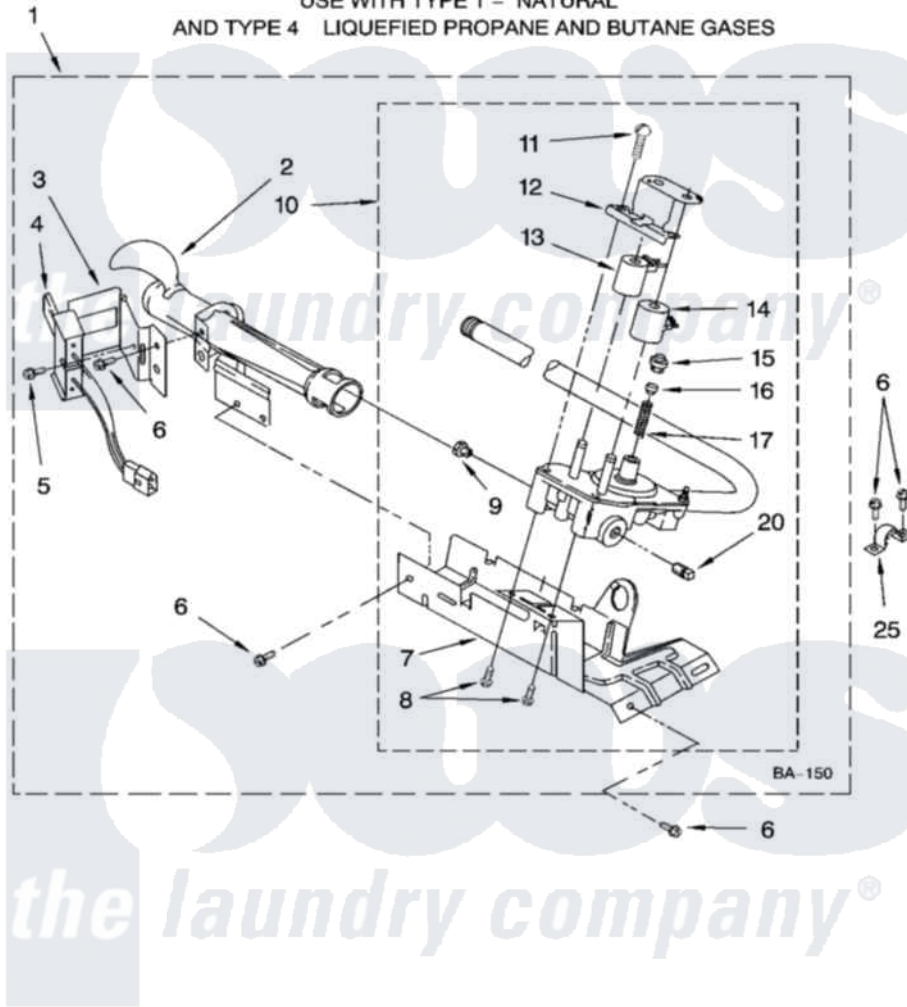

**Maytag MGD5870TW0 04 - 8318272 BURNER ASSEMBLY, OPTIONAL PARTS (NOT INCLUDED)**

**8318272 BURNER ASSEMBLY**

For Model: MGD5870TW0  
(White)

USE WITH TYPE 1 - NATURAL  
AND TYPE 4 LIQUEFIED PROPANE AND BUTANE GASES

W10118486

7

Maytag Residential Maytag MGD5870TW0 Dryer Parts Parts Diagram 04 - 8318272 BURNER ASSEMBLY, OPTIONAL PARTS (NOT INCLUDED)

[Click on the part number to view part](#)

Item	Original Part Number	Replaced By	Status	Part Description
1	8318272	<a href="#">W10465748</a>		Burner-Gas
2	688617	<a href="#">693140</a>		Burner
3	<a href="#">694298</a>			Bracket, Ignitor
4	686590	<a href="#">279311</a>		Ignitor
5	<a href="#">3393909</a>			Screw, 8-32 X 7/8
6	343641	<a href="#">681414</a>		Screw, 10AB X 1/2
7	693986			Base, Burner
8	<a href="#">3387057</a>			Screw, 10-16 X 1/2 Orifice, Burner
9	<a href="#">234826</a>			Orifice, Burner Type 1
"	<a href="#">229742</a>			Orifice, Burner
"	<a href="#">234868</a>			Orifice, Burner
10	8318277	<a href="#">W10337269</a>		Valve-Gas
11	<a href="#">694421</a>			Screw, Bracket Mounting
12	<a href="#">694538</a>			Bracket, Shunt