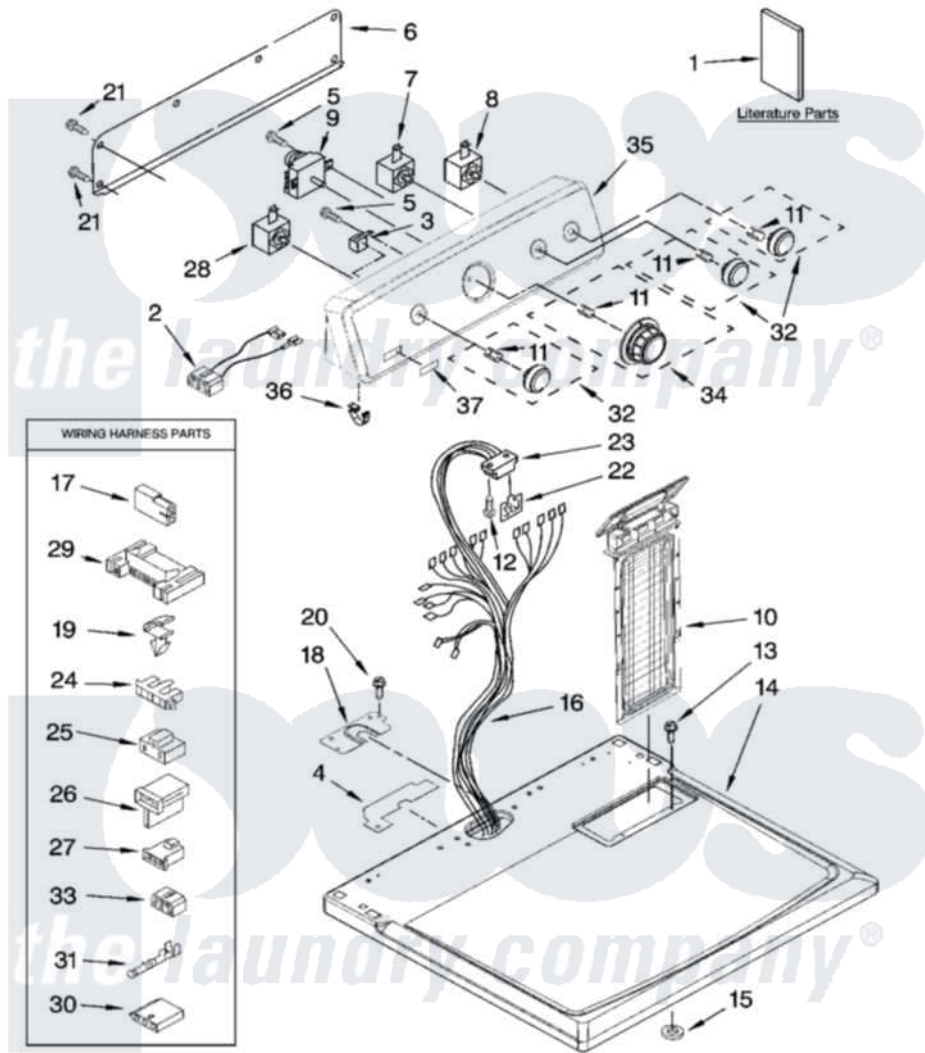

## TOP AND CONSOLE PARTS

For Model: MGD5870TW1  
(White)

29" GAS DRYER

9-07 Litho in U.S.A.(LT)

1

Part No. W10164768 Rev. A

Maytag Residential Maytag MGD5870TW1 Dryer Parts Parts Diagram 01 - TOP AND CONSOLE PARTS

Click on the part number to view part

Item	Original Part Number	Replaced By	Status	Part Description
1	W10089171		Not Available	Sheet, Cycle Feature
"	W10088775		Not Available	Use & Care Guide
"	8578889		Not Available	Wiring Diagram
2	<a href="#">W10113080</a>			Wire, Jumper
3	<a href="#">694419</a>			Mini-Buzzer
4	<a href="#">W10112603</a>			Seal, Harness
5	8533971	<a href="#">90767</a>		Screw, 8A X 3/8 HeX Washer Head Tapping
6	<a href="#">W10112577</a>			Panel, Rear Console
7	<a href="#">3405155</a>			Switch, Temperature
8	<a href="#">W10117655</a>			Switch, Push-To-Start
9	<a href="#">8566184</a>			Timer Assembly
10	<a href="#">8565972</a>			Screen, Lint
11	<a href="#">8536939</a>			Clip, Knob
12	359625	<a href="#">487240</a>		Screw, For Mtg. Service Capacitor
13	688082	<a href="#">487240</a>		Screw, For Mtg. Service