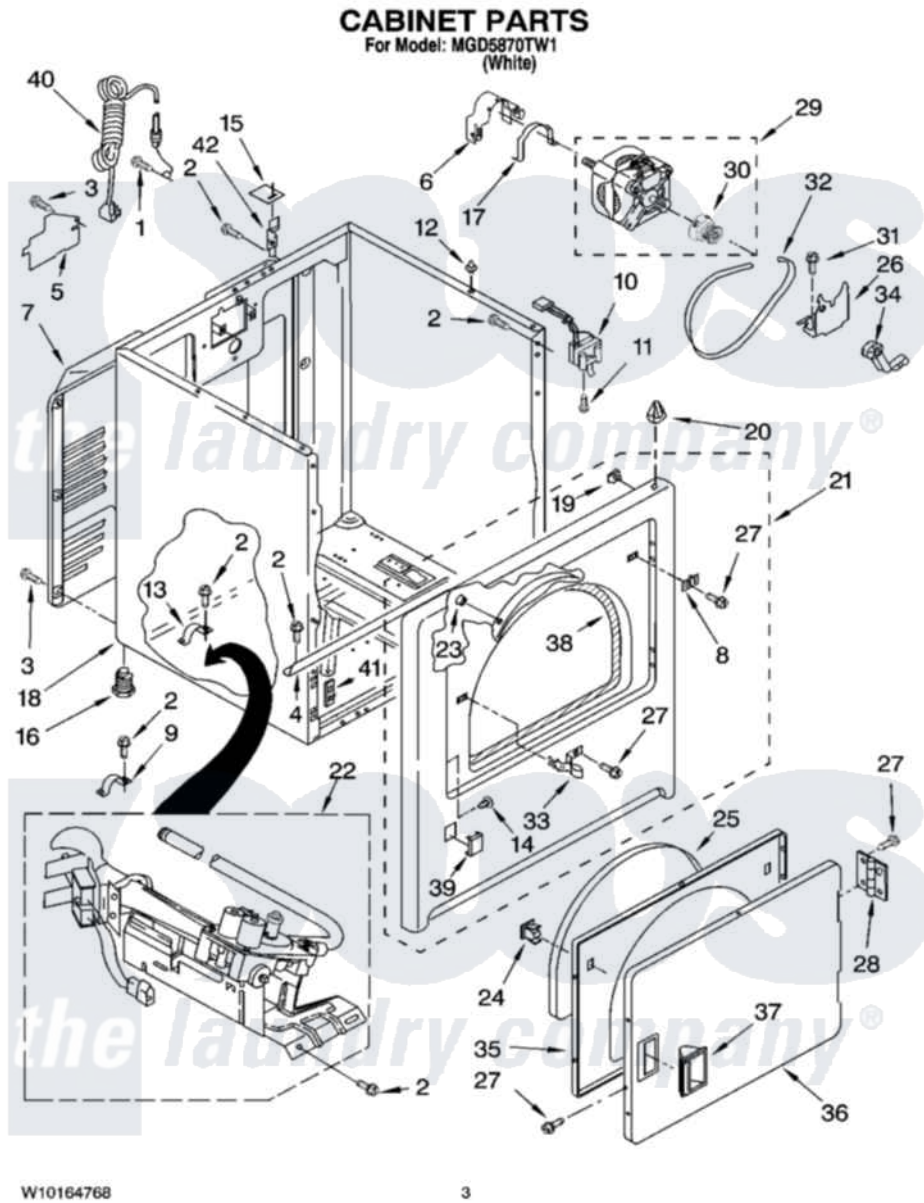

Maytag MGD5870TW1 02 - CABINET PARTS

Maytag [Residential Maytag MGD5870TW1 Dryer Parts](#) Parts Diagram 02 - CABINET PARTS
Click on the part number to view part

Item	Original Part Number	Replaced By	Status	Part Description
1	697776	4331106		Screw, No.10-32 X 7/16
2	343641	681414		Screw, 10AB X 1/2
3	693995			Screw, Hex Head
4	8541400			Bracket, Cabinet
5	3396795			Cover, Terminal Block
6	3404162			Clamp, Motor
7	3396805	280043		Panel-Rear
8	3403630			Plug, Strike Hole
9	3980175			Clamp, Elbow
10	3406107			Door Switch Assembly
11	697773	3395530		Screw
12	98669			Lock, Front Top
13	341029			Clamp, Pipe Door Spring
14	3404413			Plug, Hinge Hole
15	18849			Pad, Top Hinge
16	3392100	49621		Feet-Leveling

"	279810		Foot-Optional
17	660658		Clamp, Motor Mounting 343481 685441
18	8530603	8533643	Cabinet
19	98234		Clip, U-Bend
20	18776		Lock, Front Top
21	3403447	279854	Panel
22	8318272	W10465748	Burner-Gas
23	685203	279220	Clip
24	3389441		Door Catch Assembly
25	3405246		Seal, Door Push-To-Start
26	348780		Base, Motor
27	342055	488627	Screw
28	3405514	W10362431	Hinge And Pin Assembly
29	8066206	279827	Motor-Drive
30	8066184		Pulley, Motor
31	3400500		Bolt, 3405245 5/16-18 X 3/4
32	W10131364	341241	Belt
33	3403431		Strike, Panel
34	691366		Idler And Pulley Assembly
35	3402341		Door, Inner
36	3402335		Door, Front
37	8565970		Handle, Door
38	3406129		Seal And Bearing Assembly
39	3394975		Plug, Front Panel
40	344020	3401402	Cord, Power
41	3394083		Clip, Front Panel
42	8066217		Hinge, Top