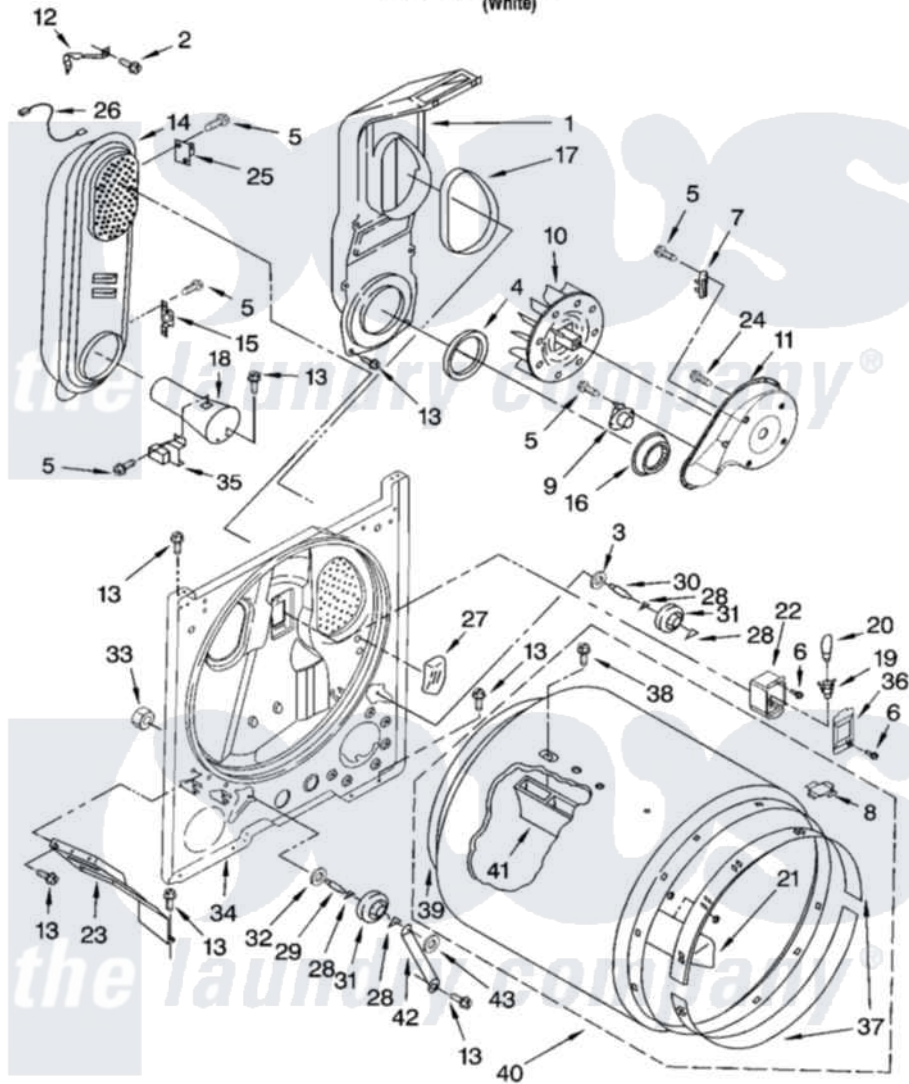

Maytag MGD5870TW1 03 - BULKHEAD PARTS

BULKHEAD PARTS

For Model: MGD5870TW1
(White)

W10164768

5

Maytag [Residential Maytag MGD5870TW1 Dryer Parts](#) Parts Diagram 03 - BULKHEAD PARTS
Click on the part number to view part

Item	Original Part Number	Replaced By	Status	Part Description
1	348368			Lint Chute Assembly
2	489463			Screw, 8-18 X 1/16
3	3388703			Washer, Support
4	347139			Seal, Lint Chute
5	90767			Screw, 8A X 3/8 HeX Washer Head Tapping
6	487909	488729		Screw
7	3392519			Thermal Limiter
8	8066086			Plug, Drum Hole
9	8318268			Thermostat, Internal-Bias
10	694089			Wheel, Blower
11	8577230			Housing, Blower
12	3398161			CLIP
13	343641	681414		Screw, 10AB X 1/2
14	8530285	279980		Box
15	3403140			Thermostat, High-Limit 205F
16	696302			Shield, Exhaust

17	339956		Seal, Air Duct To Bulkhead
18	8066049		Funnel, Burner Light
19	W10136369		Socket, Drum Light Assembly
20	3406126		Bulb
21	3403636		Baffle, Drum
22	3977373		Bracket, Drum Light
23	3406022		Bracket, Bulkhead
24	3390647	488729	Screw
25	280010		Kit, Thermal Cut-Off
26	3401707		Jumper, Tco-High Limit
27	3976479	279366	Electrode
28	690997		Washer, Thrust
29	3399506	W10359270	Shaft, Drum Roller Threads
30	3399507	W10359269	Shaft, Drum Roller Threads
31	3397590	349241T	Support
32	348197		Washer, Support
33	3359452		Nut, Lock
34	3403414		Bulkhead
35	338906		Radiant, Sensor
36	3402841	8532165	Lens, Drum Light
37	692526	279441	BeaRng-Rng
38	W10109200		Screw, Baffle Mounting
39	3406130	279857	Seal
40	695587		Drum Assembly
41	692490		Baffle, Drum
42	3976434		Bracket, Support Shaft
43	90296		Nut, Push On