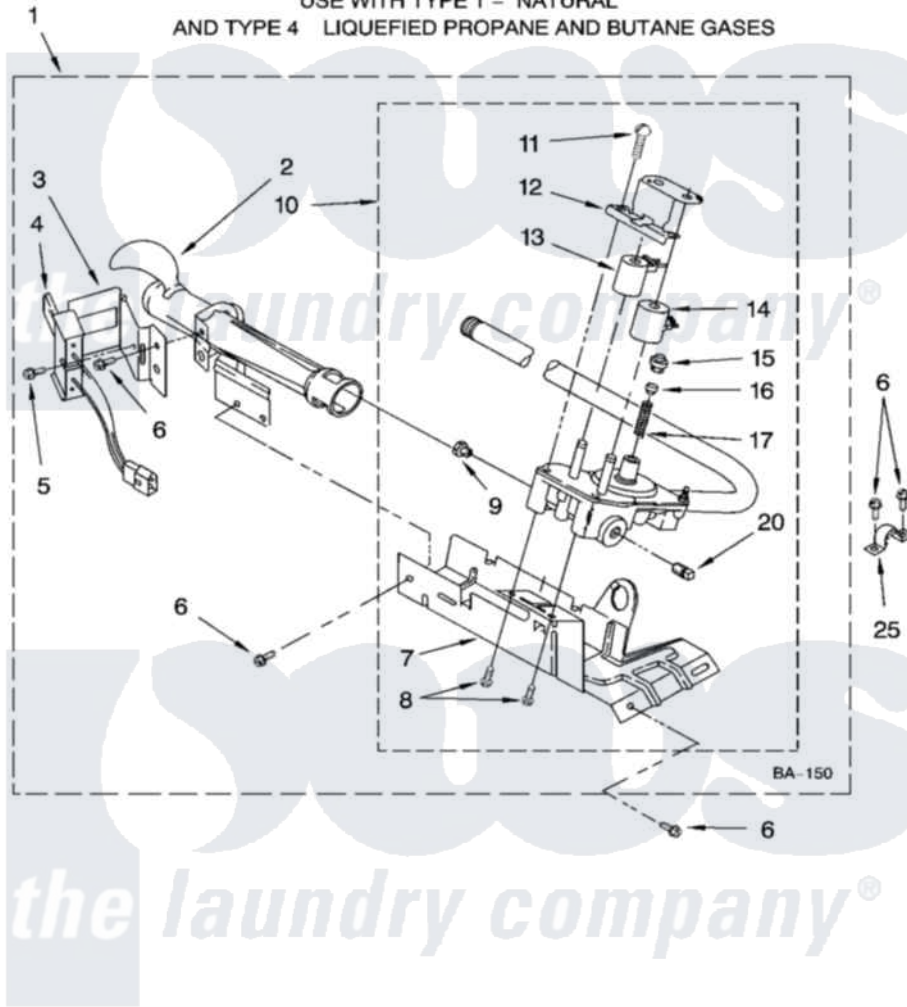

Maytag MGD5870TW1 04 - 8318272 BURNER ASSEMBLY, OPTIONAL PARTS (NOT INCLUDED)

8318272 BURNER ASSEMBLY

For Model: MGD5870TW1
(White)

USE WITH TYPE 1 - NATURAL
AND TYPE 4 LIQUEFIED PROPANE AND BUTANE GASES

W10164768

7

Maytag Residential Maytag MGD5870TW1 Dryer Parts Parts Diagram 04 - 8318272 BURNER ASSEMBLY, OPTIONAL PARTS (NOT INCLUDED)

Click on the part number to view part

Item	Original Part Number	Replaced By	Status	Part Description
1	8318272	W10465748		Burner-Gas
2	688617	693140		Burner
3	694298			Bracket, Ignitor
4	686590	279311		Ignitor
5	3393909			Screw, 8-32 X 7/8
6	343641	681414		Screw, 10AB X 1/2
7	693986			Base, Burner
8	3387057			Screw, 10-16 X 1/2 Orifice, Burner
9	234826			Orifice, Burner Type 1
"	229742			Orifice, Burner
"	234868			Orifice, Burner
10	8318277	W10337269		Valve-Gas
11	694421			Screw, Bracket Mounting
12	694538			Bracket, Shunt