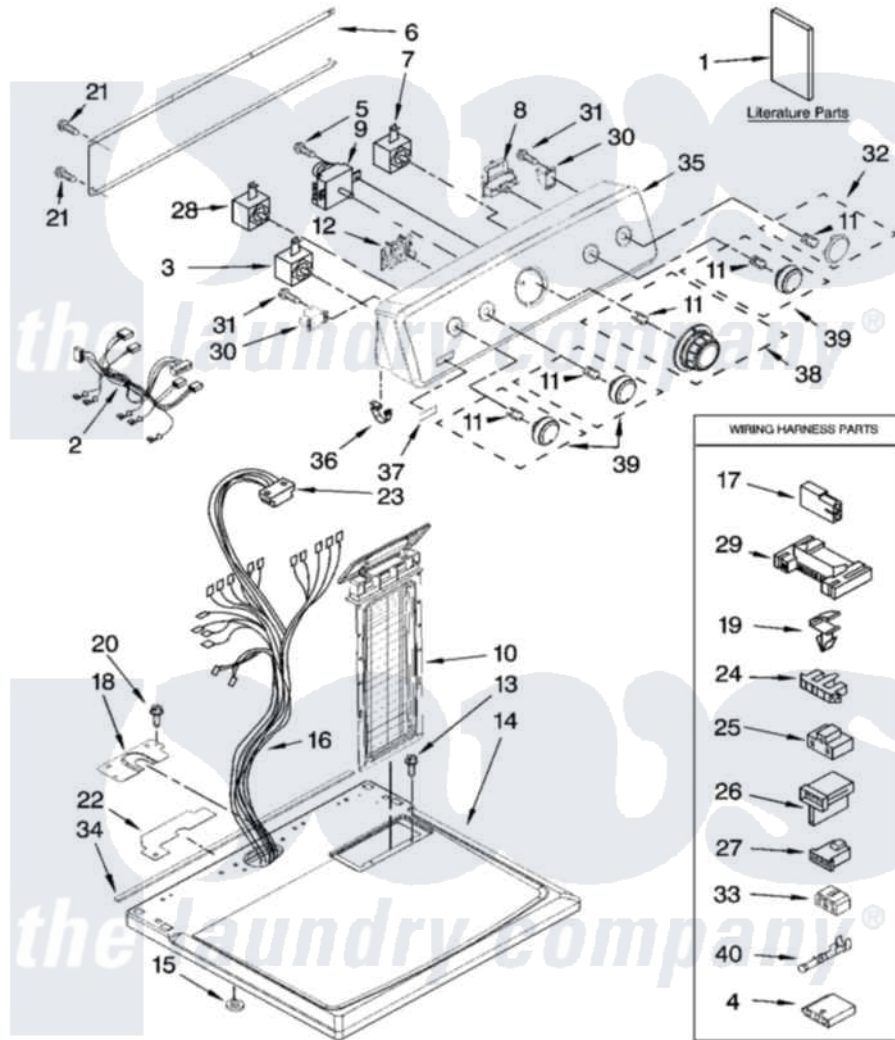

Maytag MGD5900TW0 01 - TOP AND CONSOLE PARTS

TOP AND CONSOLE PARTS

For Model: MGD5900TW0
(White)

29° GAS DRYER

9-07 Litho in U.S.A.(LT)

1

Part No. W10119614 Rev. B

Maytag Residential Maytag MGD5900TW0 Dryer Parts Parts Diagram 01 - TOP AND CONSOLE PARTS

Click on the part number to view part

Item	Original Part Number	Replaced By	Status	Part Description
1	W10112989		Not Available	Sheet, Cycle Feature
"	W10088775		Not Available	Use & Care Guide
"	W10089172		Not Available	Dryer Cycle Sheet
2	W10111088			Harness, Center Control
3	3405151			Switch, End Of Cycle
4	3936144			Do-It-Yourself Repair Manuals
5	8533971	90767		Screw, 8A X 3/8 HeX Washer Head Tapping
6	W10112576			Panel, Rear Console
7	8299970			Switch, Temperature
8	W10156101			Switch, Push-To-Start
9	8299771			Timer Assembly
10	8565972			Screen, Lint
11	8536939			Clip, Knob
12	W10111812	W10116567		Control Assembly
13	688983	487240		Screw, For Mtg. Service Capacitor

14	W10112599		Top
15	237446	487596	Washer
16	W10110878		Harness, Wiring
17	717252		Receptacle, Terminal
18	8565981		Bracket, Harness
19	3394427		Clip-Harness
20	337686	Not Available	SCREW, 8-18 X .500
21	693995		Screw, Hex Head
22	W10118608		Foam-Seal Console Bracket
23	3391885		Connector, Edge
24	3397269		Connector, Timer
25	3401144		Connector
26	3403499		Connector, 2-Position
27	3403498		Connector, 3-Position
28	3405152		Switch, Wrinkle Shield
29	3395683		Receptacle, Multi-Terminal
30	3405281		Power Relay
31	3388228		Screw, 8-18 X 1/32
32	W10110037		Knob
33	3347243		Block, Disconnect
34	W10112267		Foam-Seal Control Bracket
35	8579712	W10142696	Console
36	8312709		Clip-Console
37	W10112569	W10203949	Medallion
38	W10110036		Knob
39	W10110035		Knob
40	94614		Terminal