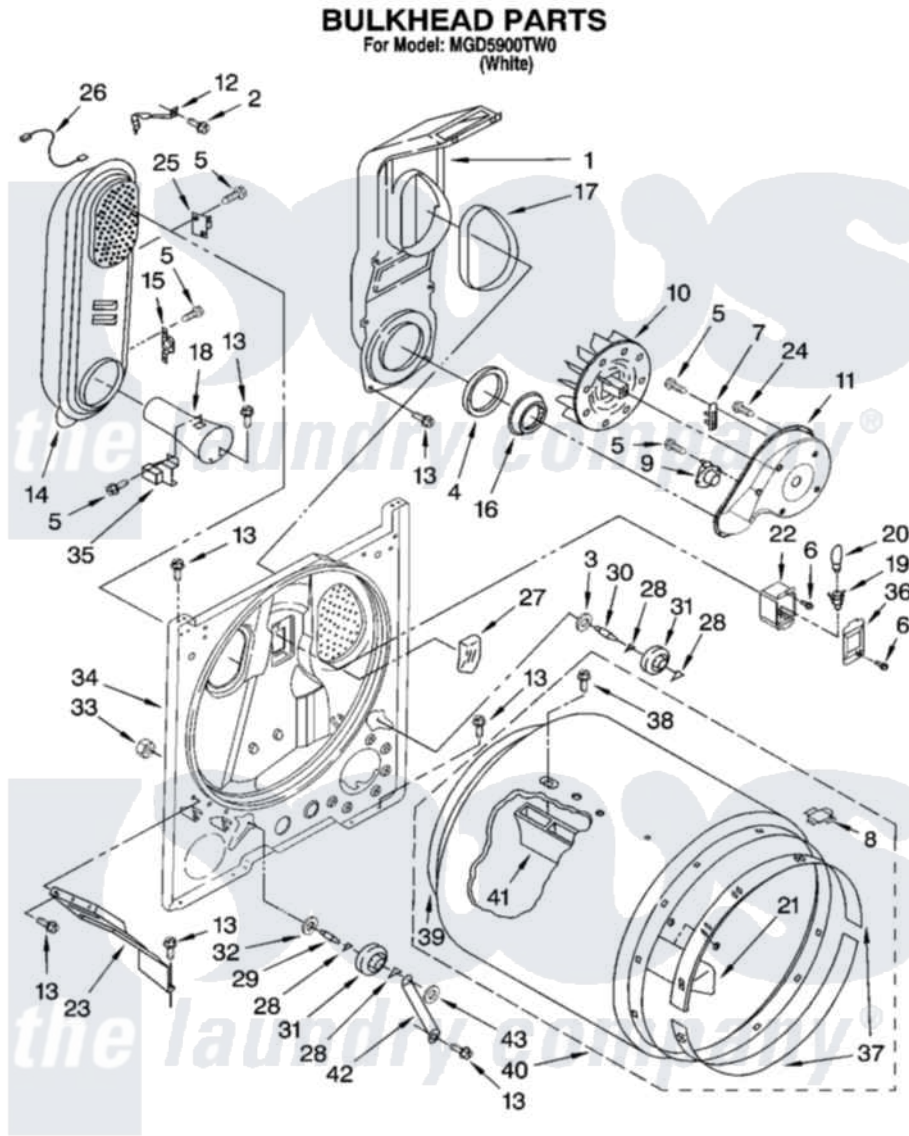

Maytag MGD5900TW0 03 - BULKHEAD PARTS

W10119614

5

Maytag [Residential Maytag MGD5900TW0 Dryer Parts](#) Parts Diagram 03 - BULKHEAD PARTS
Click on the part number to view part

Item	Original Part Number	Replaced By	Status	Part Description
1	348368			Lint Chute Assembly
2	489463			Screw, 8-18 X 1/16
3	3388703			Washer, Support
4	347139			Seal, Lint Chute
5	90767			Screw, 8A X 3/8 HeX Washer Head Tapping
6	487909	488729		Screw
7	3390719			Thermal-Fuse
8	8066086			Plug, Drum Hole
9	8577274			Thermostat 295F
10	694089			Wheel, Blower
11	8577231			Housing, Blower
12	3398161			CLIP
13	343641	681414		Screw, 10AB X 1/2
14	8530285	279980		Box
15	3403140			Thermostat, High-Limit 205F
16	696302			Shield, Exhaust

17	339956		Seal, Air Duct To Bulkhead
18	8066049		Funnel, Burner Light
19	W10136369		Socket, Drum Light Assembly
20	3406126		Bulb
21	3403636		Baffle, Drum
22	3977373		Bracket, Drum Light
23	3406022		Bracket, Bulkhead
24	3390647	488729	Screw
25	280010		Kit, Thermal Cut-Off
26	3401707		Jumper, Tco-High Limit
27	3976479	279366	Electrode
28	690997		Washer, Thrust
29	3399506	W10359270	Shaft, Drum Roller Threads
30	3399507	W10359269	Shaft, Drum Roller Threads
31	3397590	349241T	Support
32	348197		Washer, Support
33	3359452		Nut, Lock
34	3403414		Bulkhead
35	338906		Radiant, Sensor
36	3402841	8532165	Lens, Drum Light
37	692526	279441	BeaRng-Rng
38	W10109200		Screw, Baffle Mounting
39	3406130	279857	Seal
40	695587		Drum Assembly
41	692490		Baffle, Drum
42	3976434		Bracket, Support Shaft
43	90296		Nut, Push On