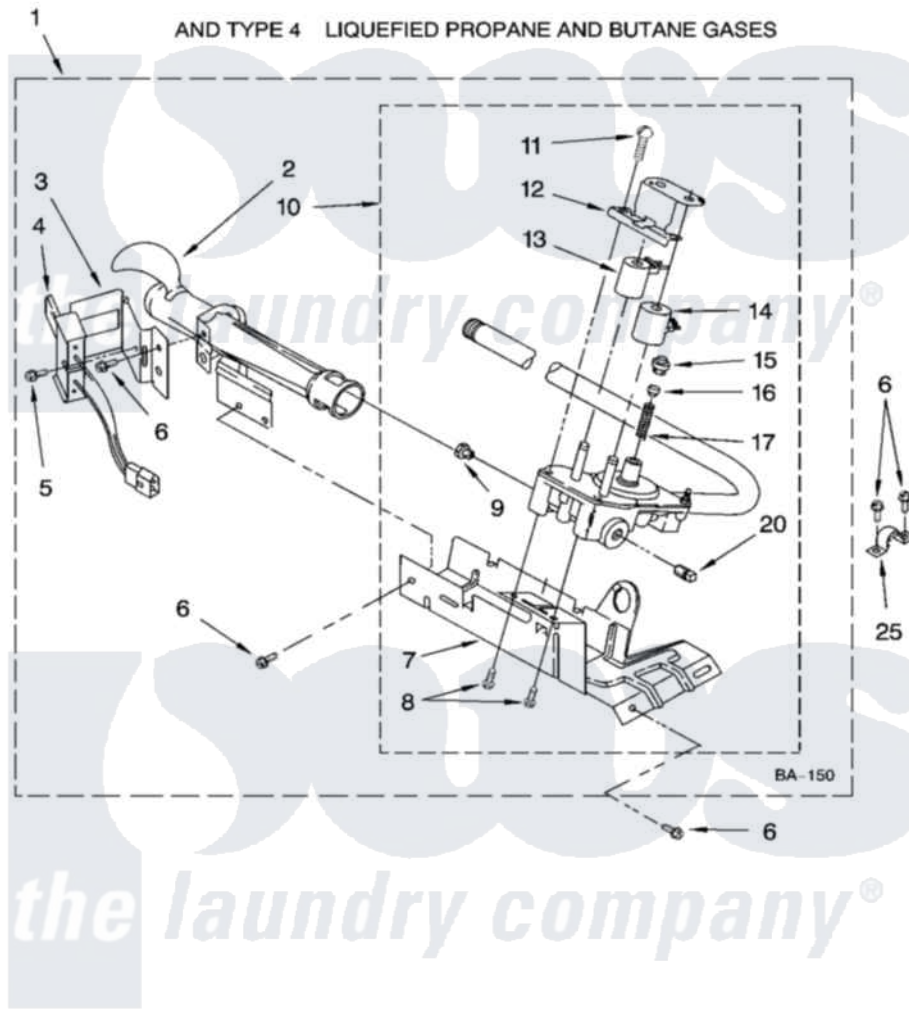

**Maytag MGD5900TW0 04 - 8318272 BURNER ASSEMBLY, OPTIONAL PARTS (NOT INCLUDED)**

**8318272 BURNER ASSEMBLY**

For Model: MGD5900TW0  
(White)

W10119614

7

Maytag [Residential Maytag MGD5900TW0 Dryer Parts](#) Parts Diagram 04 - 8318272 BURNER ASSEMBLY, OPTIONAL PARTS (NOT INCLUDED)

[Click on the part number to view part](#)

Item	Original Part Number	Replaced By	Status	Part Description
1	8318272	<a href="#">W10465748</a>		Burner-Gas
2	688617	<a href="#">693140</a>		Burner
3	<a href="#">694298</a>			Bracket, Ignitor
4	686590	<a href="#">279311</a>		Ignitor
5	<a href="#">3393909</a>			Screw, 8-32 X 7/8
6	343641	<a href="#">681414</a>		Screw, 10AB X 1/2
7	693986			Base, Burner
8	<a href="#">3387057</a>			Screw, 10-16 X 1/2 Orifice, Burner
9	<a href="#">234826</a>			Orifice, Burner Type 1
"	<a href="#">229742</a>			Orifice, Burner
"	<a href="#">234868</a>			Orifice, Burner
10	8318277	<a href="#">W10337269</a>		Valve-Gas
11	<a href="#">694421</a>			Screw, Bracket Mounting
12	<a href="#">694538</a>			Bracket, Shunt