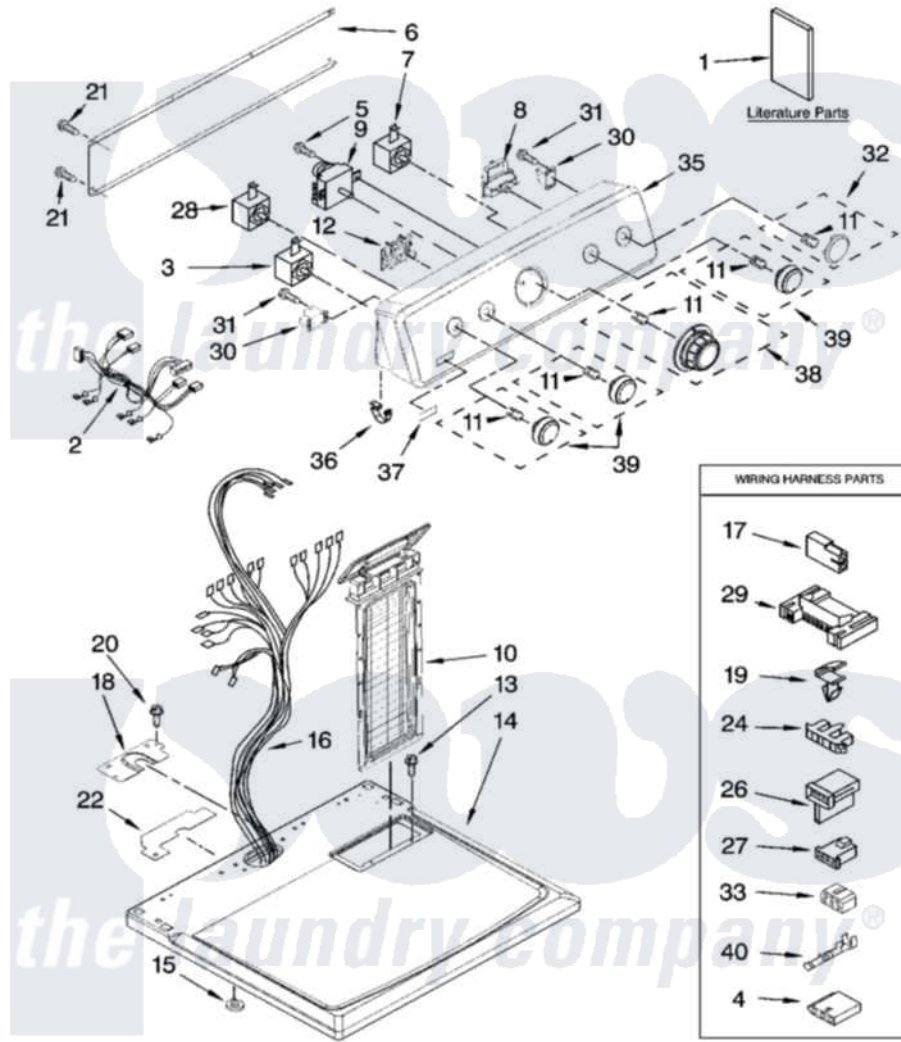

# Maytag MGD5900TW1 01 - TOP AND CONSOLE PARTS

## TOP AND CONSOLE PARTS

For Model: MGD5900TW1  
(White)

29" GAS DRYER

10-07 LITHO IN U.S.A. (LAN)

1

Part No. W10169545 Rev. A

Maytag [Residential Maytag MGD5900TW1 Dryer Parts](#) Parts Diagram 01 - TOP AND CONSOLE PARTS

[Click on the part number to view part](#)

Item	Original Part Number	Replaced By	Status	Part Description
1	W10112989		Not Available	Sheet, Cycle Feature
"	W10088775		Not Available	Use & Care Guide
"	W10089172		Not Available	Dryer Cycle Sheet
2	<a href="#">W10111088</a>			Harness, Center Control
3	<a href="#">3405151</a>			Switch, End Of Cycle
4	<a href="#">3936144</a>			Do-It-Yourself Repair Manuals
5	8533971	<a href="#">90767</a>		Screw, 8A X 3/8 HeX Washer Head Tapping
6	<a href="#">W10112577</a>			Panel, Rear Console
7	<a href="#">8299970</a>			Switch, Temperature
8	<a href="#">3977456</a>			Switch, Push-To-Start
9	<a href="#">8299771</a>			Timer Assembly
10	<a href="#">8565972</a>			Screen, Lint
11	<a href="#">8536939</a>			Clip, Knob
12	<a href="#">W10116567</a>			Control Assembly
13	688983	<a href="#">487240</a>		Screw, For Mtg. Service Capacitor