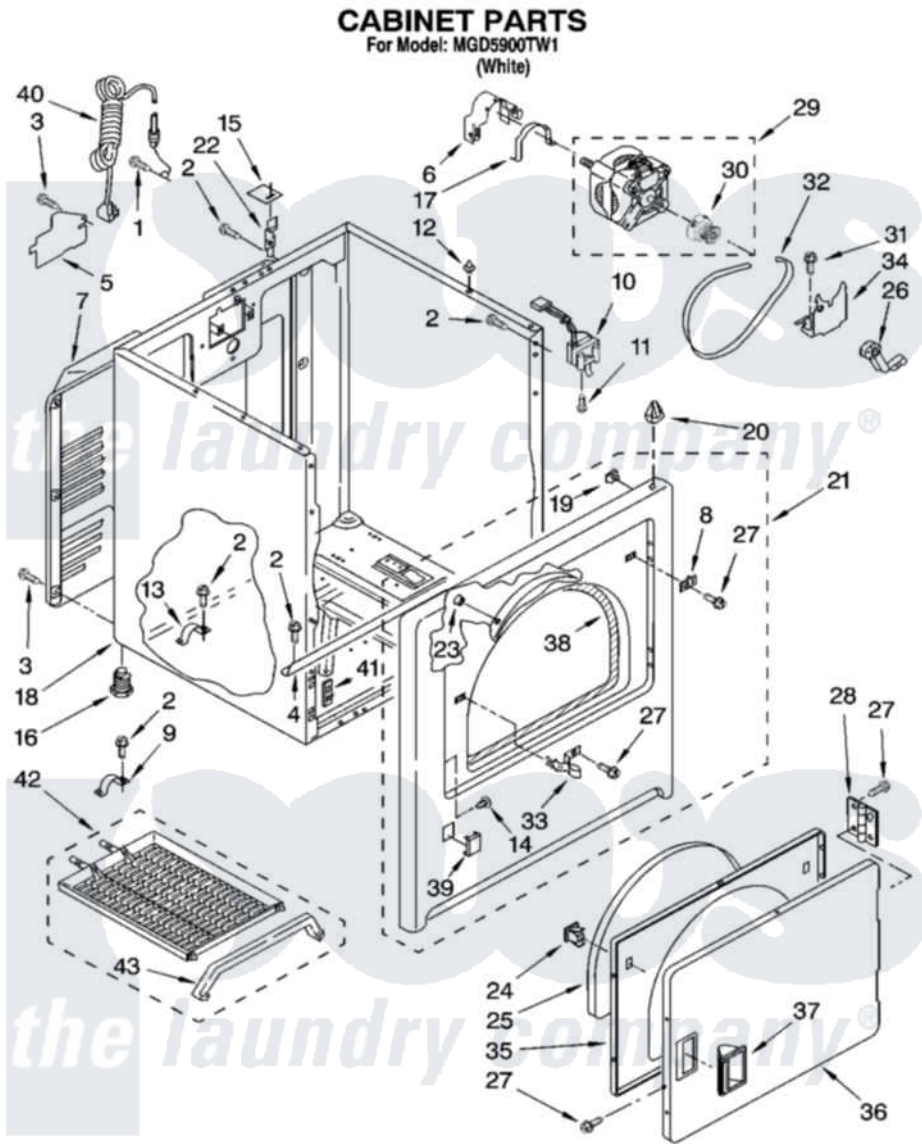

# Maytag MGD5900TW1 02 - CABINET PARTS

W10169545

3

Maytag [Residential Maytag MGD5900TW1 Dryer Parts](#) Parts Diagram 02 - CABINET PARTS  
Click on the part number to view part

Item	Original Part Number	Replaced By	Status	Part Description
1	697776	<a href="#">4331106</a>		Screw, No.10-32 X 7/16
2	343641	<a href="#">681414</a>		Screw, 10AB X 1/2
3	<a href="#">693995</a>			Screw, Hex Head
4	<a href="#">8541400</a>			Bracket, Cabinet
5	<a href="#">3396795</a>			Cover, Terminal Block
6	<a href="#">3404162</a>			Clamp, Motor
7	3396805	<a href="#">280043</a>		Panel-Rear
8	<a href="#">3403630</a>			Plug, Strike Hole
9	<a href="#">3980175</a>			Clamp, Elbow
10	<a href="#">3406107</a>			Door Switch Assembly
11	697773	<a href="#">3395530</a>		Screw
12	<a href="#">98669</a>			Lock, Front Top
13	<a href="#">341029</a>			Clamp, Pipe Door Spring
14	<a href="#">3404413</a>			Plug, Hinge Hole
15	<a href="#">18849</a>			Pad, Top Hinge
16	3392100	<a href="#">49621</a>		Feet-Leveling