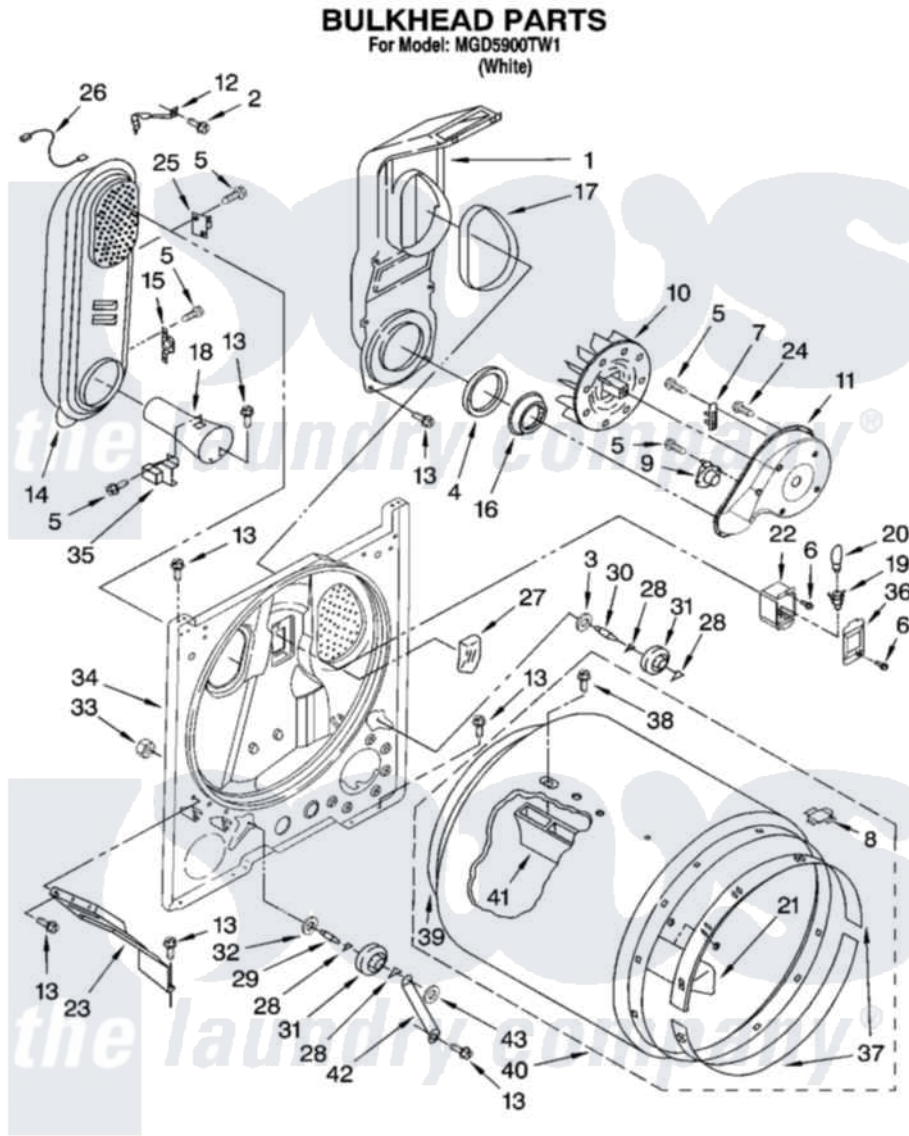

Maytag MGD5900TW1 03 - BULKHEAD PARTS

BULKHEAD PARTS

For Model: MGD5900TW1
(White)

W10169545

5

Maytag [Residential Maytag MGD5900TW1 Dryer Parts](#) Parts Diagram 03 - BULKHEAD PARTS

[Click on the part number to view part](#)

Item	Original Part Number	Replaced By	Status	Part Description
1	348368			Lint Chute Assembly
2	489463			Screw, 8-18 X 1/16
3	3388703			Washer, Support
4	347139			Seal, Lint Chute
5	90767			Screw, 8A X 3/8 HeX Washer Head Tapping
6	487909	488729		Screw
7	3390719			Thermal-Fuse
8	8066086			Plug, Drum Hole
9	8577274			Thermostat 295F
10	694089			Wheel, Blower
11	8577231			Housing, Blower
12	3398161			CLIP
13	343641	681414		Screw, 10AB X 1/2
14	8530285	279980		Box
15	3403140			Thermostat, High-Limit 205F
16	696302			Shield, Exhaust

17	339956		Seal, Air Duct To Bulkhead
18	8066049		Funnel, Burner Light
19	W10136369		Socket, Drum Light Assembly
20	3406126		Bulb
21	3403636		Baffle, Drum
22	3977373		Bracket, Drum Light
23	3406022		Bracket, Bulkhead
24	3390647	488729	Screw
25	280010		Kit, Thermal Cut-Off
26	3401707		Jumper, Tco-High Limit
27	3976479	279366	Electrode
28	690997		Washer, Thrust
29	3399506	W10359270	Shaft, Drum Roller Threads
30	3399507	W10359269	Shaft, Drum Roller Threads
31	3397590	349241T	Support
32	348197		Washer, Support
33	3359452		Nut, Lock
34	3403414		Bulkhead
35	338906		Radiant, Sensor
36	3402841	8532165	Lens, Drum Light
37	692526	279441	BeaRng-Rng
38	W10109200		Screw, Baffle Mounting
39	3406130	279857	Seal
40	695587		Drum Assembly
41	692490		Baffle, Drum
42	3976434		Bracket, Support Shaft
43	90296		Nut, Push On