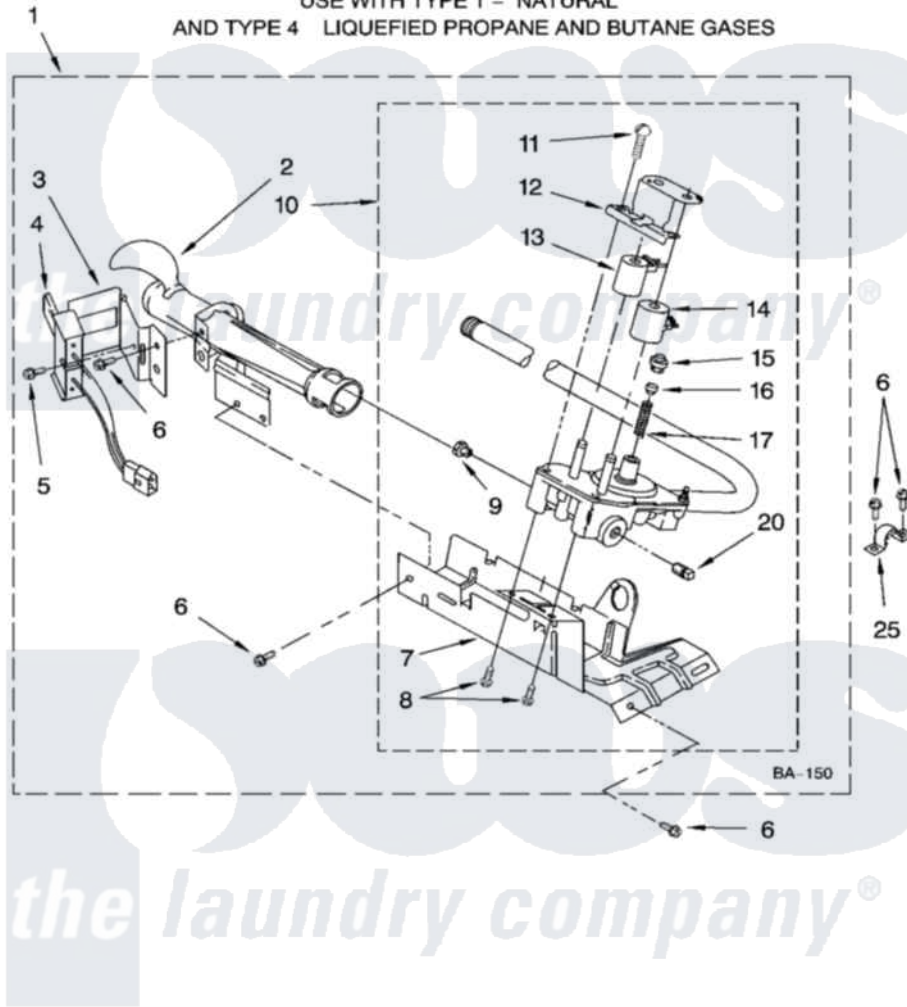

Maytag MGD5900TW1 04 - 8318272 BURNER ASSEMBLY, OPTIONAL PARTS (NOT INCLUDED)

8318272 BURNER ASSEMBLY

For Model: MGD5900TW1
(White)

USE WITH TYPE 1 - NATURAL
AND TYPE 4 LIQUEFIED PROPANE AND BUTANE GASES

W10169545

7

Maytag Residential Maytag MGD5900TW1 Dryer Parts Parts Diagram 04 - 8318272 BURNER ASSEMBLY, OPTIONAL PARTS (NOT INCLUDED)

[Click on the part number to view part](#)

Item	Original Part Number	Replaced By	Status	Part Description
1	8318272	W10465748		Burner-Gas
2	688617	693140		Burner
3	694298			Bracket, Ignitor
4	686590	279311		Ignitor
5	3393909			Screw, 8-32 X 7/8
6	343641	681414		Screw, 10AB X 1/2
7	693986			Base, Burner
8	3387057			Screw, 10-16 X 1/2 Orifice, Burner
9	234826			Orifice, Burner Type 1
"	229742			Orifice, Burner
"	234868			Orifice, Burner
10	8318277	W10337269		Valve-Gas
11	694421			Screw, Bracket Mounting
12	694538			Bracket, Shunt