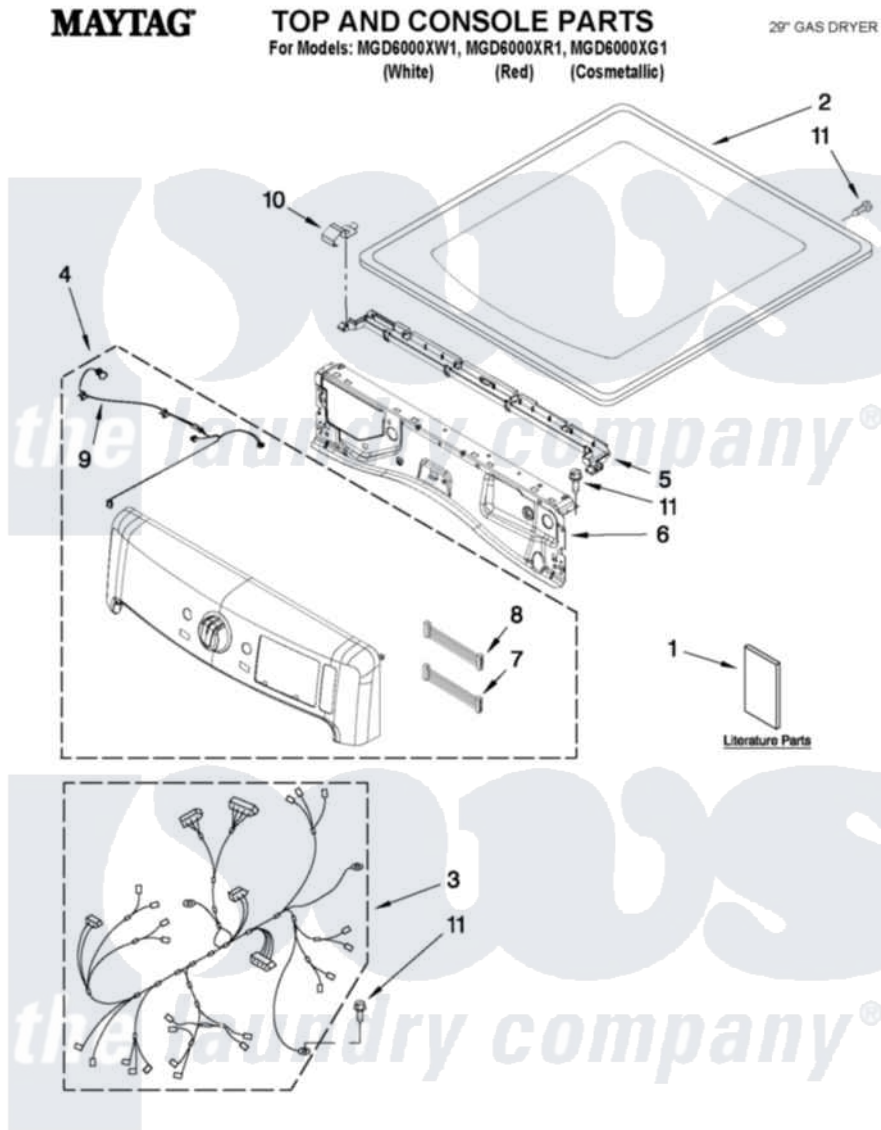

# Maytag MGD6000XG1 01 - TOP AND CONSOLE PARTS

7-11 Printed in U.S.A. (L.T.) (eeb)

1

Part No. W10431369 Rev. A

Maytag [Residential Maytag MGD6000XG1 Dryer Parts](#) Parts Diagram 01 - TOP AND CONSOLE PARTS

[Click on the part number to view part](#)

Item	Original Part Number	Replaced By	Status	Part Description
1	W10312954		Not Available	USE & CARE GUIDE
"	W10423115		Not Available	INSTALLATION, INSTRUCTION
"	W10316958		Not Available	TECH SHEET
2	<a href="#">W10208383</a>			Top
"	<a href="#">W10337792</a>			Top
"	<a href="#">W10301057</a>			Top
3	<a href="#">W10355891</a>			Harness, Main
4	W10350674	<a href="#">W10464555</a>		Panel, Console
"	W10350675	<a href="#">W10464556</a>		Panel, Console
"	W10350676	<a href="#">W10388470</a>		Console
5	<a href="#">W10317570</a>			Water Channel
6	<a href="#">W10208198</a>			Bracket, Console
7	<a href="#">W10309986</a>			Cable, Jumper
8	<a href="#">W10309987</a>			Cable, Jumper
9	<a href="#">W10267833</a>			Cable, Led User-Interface
10	<a href="#">W10317566</a>			Spring, Clip Water Channel