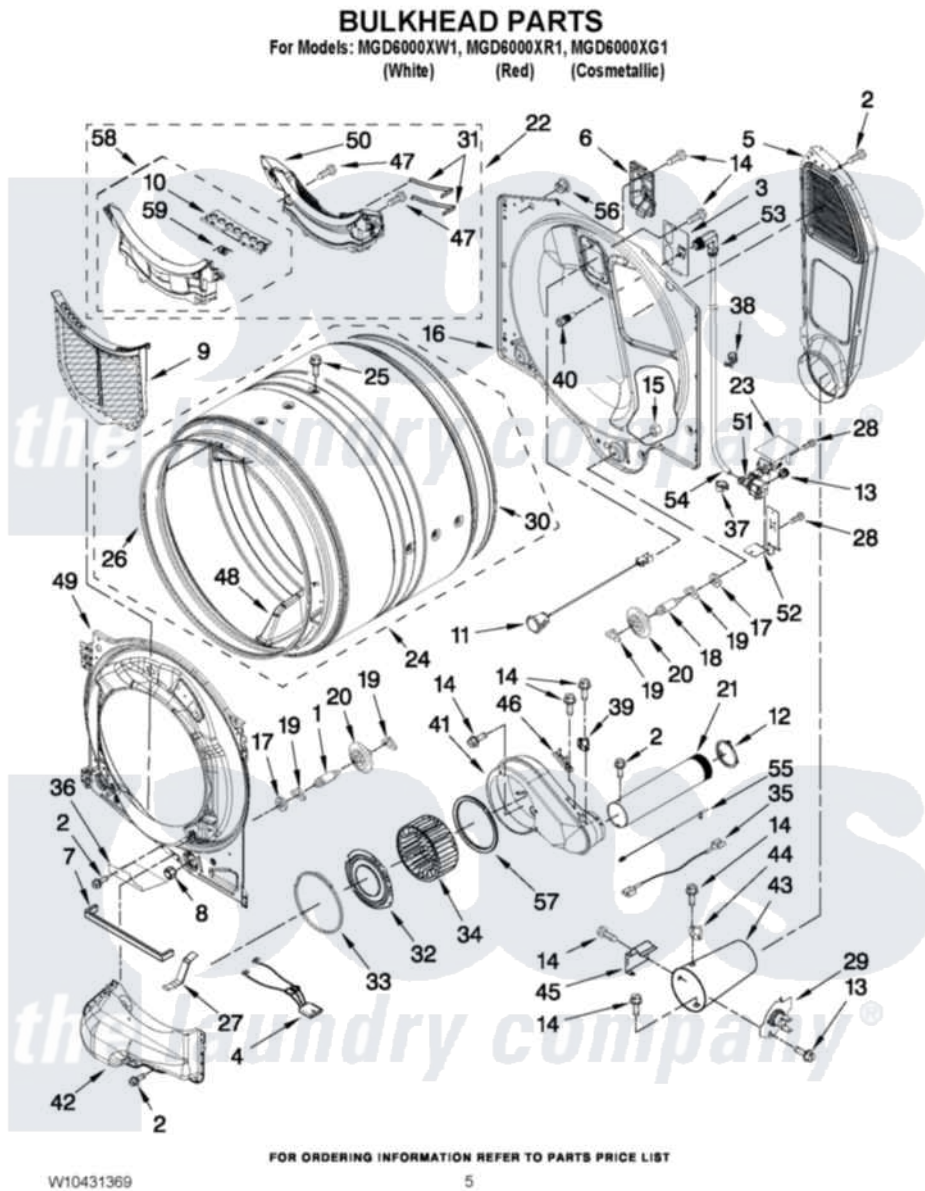

# Maytag MGD6000XG1 03 - BULKHEAD PARTS

Maytag [Residential Maytag MGD6000XG1 Dryer Parts](#) Parts Diagram 03 - BULKHEAD PARTS  
Click on the part number to view part

Item	Original Part Number	Replaced By	Status	Part Description
1	<a href="#">W10359271</a>			Shaft, Drum Roller Threads
2	3390647	<a href="#">488729</a>		Screw
3	<a href="#">W10249422</a>			Nozzle, Bracket Rear
4	<a href="#">W10298258</a>			Harness, Sensor
5	<a href="#">W10295533</a>			Air Duct Assembly
6	<a href="#">W10208422</a>			Rear Deflector
7	<a href="#">W10211950</a>			Seal, Outlet Housing
8	3934666	<a href="#">W10080210</a>		Nut, 3/8 X 16
9	<a href="#">W10370972</a>			Lint, Screen
10	<a href="#">W10219016</a>			Door, Lint Screen
11	<a href="#">W10236079</a>			Drum Light Assembly-Led
12	<a href="#">W10344699</a>			Collar, Duct
13	<a href="#">W10044605</a>			Coupling, Hose
14	<a href="#">693995</a>			Screw, Hex Head
15	W10001120	<a href="#">W10080190</a>		Nut, 3/8-16
16	<a href="#">W10211946</a>			Bulkhead, Rear