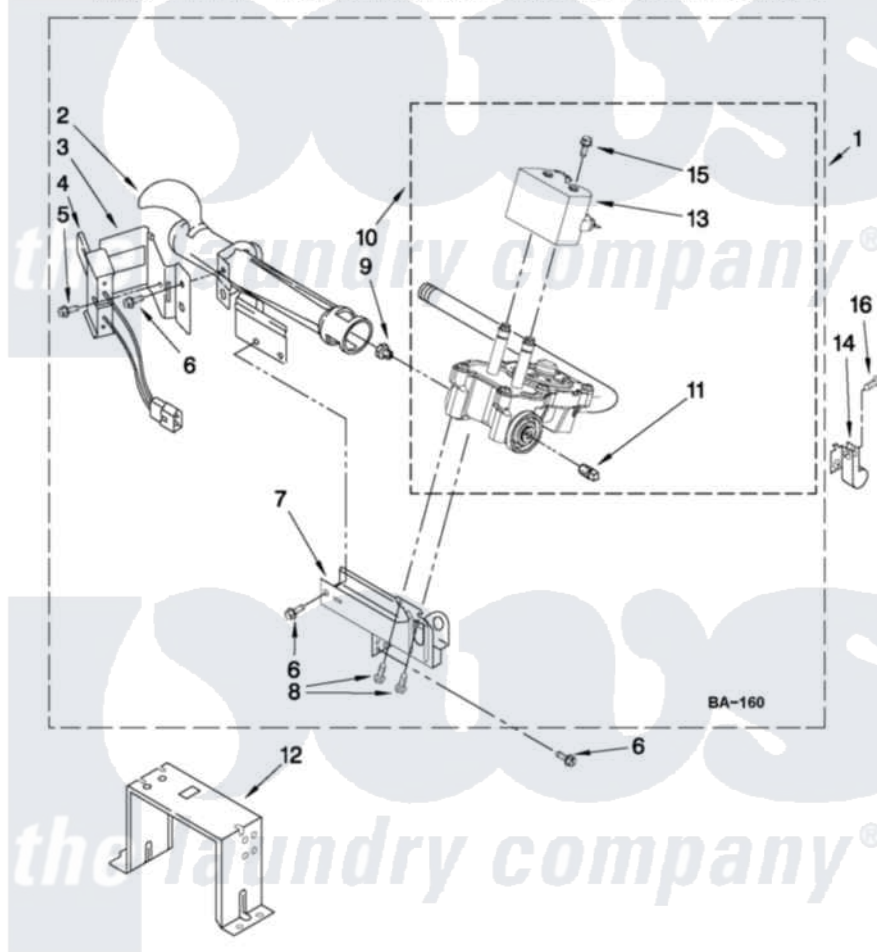

Maytag MGD6000XG1 04 - W10307147 BURNER ASSEMBLY

W10307147 BURNER ASSEMBLY

For Models: MGD6000XW1, MGD6000XR1, MGD6000XG1
(White) (Red) (Cosmetallic)

USE WITH TYPE 1 - NATURAL, TYPE 2 - MIXED,
AND TYPE 4 - LIQUEFIED PROPANE AND BUTANE GASES

FOR ORDERING INFORMATION REFER TO PARTS PRICE LIST

W10431369

7

Maytag Residential Maytag MGD6000XG1 Dryer Parts Parts Diagram 04 - W10307147 BURNER ASSEMBLY
Click on the part number to view part

Item	Original Part Number	Replaced By	Status	Part Description
1	W10307147	W10353165		Burner-Gas
2	688617	693140		Burner
3	694298			Bracket, Ignitor
4	686590	279311		Ignitor
5	3393909			Screw, 8-32 X 7/8
6	343641	681414		Screw, 10AB X 1/2
7	3389871		Not Available	Base, Burner
8	3387057			Screw, 10-16 X 1/2 Orifice, Burner
9	15418			Orifice, Burner Type 1
10	W10175144	W10293912		Valve-Gas
11	W10295523			Plug, Pipe
12	3389889			Bracket, Support
13	W10328463			Coil, 60 Hz
14	3978776			Bracket, Gas Pipe Switch
15	326049536			Screw, Coil
16	3390647	488729		Screw