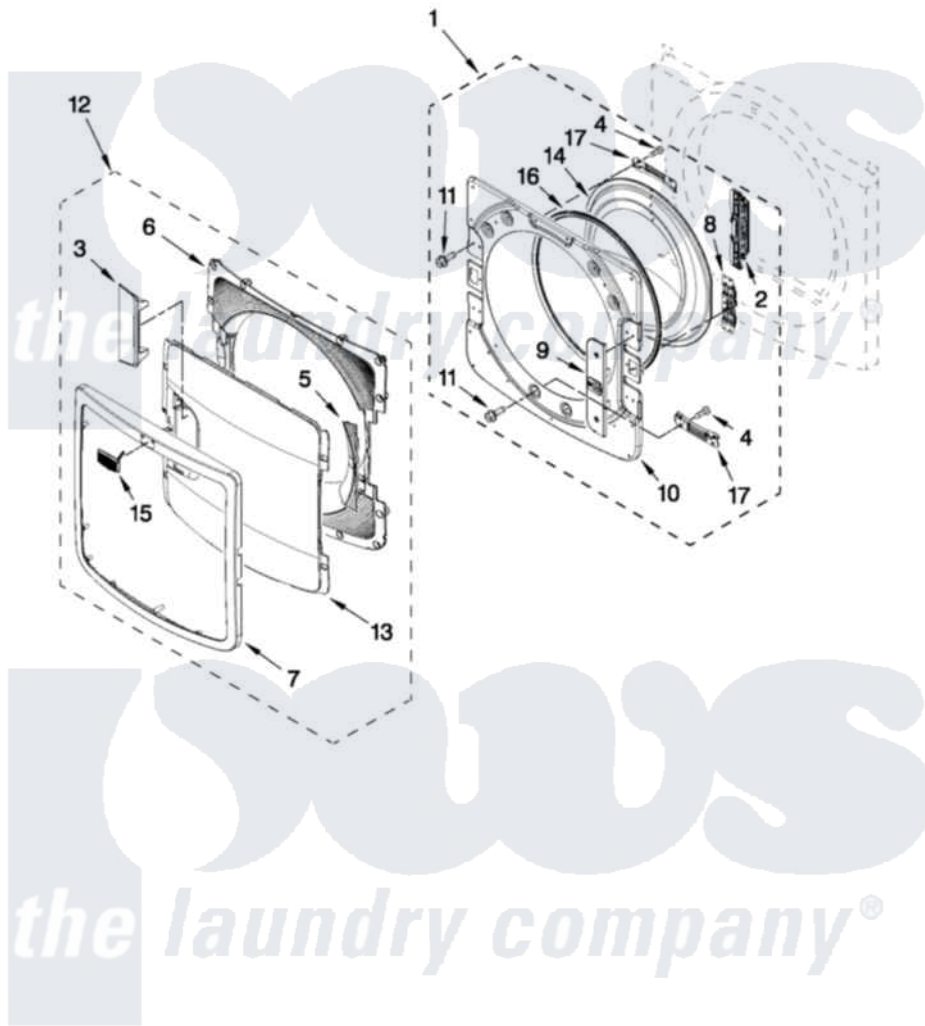

Maytag MGD6000XG1 05 - DOOR PARTS

DOOR PARTS

For Models: MGD6000XW1, MGD6000XR1, MGD6000XG1
(White) (Red) (Cosmetallic)

FOR ORDERING INFORMATION REFER TO PARTS PRICE LIST

W10431369

9

Maytag [Residential Maytag MGD6000XG1 Dryer Parts](#) Parts Diagram 05 - DOOR PARTS
Click on the part number to view part

Item	Original Part Number	Replaced By	Status	Part Description
1	W10272387			Door Assembly Inner
2	W10208414			Door Hinge Assembly
3	W10272398			Door Handle
4	9742177			Screw, 8-18 X .625
5	W10272400			Door Plug
6	W10272392			Door-Intermediate
7	W10272390			Trim Door
8	W10208254			Door Inner Screw, 10-32 X 1/2
9	W10272404			Cover, Door Catch
10	W10285652			Inner Door
11	W10288126			Screw, 10-32 X 1/2
12	W10272389			Door, Outer Assembly
13	W10272391			Screen, Outer Door
14	W10208417			Window Inner Door
15	W10316087			Badge Assembly
16	W10329710			Door Catch Assembly