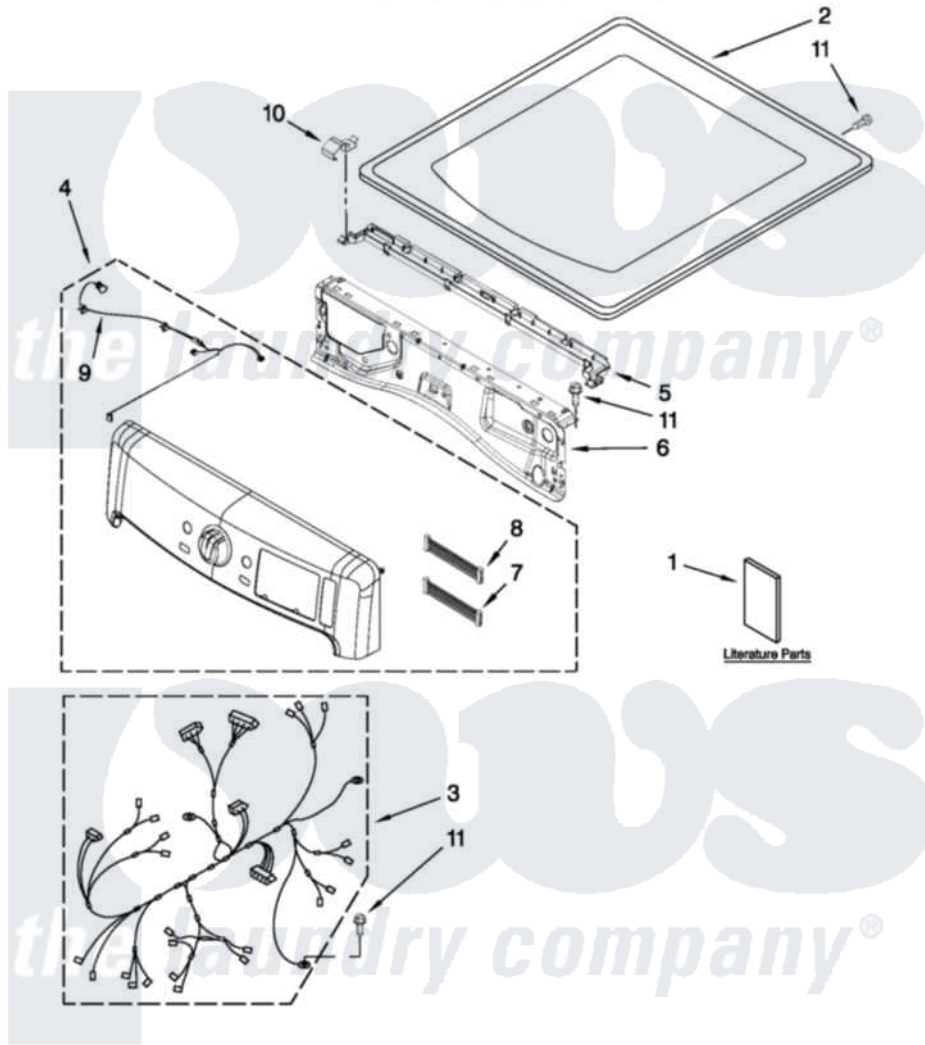

# Maytag MGD6000XG2 01 - TOP AND CONSOLE PARTS

**MAYTAG**

**TOP AND CONSOLE PARTS**  
 For Models: MGD6000XW2, MGD6000XR2, MGD6000XG2  
 (White) (Red) (Cosmetallic)

29" GAS DRYER

FOR ORDERING INFORMATION REFER TO PARTS PRICE LIST

3-12 Printed in U.S.A. (JLP) (psw)

1

Part No. W10485758 Rev. A

Maytag [Residential Maytag MGD6000XG2 Dryer Parts](#) Parts Diagram 01 - TOP AND CONSOLE PARTS  
 Click on the part number to view part

Item	Original Part Number	Replaced By	Status	Part Description
1	W10312954		Not Available	USE & CARE GUIDE
"	W10423115		Not Available	INSTALLATION, INSTRUCTION
"	W10420007		Not Available	TECH SHEET
2	<a href="#">W10208383</a>			Top
"	<a href="#">W10337792</a>			Top
"	<a href="#">W10301057</a>			Top
3	<a href="#">W10441591</a>			Harness, Main
4	<a href="#">W10464555</a>			Panel, Console
"	<a href="#">W10464556</a>			Panel, Console
"	<a href="#">W10464557</a>			Panel, Console
5	<a href="#">W10317570</a>			Water Channel
6	<a href="#">W10208198</a>			Bracket, Console
7	<a href="#">W10309986</a>			Cable, Jumper
8	<a href="#">W10309987</a>			Cable, Jumper
9	W10450060		Not Available	CABLE, USER INTERFACE
10	<a href="#">W10317566</a>			Spring, Clip Water Channel