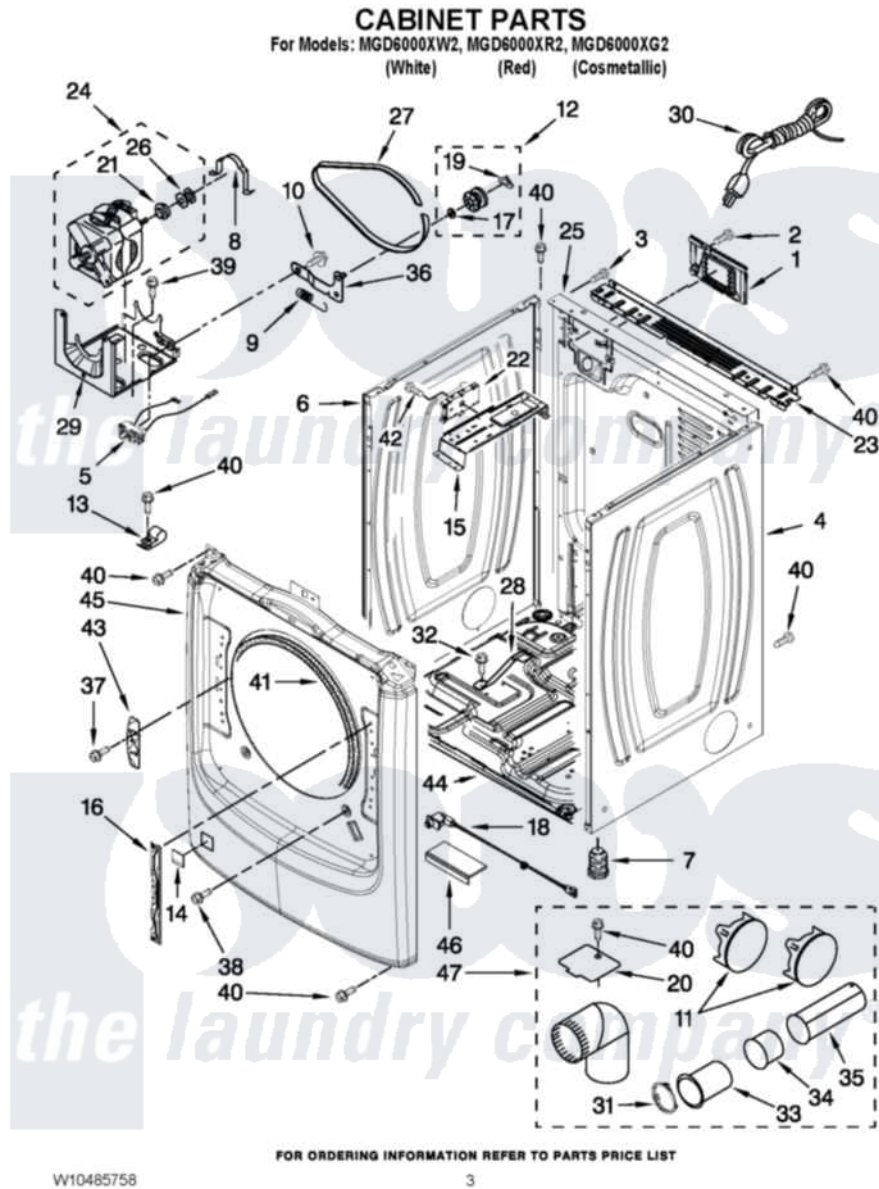

Maytag MGD6000XG2 02 - CABINET PARTS

Maytag [Residential Maytag MGD6000XG2 Dryer Parts](#) Parts Diagram 02 - CABINET PARTS
Click on the part number to view part

Item	Original Part Number	Replaced By	Status	Part Description
1	8317339			Cover, Terminal Block
2	3390631			Screw, 10-16 X 3/8
3	8533974	4331106		Screw, No.10-32 X 7/16
4	W10469589			Panel, Side
"	W10469590			Panel, Side
"	W10469591			Panel, Side
5	W10411936			Switch, Broken Belt
6	W10468495			Panel, Side
"	W10468502			Panel, Side
"	W10468501			Panel, Side
7	3392100	49621		Feet-Leveling
NI	279810			Foot-Optional
8	W10121316			Plug, Multivent
9	3387374			Spring, Idler
10	3389420			Retainer-Idler 1/4-20 X 1/16
11	W10404617			Plug, Multivent

12	3388672	279640	Pulley-ldr
13	3978776		Bracket, Gas Pipe Switch
14	8564457		Plug, Front Panel
"	W10256411		Plug, Front Panel
"	W10301055		Plug, Front Panel
15	W10259611		Bracket, Control
16	W10315109		Bracket, Door Hinge
17	W10121334		Washer, Thrust
18	W10295361		Assembly, Door Switch
19	690997		Washer, Thrust
20	W10354249		Plate, Cover
21	3393657		Restrainer, Belt
22	W10378252		Control Board
23	W10208382		Bracket, Rear Dryer
24	W10396038		Motor Assembly 60 Hz
25	W10247569		Panel, Rear
26	3389729		Pulley, Motor
27	W10112954		Belt, Drive
28	8529757		Bracket, Burner
29	W10242878		Bracket, Motor Mounting
30	W10440461	3401402	Cord, Power
31	W10344699		Collar, Duct
32	693995		Screw, Hex Head
33	8563747		Exhaust Pipe Medium Pipe
34	W10331278		Exhaust Pipe
35	8563749		Exhaust Pipe
36	3388674	W10118756	Idler Bracket
37	W10288126		Screw, 10-32 X 1/2
38	3357011	308685	Side Trim)
39	343641	681414	Screw, 10AB X 1/2
40	3390647	488729	Screw
41	3387242		Seal, Front Panel
42	693995		Screw, Hex Head
43	W10208250		Strike, Door
44	8565046		(BROKEN BELT BASE, CABINET SWITCH)
45	W10464575		Front Panel
"	W10464577		Panel, Front
"	W10464576		Front Panel
46	W10215725		Cover, Door Switch
NI	W10323246		Dryer Exhaust Kit