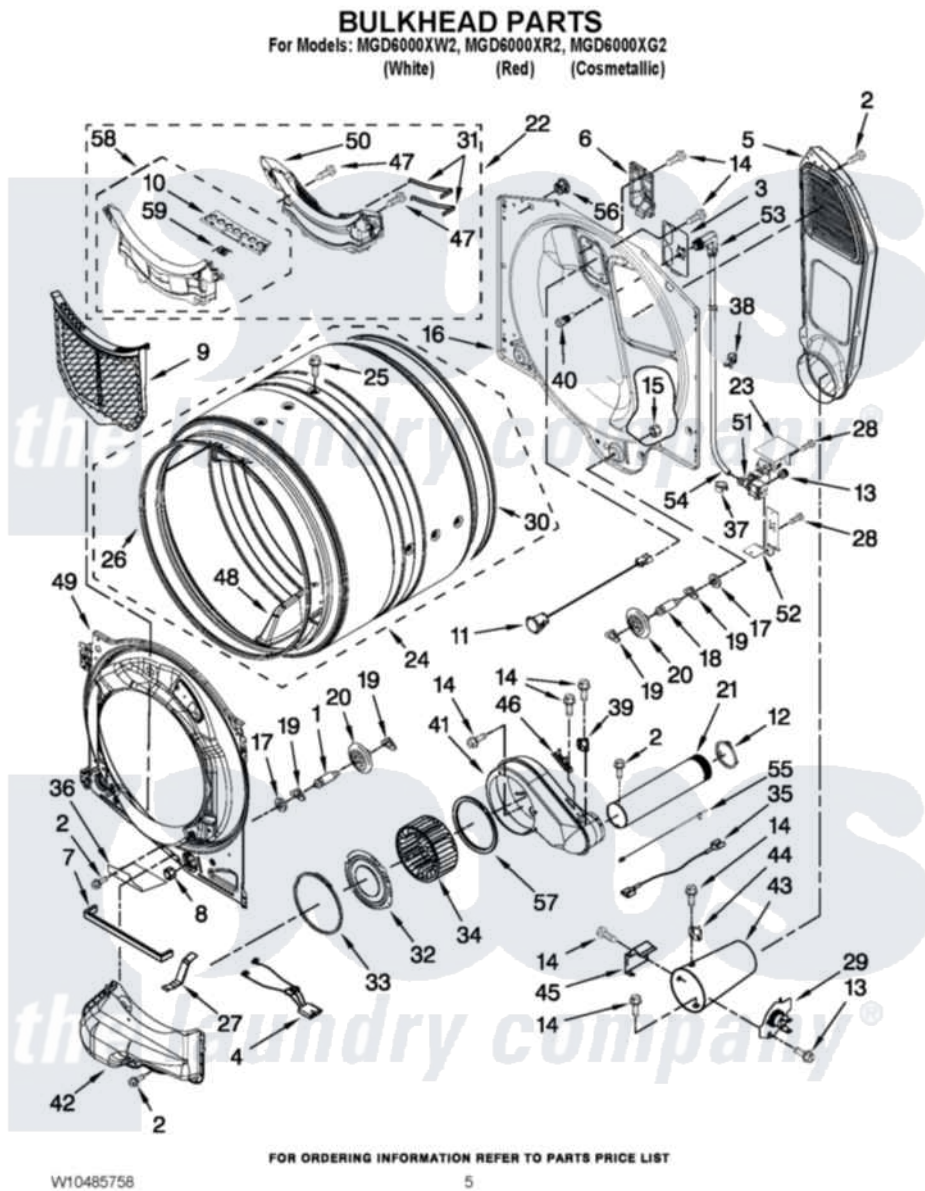

Maytag MGD6000XG2 03 - BULKHEAD PARTS

Maytag [Residential Maytag MGD6000XG2 Dryer Parts](#) Parts Diagram 03 - BULKHEAD PARTS
Click on the part number to view part

Item	Original Part Number	Replaced By	Status	Part Description
1	W10359271			Shaft, Drum Roller Threads
2	3390647	488729		Screw
3	W10249422			Nozzle, Bracket Rear
4	3406653			Harness, Sensor
5	W10295533			Air Duct Assembly
6	W10208422			Rear Deflector
7	W10211950			Seal, Outlet Housing
8	3934666	W10080210		Nut, 3/8 X 16
9	W10370972			Lint, Screen
10	W10219016			Door, Lint Screen
11	W10422853			Drum Light Assembly-Led
12	W10344699			Collar, Duct
13	W10044605			Coupling, Hose
14	693995			Screw, Hex Head
15	W10001120	W10080190		Nut, 3/8-16
16	W10211946			Bulkhead, Rear