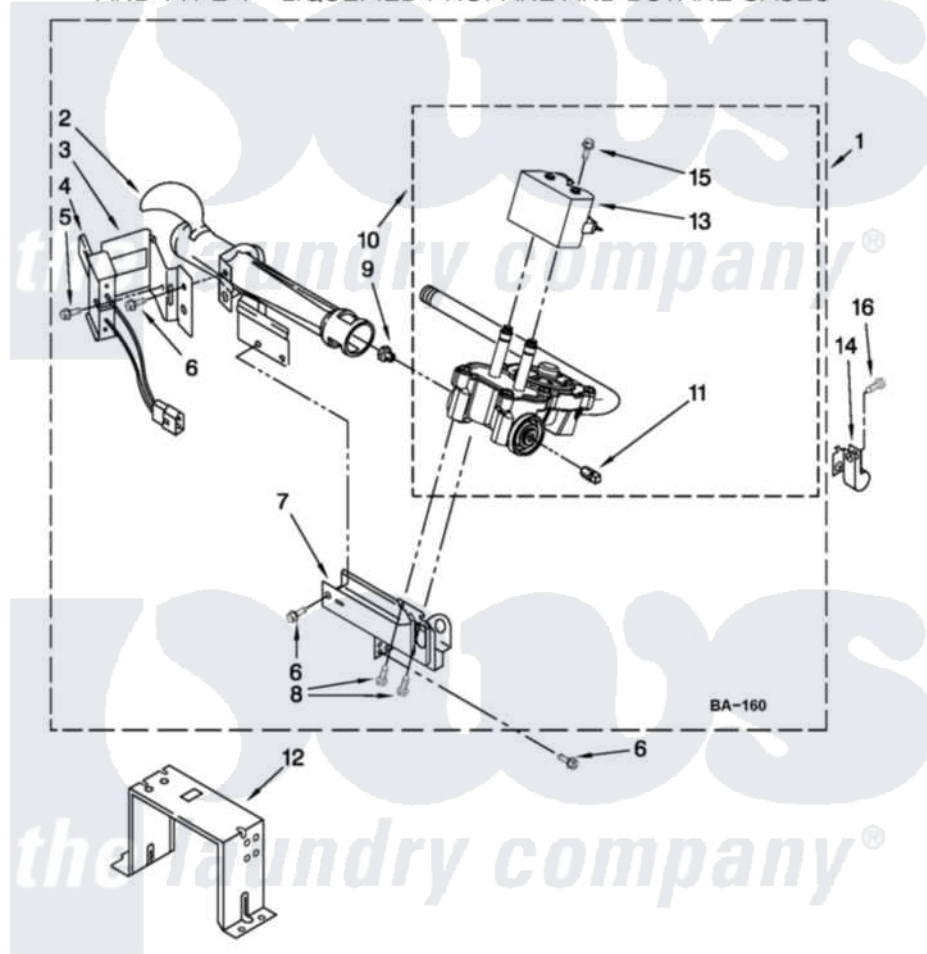

Maytag MGD6000XG2 04 - W10307147 BURNER ASSEMBLY

W10307147 BURNER ASSEMBLY

For Models: MGD6000XW2, MGD6000XR2, MGD6000XG2
(White) (Red) (Cosmetallic)

USE WITH TYPE 1 - NATURAL, TYPE 2 - MIXED,
AND TYPE 4 - LIQUEFIED PROPANE AND BUTANE GASES

FOR ORDERING INFORMATION REFER TO PARTS PRICE LIST

W10485758

7

Maytag Residential Maytag MGD6000XG2 Dryer Parts Parts Diagram 04 - W10307147 BURNER ASSEMBLY

Click on the part number to view part

Item	Original Part Number	Replaced By	Status	Part Description
1	W10307147	W10353165		Burner-Gas
2	688617	693140		Burner
3	694298			Bracket, Ignitor
4	686590	279311		Ignitor
5	3393909			Screw, 8-32 X 7/8
6	343641	681414		Screw, 10AB X 1/2
7	3389871		Not Available	Base, Burner
8	3387057			Screw, 10-16 X 1/2 Orifice, Burner
9	15418			Orifice, Burner Type 1
10	W10175144	W10293912		Valve-Gas
11	W10295523			Plug, Pipe
12	3389889			Bracket, Support
13	W10328463			Coil, 60 Hz
14	3978776			Bracket, Gas Pipe Switch
15	326049536			Screw, Coil
16	3390647	488729		Screw