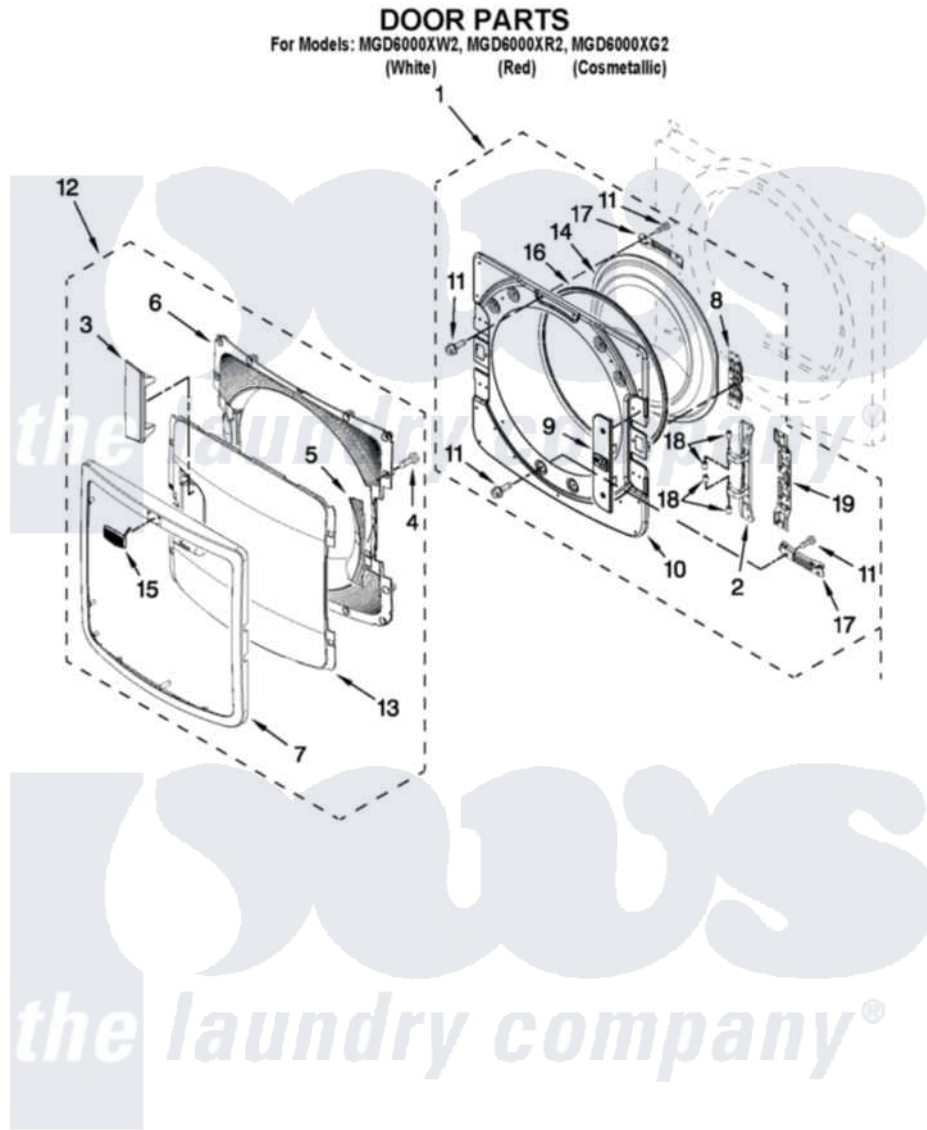

Maytag MGD6000XG2 05 - DOOR PARTS

W10485758

FOR ORDERING INFORMATION REFER TO PARTS PRICE LIST

9

Maytag [Residential Maytag MGD6000XG2 Dryer Parts](#) Parts Diagram 05 - DOOR PARTS
Click on the part number to view part

Item	Original Part Number	Replaced By	Status	Part Description
1	W10272387			Door Assembly Inner
2	W10208415			Hinge Base
3	W10272398			Door Handle
4	9742177			Screw, 8-18 X .625
5	W10272400			Door Plug
6	W10272392			Door-Intermediate
7	W10272390			Trim Door
8	W10208254			Door Inner Screw, 10-32 X 1/2
9	W10272404			Cover, Door Catch
10	W10285652			Inner Door
11	W10288126			Screw, 10-32 X 1/2
12	W10272389			Door, Outer Assembly
13	W10272391			Screen, Outer Door
14	W10208417			Window Inner Door
15	W10316087			Badge Assembly
16	W10329710			Door Catch Assembly

17 [W10208252](#)
18 [W10208398](#)
19 [W10208419](#)

Bracket, Glass
Cap, Hinge
Plate, Hinge Retainer