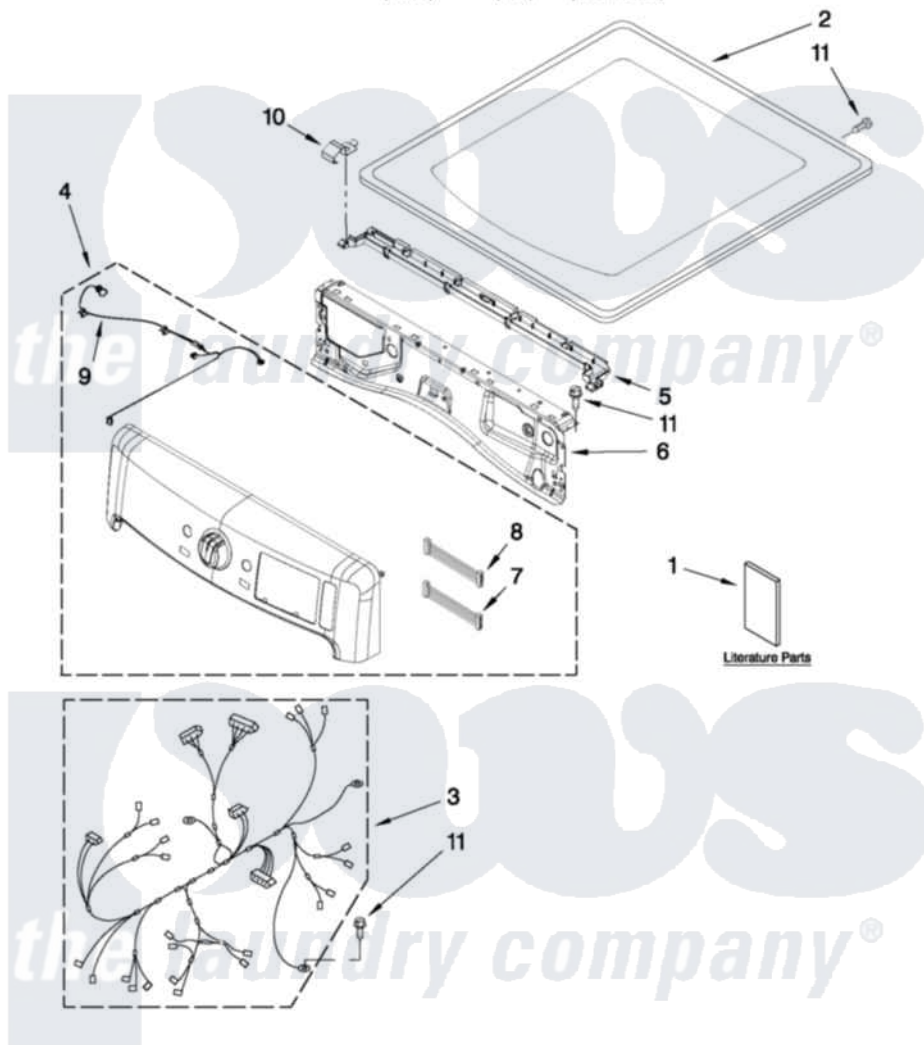

Maytag MGD6000XR1 01 - TOP AND CONSOLE PARTS

MAYTAG

TOP AND CONSOLE PARTS

For Models: MGD6000XW1, MGD6000XR1, MGD6000XG1
(White) (Red) (Cosmetallic)

29" GAS DRYER

FOR ORDERING INFORMATION REFER TO PARTS PRICE LIST

7-11 Printed in U.S.A. (L.T.) (eeb)

1

Part No. W10431369 Rev. A

Maytag [Residential Maytag MGD6000XR1 Dryer Parts](#) Parts Diagram 01 - TOP AND CONSOLE PARTS

[Click on the part number to view part](#)

Item	Original Part Number	Replaced By	Status	Part Description
1	W10312954		Not Available	USE & CARE GUIDE
"	W10423115		Not Available	INSTALLATION, INSTRUCTION
"	W10316958		Not Available	TECH SHEET
2	W10208383			Top
"	W10337792			Top
"	W10301057			Top
3	W10355891			Harness, Main
4	W10350674	W10464555		Panel, Console
"	W10350675	W10464556		Panel, Console
"	W10350676	W10388470		Console
5	W10317570			Water Channel
6	W10208198			Bracket, Console
7	W10309986			Cable, Jumper
8	W10309987			Cable, Jumper
9	W10267833			Cable, Led User-Interface
10	W10317566			Spring, Clip Water Channel