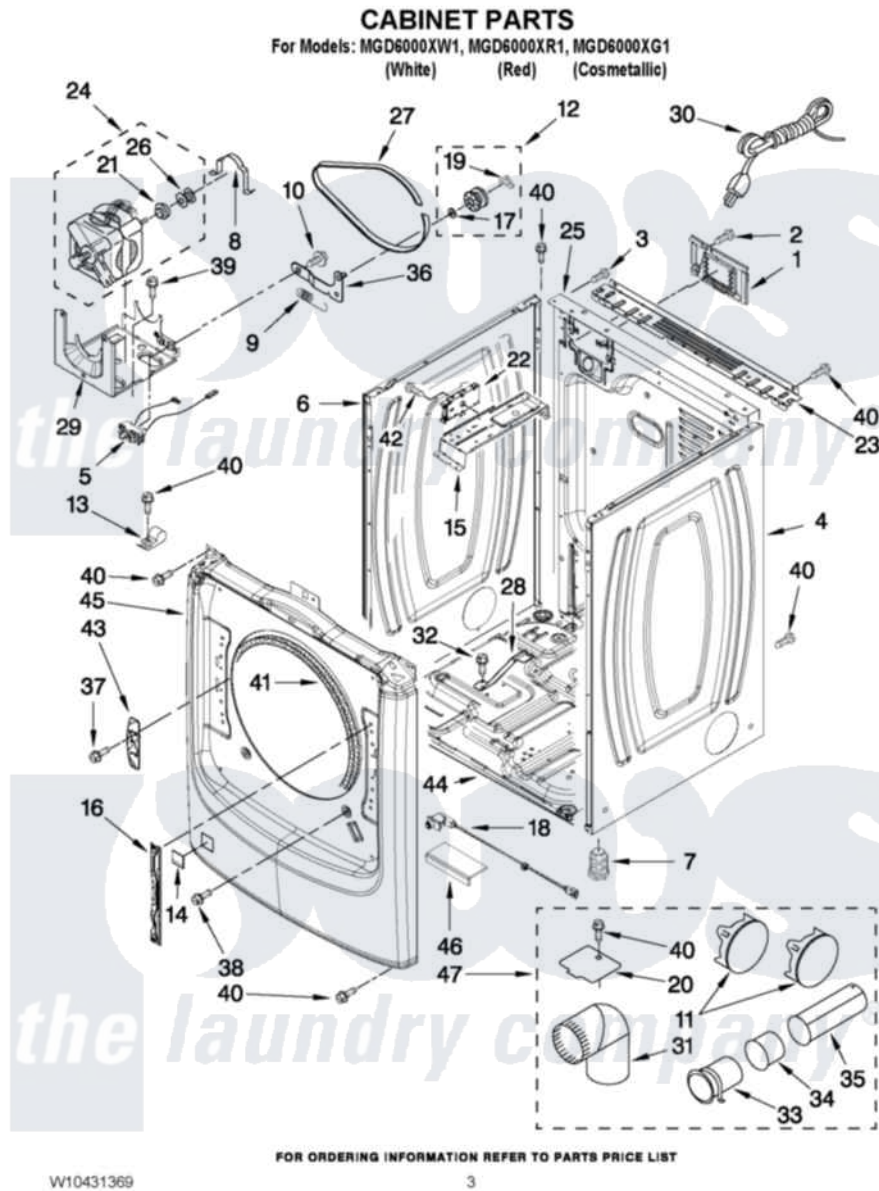

Maytag MGD6000XR1 02 - CABINET PARTS

Maytag [Residential Maytag MGD6000XR1 Dryer Parts](#) Parts Diagram 02 - CABINET PARTS
Click on the part number to view part

Item	Original Part Number	Replaced By	Status	Part Description
1	8317339			Cover, Terminal Block
2	3390814	90767		Screw, 8A X 3/8 HeX Washer Head Tapping
3	8533974	4331106		Screw, No.10-32 X 7/16
4	W10280028			Panel, Side
"	W10337791			Panel, Side
"	W10301059			Panel, Side
5	W10246525	W10314253		Switch, Assembly Broken Belt
6	W10192435			Panel, Side
"	W10337789	W10468502		Panel, Side
"	W10301058			Panel, Side
7	3392100	49621		Feet-Leveling
NI	279810			Foot-Optional
8	W10121316			Plug, Multivent
9	3387374			Spring, Idler
10	3389420			Retainer-Idler 1/4-20 X 1/16
11	49252			Plug, Multivent