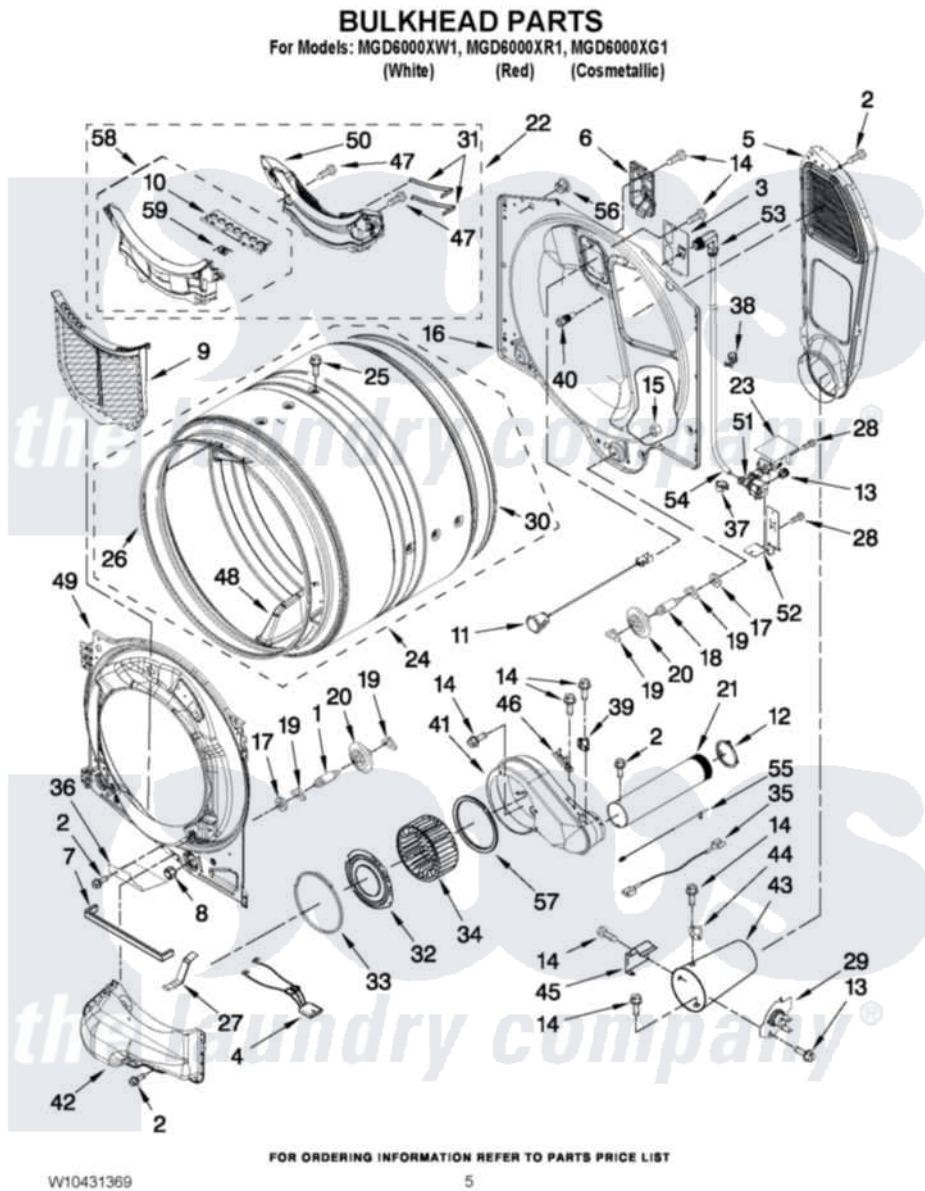

Maytag MGD6000XR1 03 - BULKHEAD PARTS

Maytag [Residential Maytag MGD6000XR1 Dryer Parts](#) Parts Diagram 03 - BULKHEAD PARTS
Click on the part number to view part

Item	Original Part Number	Replaced By	Status	Part Description
1	W10359271			Shaft, Drum Roller Threads
2	3390647	488729		Screw
3	W10249422			Nozzle, Bracket Rear
4	W10298258			Harness, Sensor
5	W10295533			Air Duct Assembly
6	W10208422			Rear Deflector
7	W10211950			Seal, Outlet Housing
8	3934666	W10080210		Nut, 3/8 X 16
9	W10370972			Lint, Screen
10	W10219016			Door, Lint Screen
11	W10236079			Drum Light Assembly-Led
12	W10344699			Collar, Duct
13	W10044605			Coupling, Hose
14	693995			Screw, Hex Head
15	W10001120	W10080190		Nut, 3/8-16
16	W10211946			Bulkhead, Rear