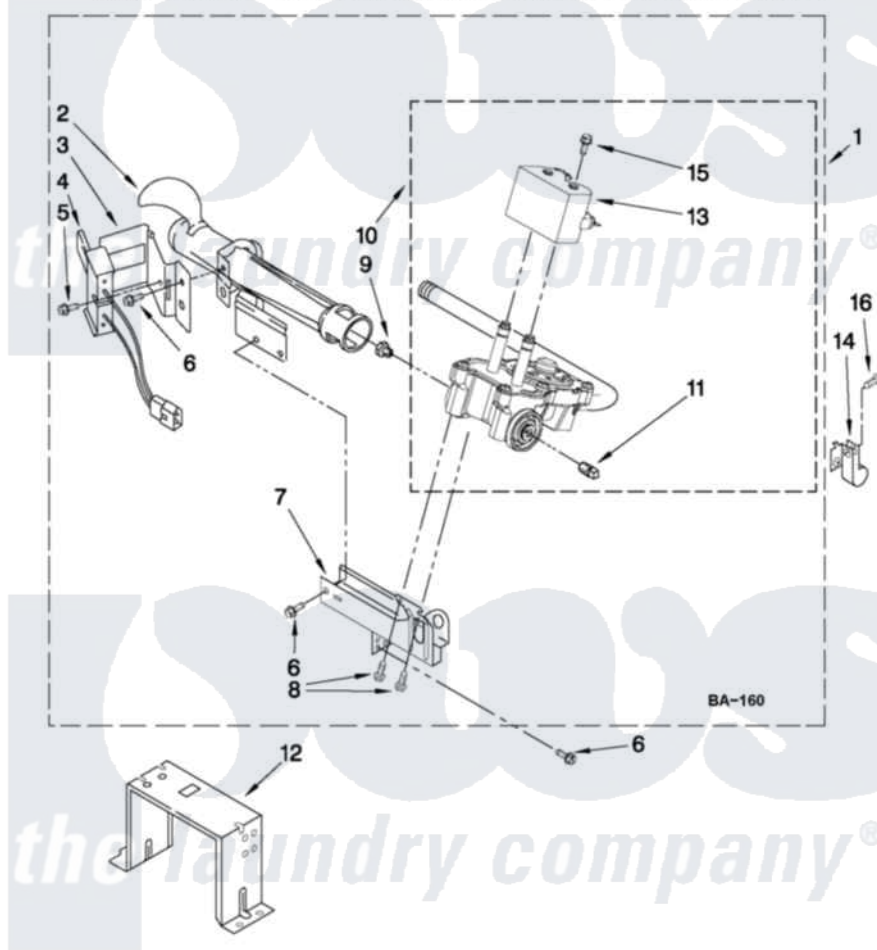

# Maytag MGD6000XR1 04 - W10307147 BURNER ASSEMBLY

## W10307147 BURNER ASSEMBLY

For Models: MGD6000XW1, MGD6000XR1, MGD6000XG1  
(White) (Red) (Cosmetallic)

USE WITH TYPE 1 - NATURAL, TYPE 2 - MIXED,  
AND TYPE 4 - LIQUEFIED PROPANE AND BUTANE GASES

FOR ORDERING INFORMATION REFER TO PARTS PRICE LIST

W10431369

7

Maytag [Residential Maytag MGD6000XR1 Dryer Parts](#) Parts Diagram 04 - W10307147 BURNER ASSEMBLY  
Click on the part number to view part

Item	Original Part Number	Replaced By	Status	Part Description
1	W10307147	<a href="#">W10353165</a>		Burner-Gas
2	688617	<a href="#">693140</a>		Burner
3	<a href="#">694298</a>			Bracket, Ignitor
4	686590	<a href="#">279311</a>		Ignitor
5	<a href="#">3393909</a>			Screw, 8-32 X 7/8
6	343641	<a href="#">681414</a>		Screw, 10AB X 1/2
7	3389871		Not Available	Base, Burner
8	<a href="#">3387057</a>			Screw, 10-16 X 1/2 Orifice, Burner
9	<a href="#">15418</a>			Orifice, Burner Type 1
10	W10175144	<a href="#">W10293912</a>		Valve-Gas
11	<a href="#">W10295523</a>			Plug, Pipe
12	<a href="#">3389889</a>			Bracket, Support
13	<a href="#">W10328463</a>			Coil, 60 Hz
14	<a href="#">3978776</a>			Bracket, Gas Pipe Switch
15	<a href="#">326049536</a>			Screw, Coil
16	3390647	<a href="#">488729</a>		Screw