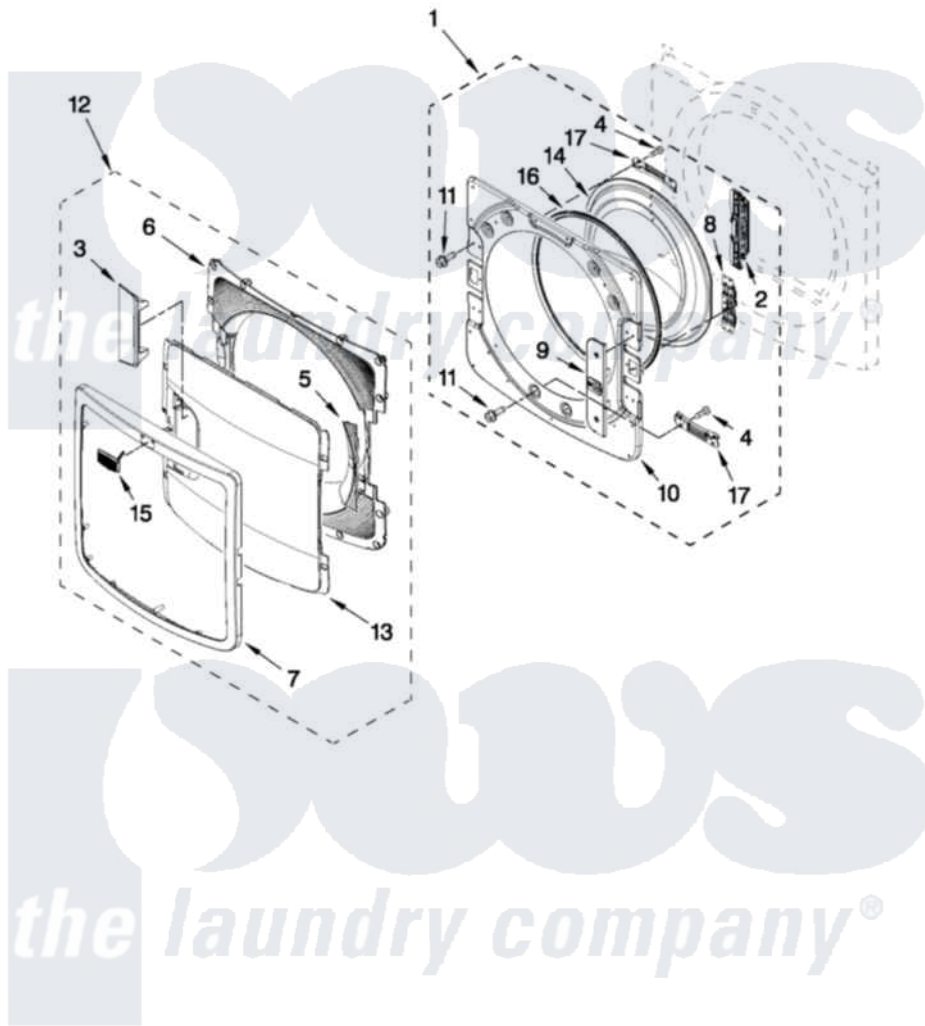

Maytag MGD6000XR1 05 - DOOR PARTS

DOOR PARTS

For Models: MGD6000XW1, MGD6000XR1, MGD6000XG1
(White) (Red) (Cosmetallic)

FOR ORDERING INFORMATION REFER TO PARTS PRICE LIST

W10431369

9

[Maytag Residential Maytag MGD6000XR1 Dryer Parts](#) Parts Diagram 05 - DOOR PARTS
Click on the part number to view part

Item	Original Part Number	Replaced By	Status	Part Description
1	W10272387			Door Assembly Inner
2	W10208414			Door Hinge Assembly
3	W10272398			Door Handle
4	9742177			Screw, 8-18 X .625
5	W10272400			Door Plug
6	W10272392			Door-Intermediate
7	W10272390			Trim Door
8	W10208254			Door Inner Screw, 10-32 X 1/2
9	W10272404			Cover, Door Catch
10	W10285652			Inner Door
11	W10288126			Screw, 10-32 X 1/2
12	W10272389			Door, Outer Assembly
13	W10272391			Screen, Outer Door
14	W10208417			Window Inner Door
15	W10316087			Badge Assembly
16	W10329710			Door Catch Assembly