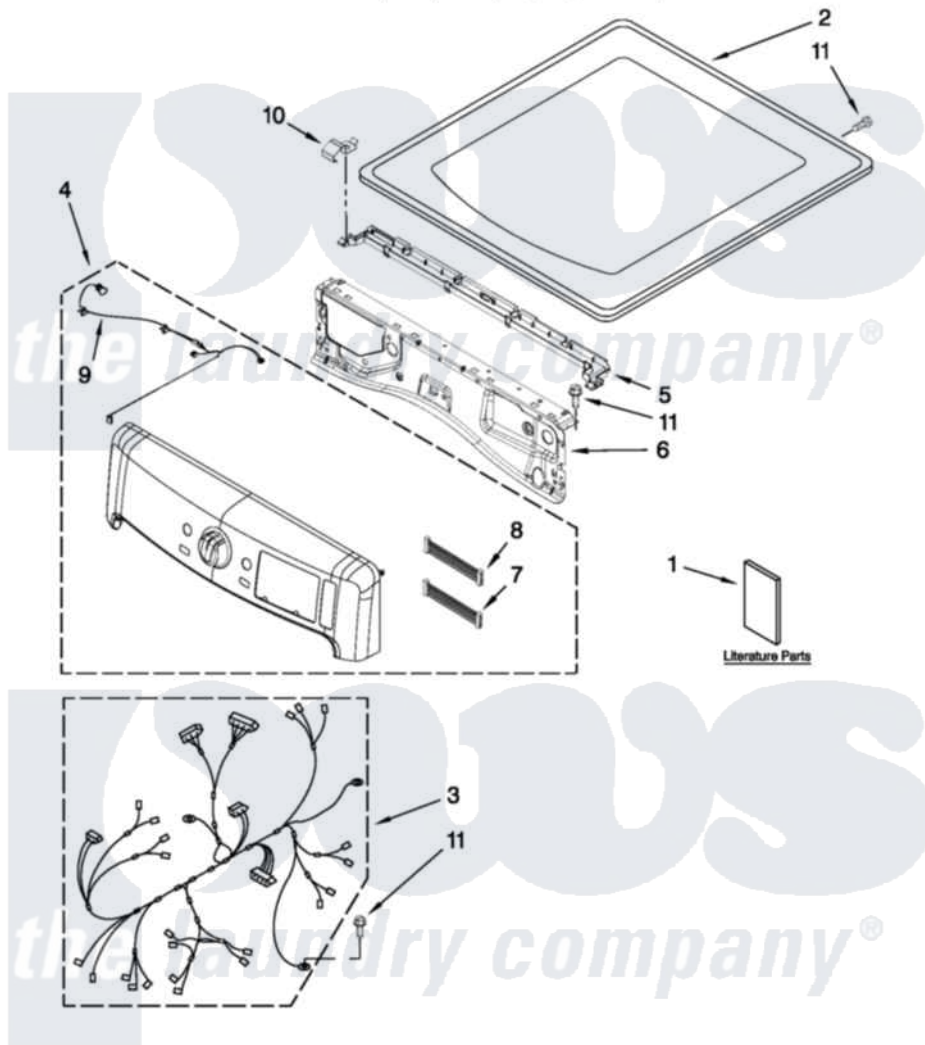

Maytag MGD6000XR2 01 - TOP AND CONSOLE PARTS

MAYTAG

TOP AND CONSOLE PARTS
 For Models: MGD6000XW2, MGD6000XR2, MGD6000XG2
 (White) (Red) (Cosmetallic)

29" GAS DRYER

FOR ORDERING INFORMATION REFER TO PARTS PRICE LIST

3-12 Printed in U.S.A. (JLP) (psw)

1

Part No. W10485758 Rev. A

Maytag [Residential Maytag MGD6000XR2 Dryer Parts](#) Parts Diagram 01 - TOP AND CONSOLE PARTS

[Click on the part number to view part](#)

Item	Original Part Number	Replaced By	Status	Part Description
1	W10312954		Not Available	USE & CARE GUIDE
"	W10423115		Not Available	INSTALLATION, INSTRUCTION
"	W10420007		Not Available	TECH SHEET
2	W10208383			Top
"	W10337792			Top
"	W10301057			Top
3	W10441591			Harness, Main
4	W10464555			Panel, Console
"	W10464556			Panel, Console
"	W10464557			Panel, Console
5	W10317570			Water Channel
6	W10208198			Bracket, Console
7	W10309986			Cable, Jumper
8	W10309987			Cable, Jumper
9	W10450060		Not Available	CABLE, USER INTERFACE
10	W10317566			Spring, Clip Water Channel