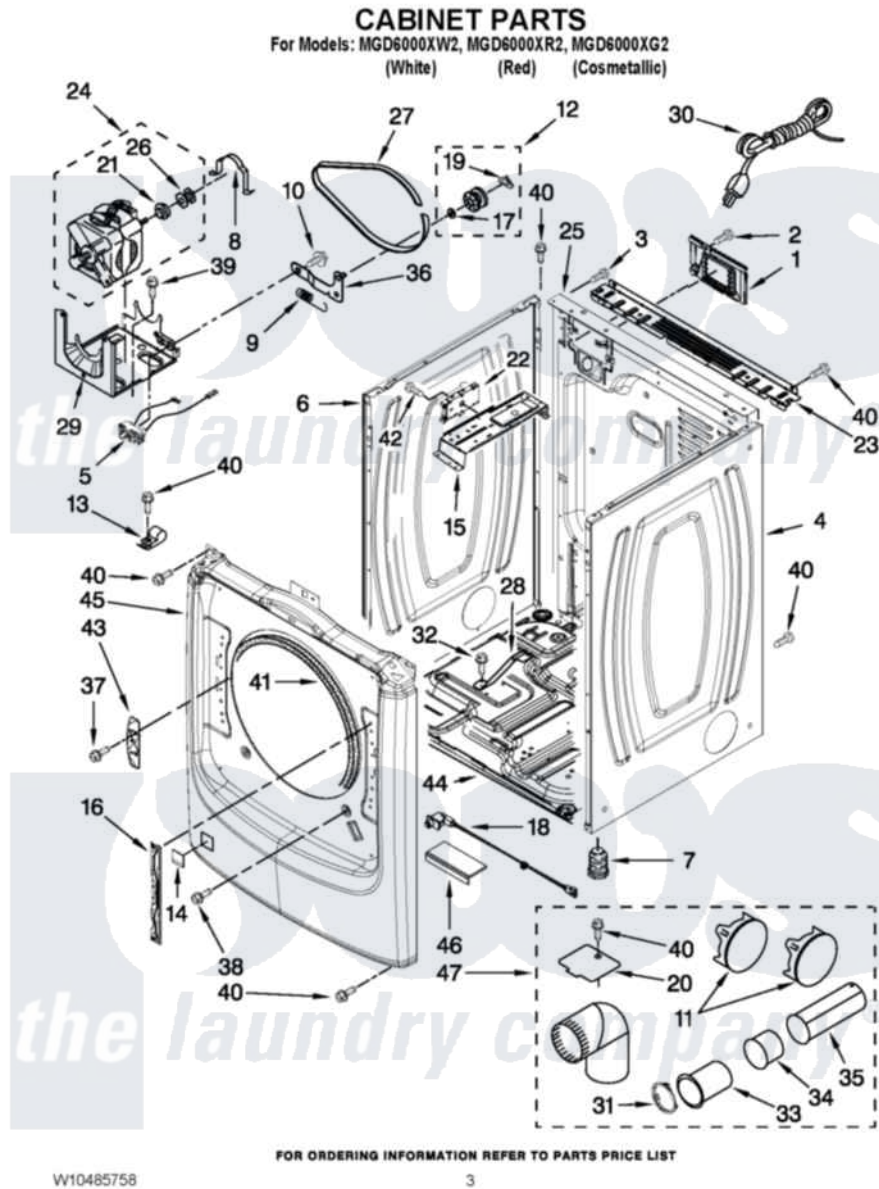

# Maytag MGD6000XR2 02 - CABINET PARTS

Maytag [Residential Maytag MGD6000XR2 Dryer Parts](#) Parts Diagram 02 - CABINET PARTS  
Click on the part number to view part

Item	Original Part Number	Replaced By	Status	Part Description
1	<a href="#">8317339</a>			Cover, Terminal Block
2	<a href="#">3390631</a>			Screw, 10-16 X 3/8
3	8533974	<a href="#">4331106</a>		Screw, No.10-32 X 7/16
4	<a href="#">W10469589</a>			Panel, Side
"	<a href="#">W10469590</a>			Panel, Side
"	<a href="#">W10469591</a>			Panel, Side
5	<a href="#">W10411936</a>			Switch, Broken Belt
6	<a href="#">W10468495</a>			Panel, Side
"	<a href="#">W10468502</a>			Panel, Side
"	<a href="#">W10468501</a>			Panel, Side
7	3392100	<a href="#">49621</a>		Feet-Leveling
NI	<a href="#">279810</a>			Foot-Optional
8	<a href="#">W10121316</a>			Plug, Multivent
9	<a href="#">3387374</a>			Spring, Idler
10	<a href="#">3389420</a>			Retainer-Idler 1/4-20 X 1/16
11	<a href="#">W10404617</a>			Plug, Multivent