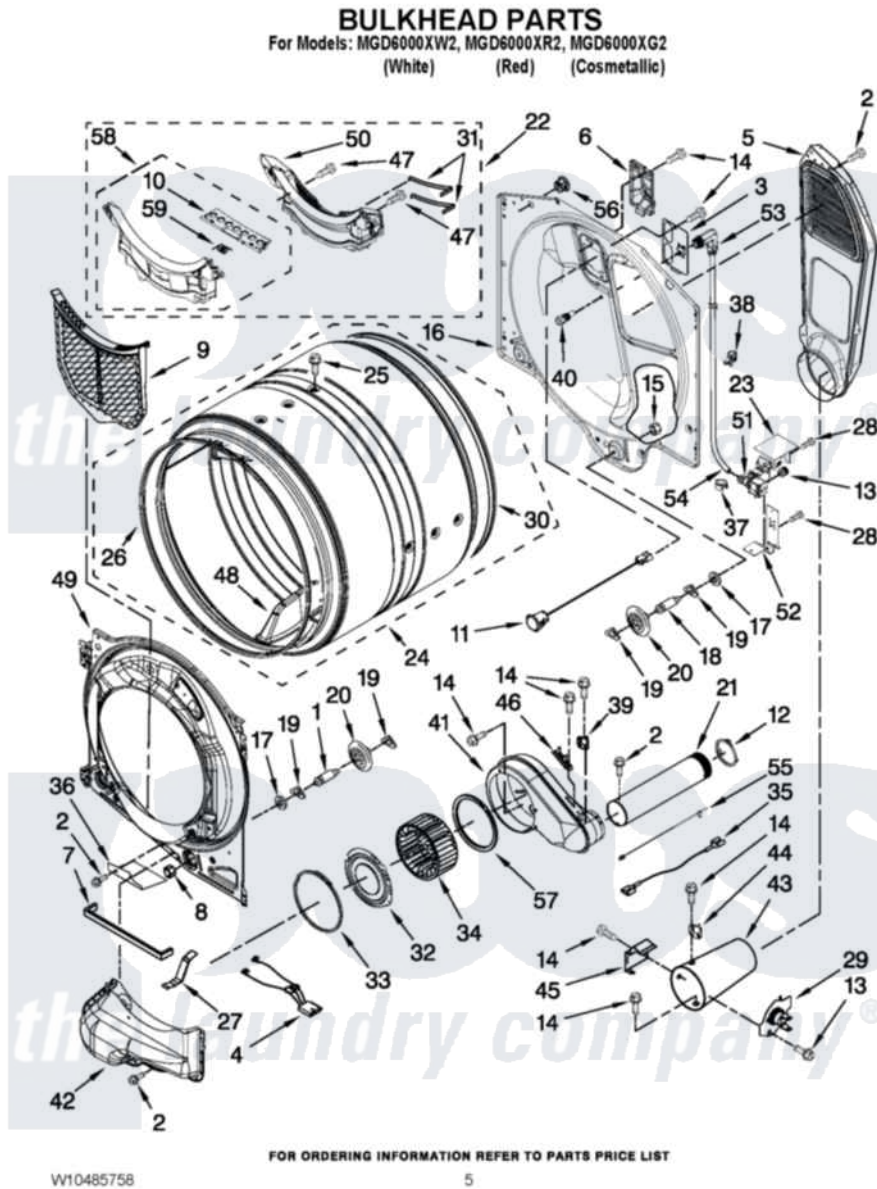

Maytag MGD6000XR2 03 - BULKHEAD PARTS

Maytag [Residential Maytag MGD6000XR2 Dryer Parts](#) Parts Diagram 03 - BULKHEAD PARTS
Click on the part number to view part

Item	Original Part Number	Replaced By	Status	Part Description
1	W10359271			Shaft, Drum Roller Threads
2	3390647	488729		Screw
3	W10249422			Nozzle, Bracket Rear
4	3406653			Harness, Sensor
5	W10295533			Air Duct Assembly
6	W10208422			Rear Deflector
7	W10211950			Seal, Outlet Housing
8	3934666	W10080210		Nut, 3/8 X 16
9	W10370972			Lint, Screen
10	W10219016			Door, Lint Screen
11	W10422853			Drum Light Assembly-Led
12	W10344699			Collar, Duct
13	W10044605			Coupling, Hose
14	693995			Screw, Hex Head
15	W10001120	W10080190		Nut, 3/8-16
16	W10211946			Bulkhead, Rear