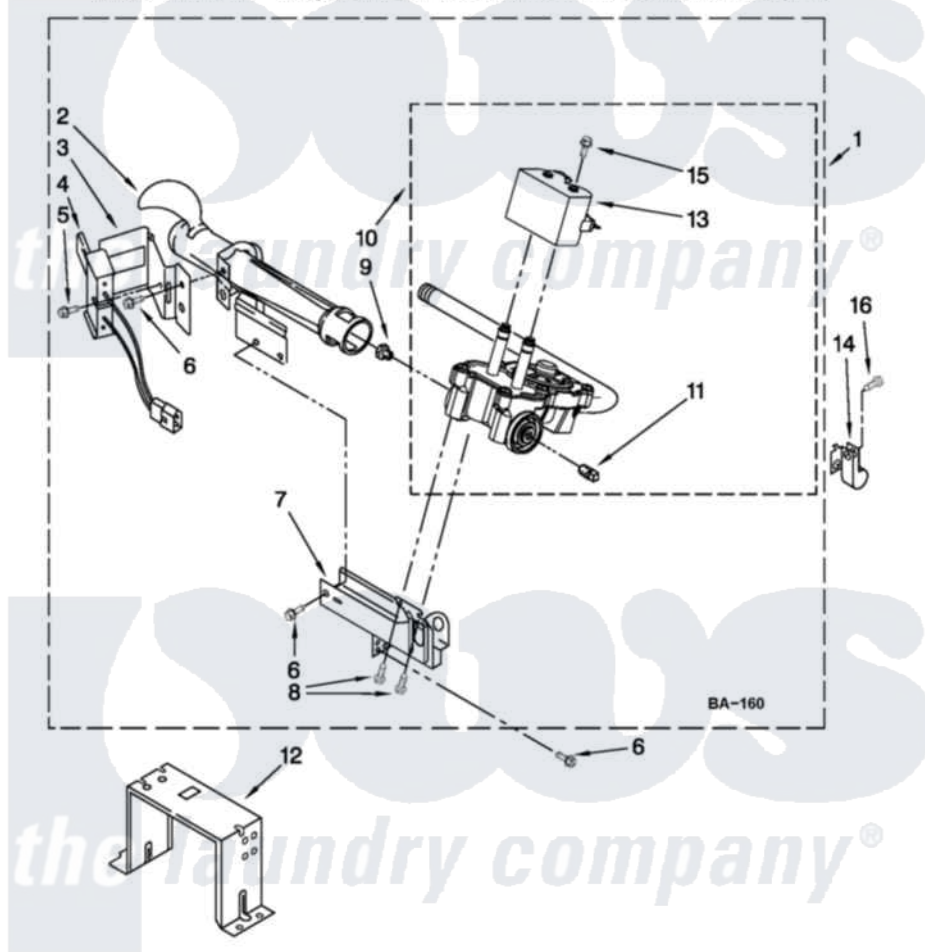

Maytag MGD6000XR2 04 - W10307147 BURNER ASSEMBLY

W10307147 BURNER ASSEMBLY

For Models: MGD6000XW2, MGD6000XR2, MGD6000XG2
(White) (Red) (Cosmetallic)

USE WITH TYPE 1 - NATURAL, TYPE 2 - MIXED,
AND TYPE 4 - LIQUEFIED PROPANE AND BUTANE GASES

FOR ORDERING INFORMATION REFER TO PARTS PRICE LIST

W10485758

7

Maytag [Residential Maytag MGD6000XR2 Dryer Parts](#) Parts Diagram 04 - W10307147 BURNER ASSEMBLY
Click on the part number to view part

Item	Original Part Number	Replaced By	Status	Part Description
1	W10307147	W10353165		Burner-Gas
2	688617	693140		Burner
3	694298			Bracket, Ignitor
4	686590	279311		Ignitor
5	3393909			Screw, 8-32 X 7/8
6	343641	681414		Screw, 10AB X 1/2
7	3389871		Not Available	Base, Burner
8	3387057			Screw, 10-16 X 1/2 Orifice, Burner
9	15418			Orifice, Burner Type 1
10	W10175144	W10293912		Valve-Gas
11	W10295523			Plug, Pipe
12	3389889			Bracket, Support
13	W10328463			Coil, 60 Hz
14	3978776			Bracket, Gas Pipe Switch
15	326049536			Screw, Coil
16	3390647	488729		Screw