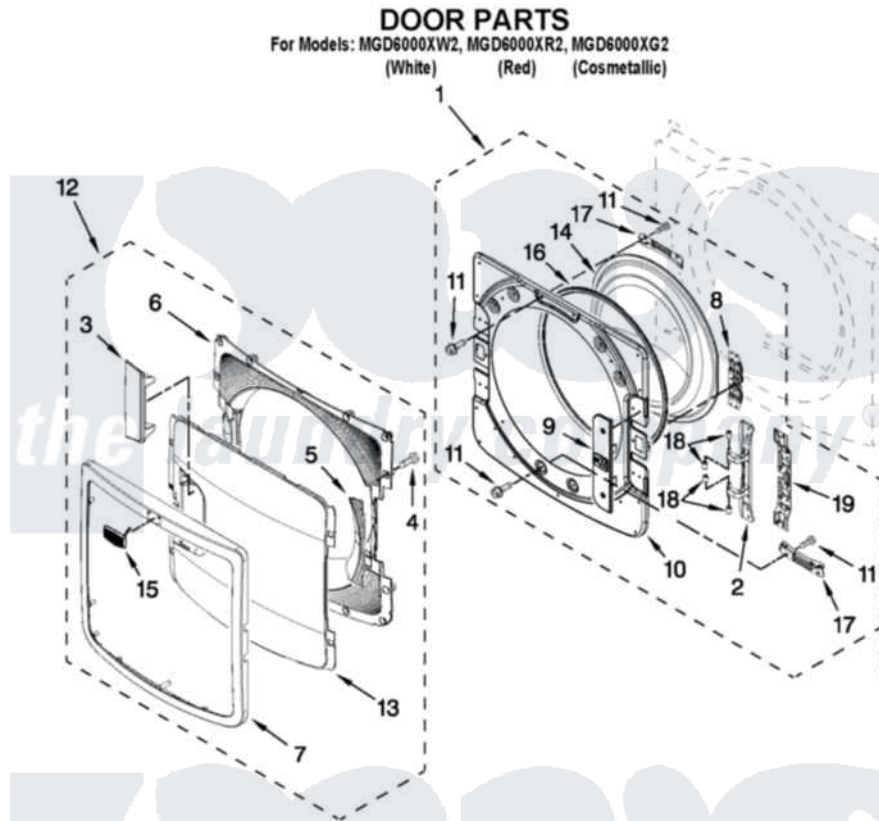

Maytag MGD6000XR2 05 - DOOR PARTS

FOR ORDERING INFORMATION REFER TO PARTS PRICE LIST

W10485758

9

[Maytag Residential Maytag MGD6000XR2 Dryer Parts](#) Parts Diagram 05 - DOOR PARTS
Click on the part number to view part

Item	Original Part Number	Replaced By	Status	Part Description
1	W10272387			Door Assembly Inner
2	W10208415			Hinge Base
3	W10272398			Door Handle
4	9742177			Screw, 8-18 X .625
5	W10272400			Door Plug
6	W10272392			Door-Intermediate
7	W10272390			Trim Door
8	W10208254			Door Inner Screw, 10-32 X 1/2
9	W10272404			Cover, Door Catch
10	W10285652			Inner Door
11	W10288126			Screw, 10-32 X 1/2
12	W10272389			Door, Outer Assembly
13	W10272391			Screen, Outer Door
14	W10208417			Window Inner Door
15	W10316087			Badge Assembly
16	W10329710			Door Catch Assembly