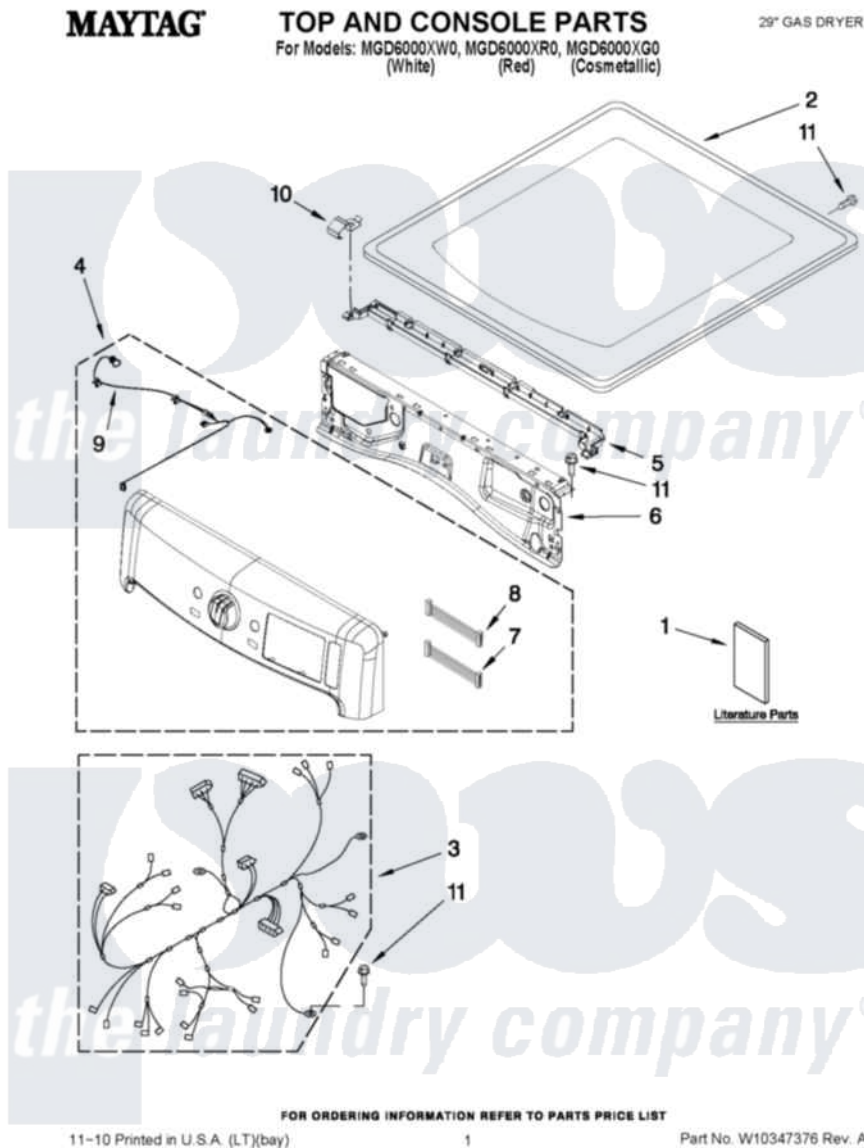

# Maytag MGD6000XW0 01 - TOP AND CONSOLE PARTS

Maytag Residential Maytag MGD6000XW0 Dryer Parts Parts Diagram 01 - TOP AND CONSOLE PARTS  
 Click on the part number to view part

Item	Original Part Number	Replaced By	Status	Part Description
1	W10312954		Not Available	USE & CARE GUIDE
"	W10057364		Not Available	INSTALLATION INSTRUCTIONS
"	W10316958		Not Available	TECH SHEET
2	<a href="#">W10208383</a>			Top
"	<a href="#">W10337792</a>			Top
"	<a href="#">W10301057</a>			Top
3	W10267282	<a href="#">W10355891</a>		Harness, Main
4	W10350674	<a href="#">W10464555</a>		Panel, Console
"	W10350675	<a href="#">W10464556</a>		Panel, Console
"	W10350676	<a href="#">W10388470</a>		Console
5	<a href="#">W10317570</a>			Water Channel
6	<a href="#">W10208198</a>			Bracket, Console
7	<a href="#">W10309986</a>			Cable, Jumper
8	<a href="#">W10309987</a>			Cable, Jumper
9	W10340500	<a href="#">W10267833</a>		Cable, Led User-Interface
10	<a href="#">W10317566</a>			Spring, Clip Water Channel