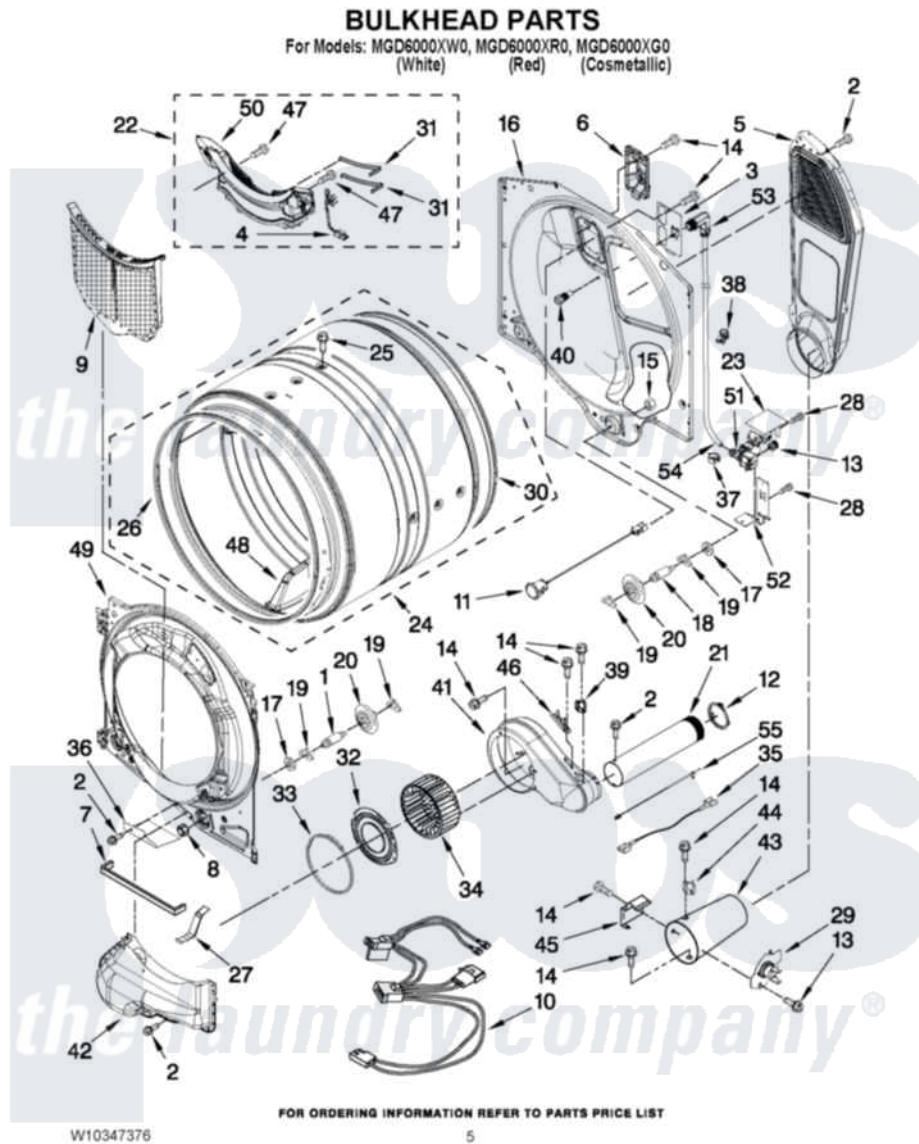

Maytag MGD6000XW0 03 - BULKHEAD PARTS

Maytag Residential Maytag MGD6000XW0 Dryer Parts Parts Diagram 03 - BULKHEAD PARTS
Click on the part number to view part

| Item | Original Part Number | Replaced By | Status | Part Description |
|------|---------------------------|---------------------------|--------|----------------------------|
| 1 | 8575324 | W10359271 | | Shaft, Drum Roller Threads |
| 2 | 3390647 | 488729 | | Screw |
| 3 | W10249422 | | | Nozzle, Bracket Rear |
| 4 | W10298258 | | | Harness, Sensor |
| 5 | W10295533 | | | Air Duct Assembly |
| 6 | W10208422 | | | Rear Deflector |
| 7 | W10211950 | | | Seal, Outlet Housing |
| 8 | 3934666 | W10080210 | | Nut, 3/8 X 16 |
| 9 | W10211906 | W10370972 | | Lint, Screen |
| 10 | 3401850 | | | Harness-Gas |
| 11 | W10236079 | | | Drum Light Assembly-Led |
| 12 | W10344699 | | | Collar, Duct |
| 13 | W10044605 | | | Coupling, Hose |
| 14 | 693995 | | | Screw, Hex Head |
| 15 | W10001120 | W10080190 | | Nut, 3/8-16 |
| 16 | W10211946 | | | Bulkhead, Rear |