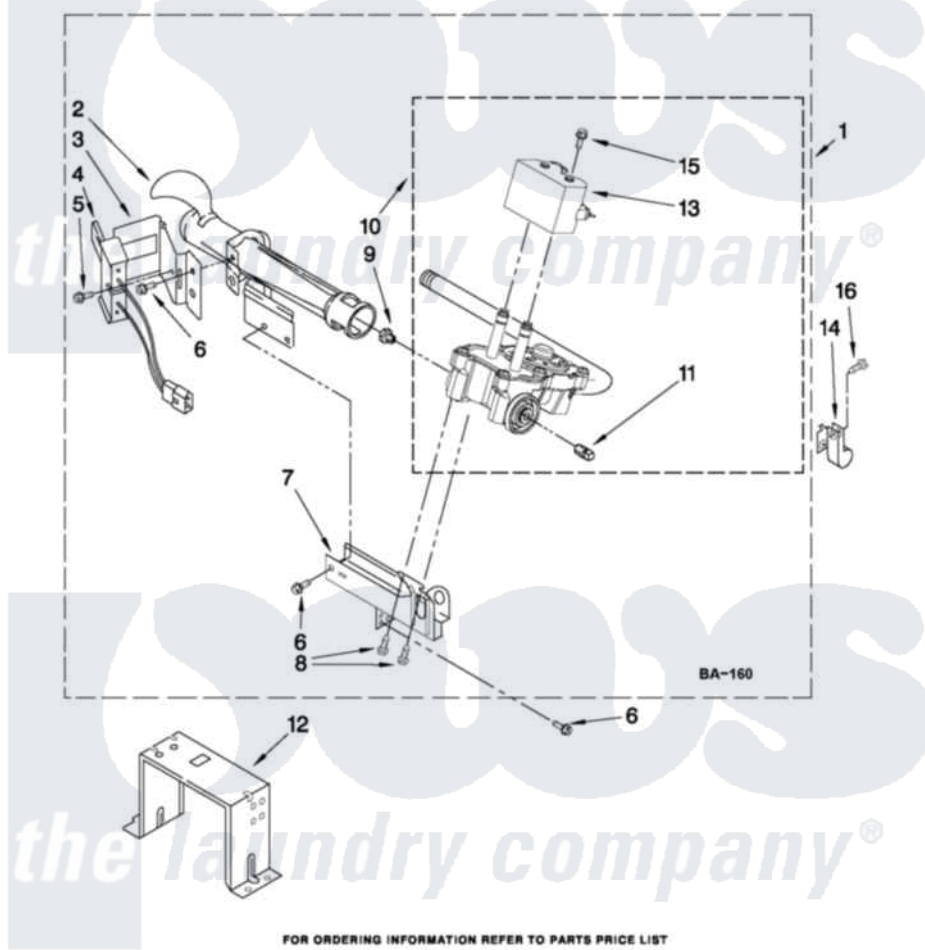

Maytag MGD6000XW0 04 - W10307147 BURNER ASSEMBLY

W10307147 BURNER ASSEMBLY

For Models: MGD6000XW0, MGD6000XR0, MGD6000XG0
(White) (Red) (Cosmetallic)

USE WITH TYPE 1 - NATURAL, TYPE 2 - MIXED,
AND TYPE 4 - LIQUEFIED PROPANE AND BUTANE GASES

W10347376

7

Maytag [Residential Maytag MGD6000XW0 Dryer Parts](#) Parts Diagram 04 - W10307147 BURNER ASSEMBLY
Click on the part number to view part

Item	Original Part Number	Replaced By	Status	Part Description
1	W10307147	W10353165		Burner-Gas
2	688617	693140		Burner
3	694298			Bracket, Ignitor
4	686590	279311		Ignitor
5	3393909			Screw, 8-32 X 7/8
6	343641	681414		Screw, 10AB X 1/2
7	3389871		Not Available	Base, Burner
8	3387057			Screw, 10-16 X 1/2 Orifice, Burner
9	15418			Orifice, Burner Type 1
10	W10175144	W10293912		Valve-Gas
11	W10295523			Plug, Pipe
12	3389889			Bracket, Support
13	W10328463			Coil, 60 Hz
14	3978776			Bracket, Gas Pipe Switch
15	326049536			Screw, Coil
16	3390647	488729		Screw