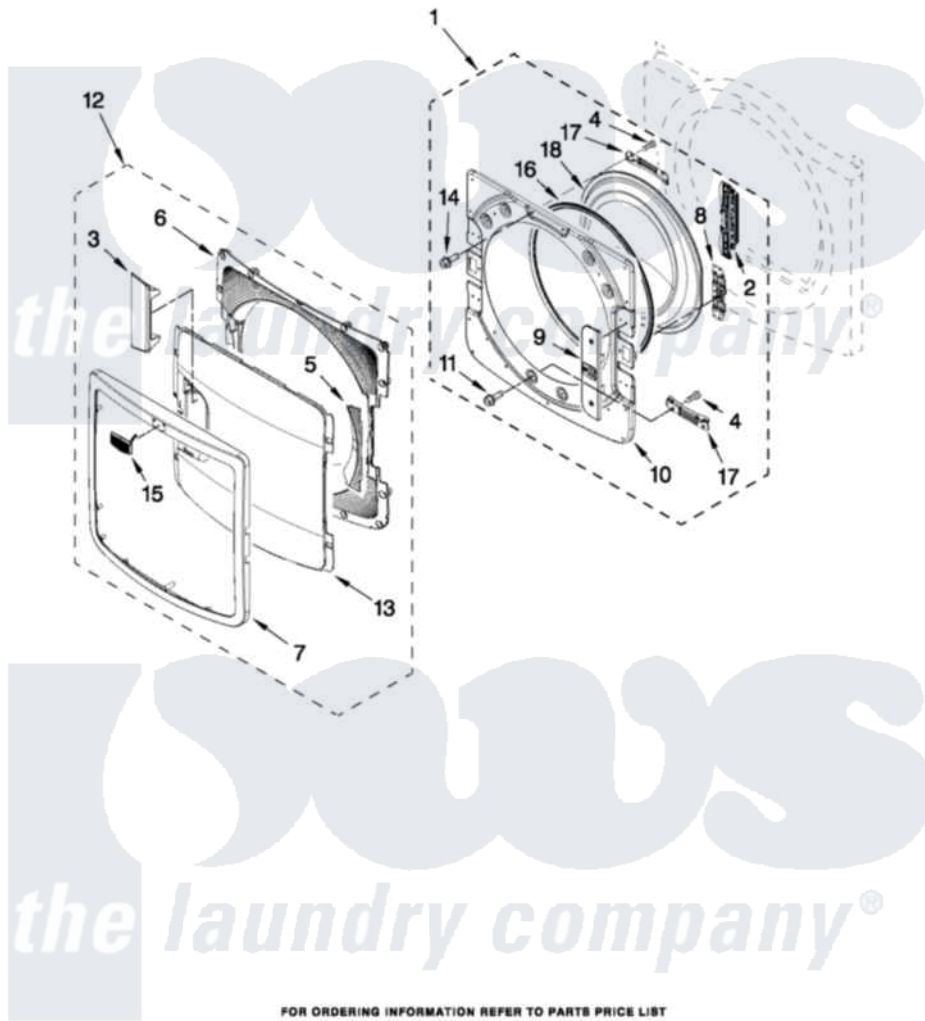

Maytag MGD6000XW0 05 - DOOR PARTS

DOOR PARTS

For Models: MGD6000XW0 (White), MGD6000XR0 (Red), MGD6000XG0 (Cosmetallic)

W10347376

FOR ORDERING INFORMATION REFER TO PARTS PRICE LIST

9

Maytag [Residential Maytag MGD6000XW0 Dryer Parts](#) Parts Diagram 05 - DOOR PARTS

[Click on the part number to view part](#)

Item	Original Part Number	Replaced By	Status	Part Description
1	W10272387			Door Assembly Inner
2	W10208414			Door Hinge Assembly
3	W10272398			Door Handle
4	9742177			Screw, 8-18 X .625
5	W10272400			Door Plug
6	W10272392			Door-Intermediate
7	W10272390			Trim Door
8	W10208254			Door Inner Screw, 10-32 X 1/2
9	W10272404			Cover, Door Catch
10	W10285652			Inner Door
11	W10288126			Screw, 10-32 X 1/2
12	W10272389			Door, Outer Assembly
13	W10272391			Screen, Outer Door
14	3393258	3373329D		Screw
15	W10316087			Badge Assembly
16	W10329710			Door Catch Assembly