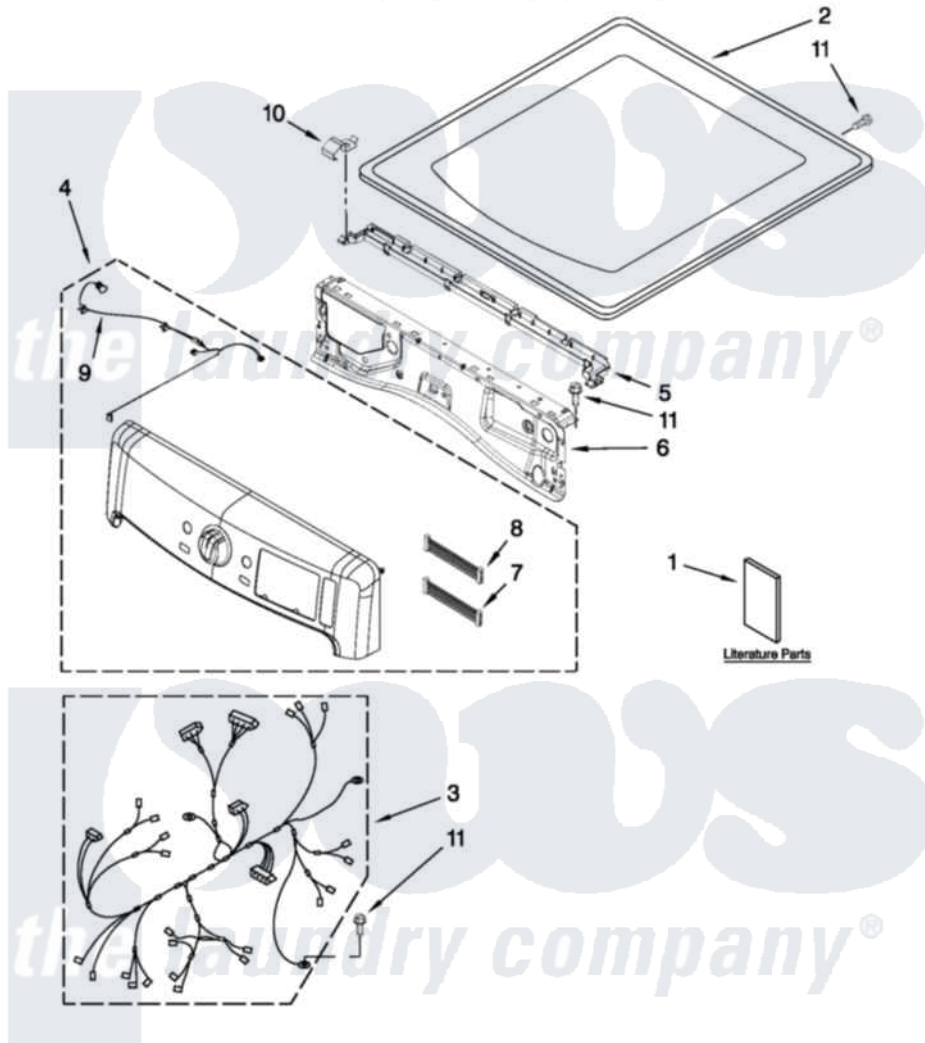

# Maytag MGD6000XW2 01 - TOP AND CONSOLE PARTS

**MAYTAG**

**TOP AND CONSOLE PARTS**  
 For Models: MGD6000XW2, MGD6000XR2, MGD6000XG2  
 (White) (Red) (Cosmetallic)

29" GAS DRYER

FOR ORDERING INFORMATION REFER TO PARTS PRICE LIST

3-12 Printed in U.S.A. (JLP) (psw)

1

Part No. W10485758 Rev. A

Maytag [Residential Maytag MGD6000XW2 Dryer Parts](#) Parts Diagram 01 - TOP AND CONSOLE PARTS

[Click on the part number to view part](#)

Item	Original Part Number	Replaced By	Status	Part Description
1	W10312954		Not Available	USE & CARE GUIDE
"	W10423115		Not Available	INSTALLATION, INSTRUCTION
"	W10420007		Not Available	TECH SHEET
2	<a href="#">W10208383</a>			Top
"	<a href="#">W10337792</a>			Top
"	<a href="#">W10301057</a>			Top
3	<a href="#">W10441591</a>			Harness, Main
4	<a href="#">W10464555</a>			Panel, Console
"	<a href="#">W10464556</a>			Panel, Console
"	<a href="#">W10464557</a>			Panel, Console
5	<a href="#">W10317570</a>			Water Channel
6	<a href="#">W10208198</a>			Bracket, Console
7	<a href="#">W10309986</a>			Cable, Jumper
8	<a href="#">W10309987</a>			Cable, Jumper
9	W10450060		Not Available	CABLE, USER INTERFACE
10	<a href="#">W10317566</a>			Spring, Clip Water Channel