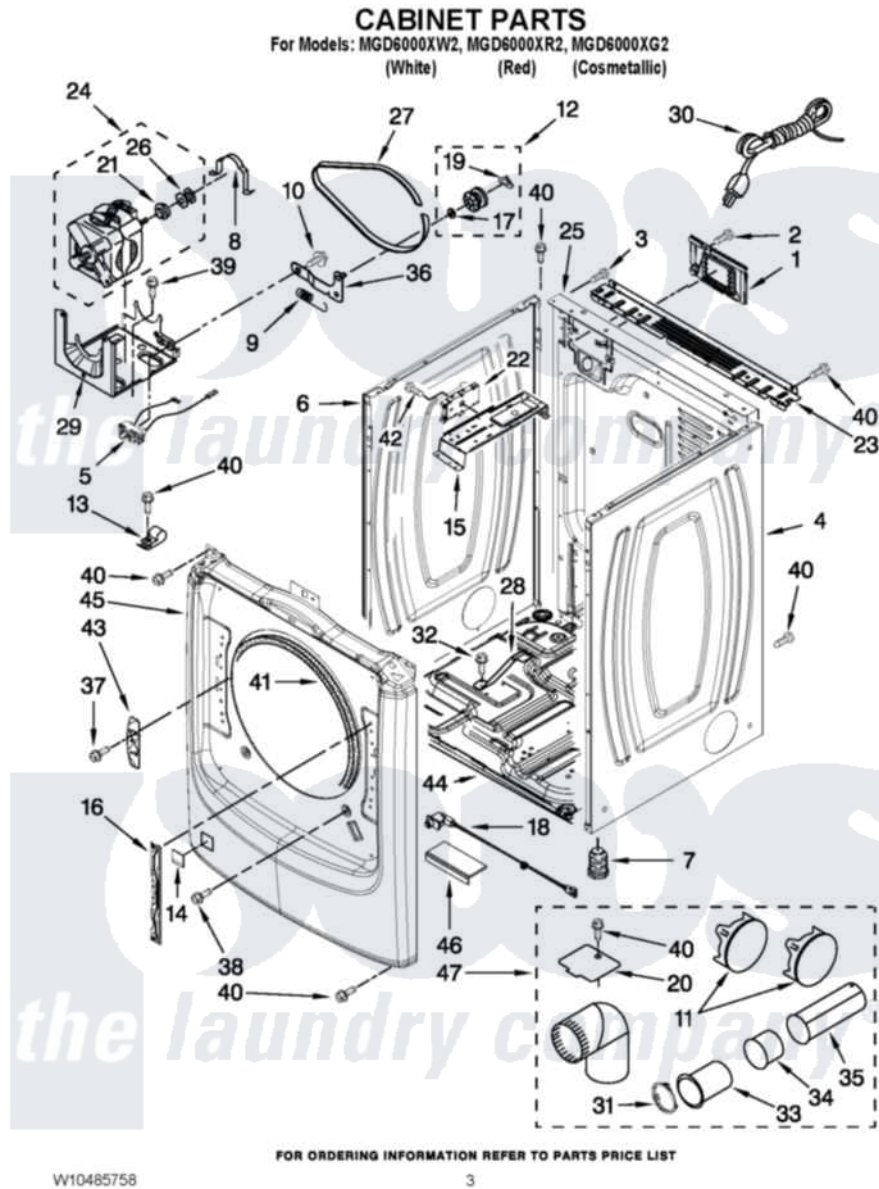

Maytag MGD6000XW2 02 - CABINET PARTS

Maytag [Residential Maytag MGD6000XW2 Dryer Parts](#) Parts Diagram 02 - CABINET PARTS
Click on the part number to view part

Item	Original Part Number	Replaced By	Status	Part Description
1	8317339			Cover, Terminal Block
2	3390631			Screw, 10-16 X 3/8
3	8533974	4331106		Screw, No.10-32 X 7/16
4	W10469589			Panel, Side
"	W10469590			Panel, Side
"	W10469591			Panel, Side
5	W10411936			Switch, Broken Belt
6	W10468495			Panel, Side
"	W10468502			Panel, Side
"	W10468501			Panel, Side
7	3392100	49621		Feet-Leveling
NI	279810			Foot-Optional
8	W10121316			Plug, Multivent
9	3387374			Spring, Idler
10	3389420			Retainer-Idler 1/4-20 X 1/16
11	W10404617			Plug, Multivent

12	3388672	279640	Pulley-ldr
13	3978776		Bracket, Gas Pipe Switch
14	8564457		Plug, Front Panel
"	W10256411		Plug, Front Panel
"	W10301055		Plug, Front Panel
15	W10259611		Bracket, Control
16	W10315109		Bracket, Door Hinge
17	W10121334		Washer, Thrust
18	W10295361		Assembly, Door Switch
19	690997		Washer, Thrust
20	W10354249		Plate, Cover
21	3393657		Restrainer, Belt
22	W10378252		Control Board
23	W10208382		Bracket, Rear Dryer
24	W10396038		Motor Assembly 60 Hz
25	W10247569		Panel, Rear
26	3389729		Pulley, Motor
27	W10112954		Belt, Drive
28	8529757		Bracket, Burner
29	W10242878		Bracket, Motor Mounting
30	W10440461	3401402	Cord, Power
31	W10344699		Collar, Duct
32	693995		Screw, Hex Head
33	8563747		Exhaust Pipe Medium Pipe
34	W10331278		Exhaust Pipe
35	8563749		Exhaust Pipe
36	3388674	W10118756	Idler Bracket
37	W10288126		Screw, 10-32 X 1/2
38	3357011	308685	Side Trim)
39	343641	681414	Screw, 10AB X 1/2
40	3390647	488729	Screw
41	3387242		Seal, Front Panel
42	693995		Screw, Hex Head
43	W10208250		Strike, Door
44	8565046		(BROKEN BELT BASE, CABINET SWITCH)
45	W10464575		Front Panel
"	W10464577		Panel, Front
"	W10464576		Front Panel
46	W10215725		Cover, Door Switch
NI	W10323246		Dryer Exhaust Kit