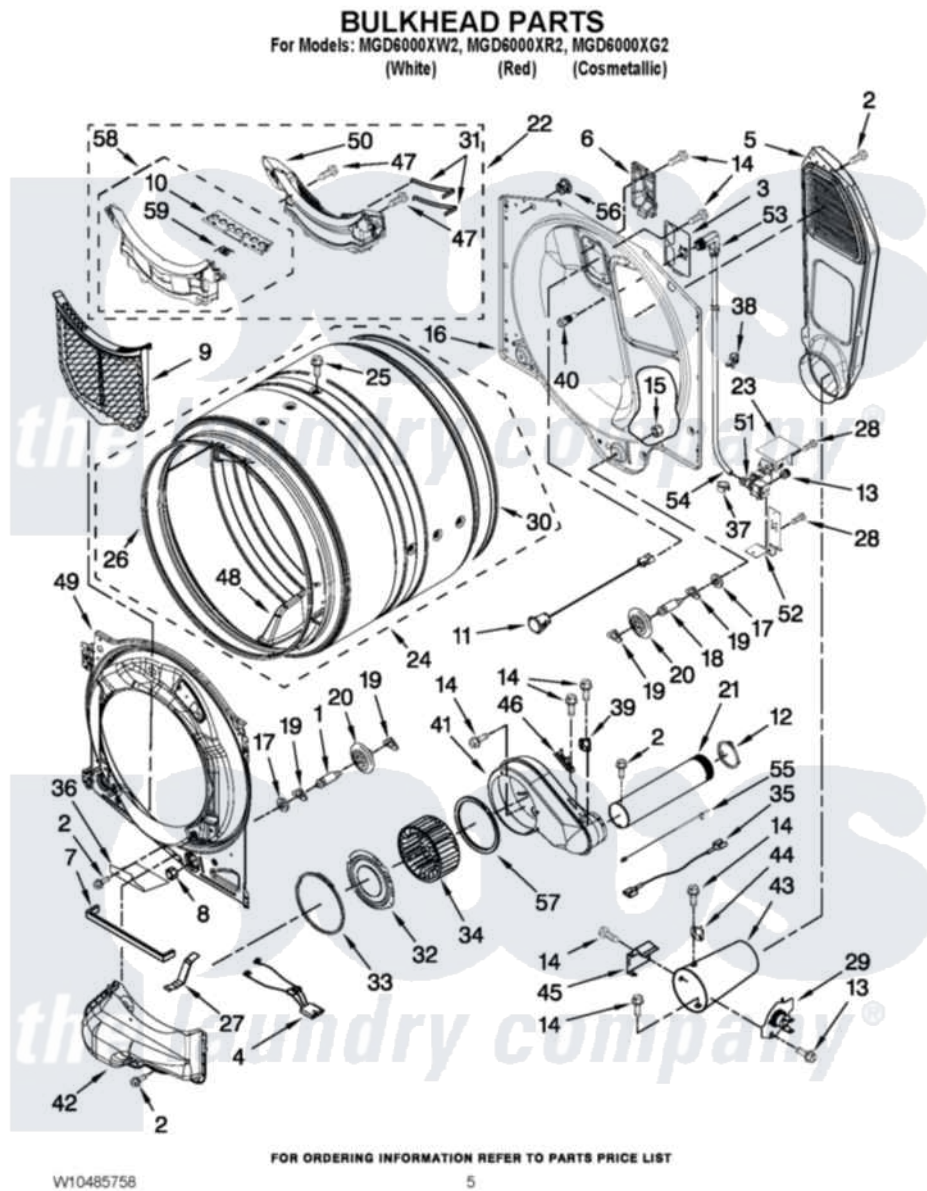

# Maytag MGD6000XW2 03 - BULKHEAD PARTS

Maytag Residential Maytag MGD6000XW2 Dryer Parts Parts Diagram 03 - BULKHEAD PARTS  
Click on the part number to view part

Item	Original Part Number	Replaced By	Status	Part Description
1	<a href="#">W10359271</a>			Shaft, Drum Roller Threads
2	3390647	<a href="#">488729</a>		Screw
3	<a href="#">W10249422</a>			Nozzle, Bracket Rear
4	<a href="#">3406653</a>			Harness, Sensor
5	<a href="#">W10295533</a>			Air Duct Assembly
6	<a href="#">W10208422</a>			Rear Deflector
7	<a href="#">W10211950</a>			Seal, Outlet Housing
8	3934666	<a href="#">W10080210</a>		Nut, 3/8 X 16
9	<a href="#">W10370972</a>			Lint, Screen
10	<a href="#">W10219016</a>			Door, Lint Screen
11	<a href="#">W10422853</a>			Drum Light Assembly-Led
12	<a href="#">W10344699</a>			Collar, Duct
13	<a href="#">W10044605</a>			Coupling, Hose
14	<a href="#">693995</a>			Screw, Hex Head
15	W10001120	<a href="#">W10080190</a>		Nut, 3/8-16
16	<a href="#">W10211946</a>			Bulkhead, Rear