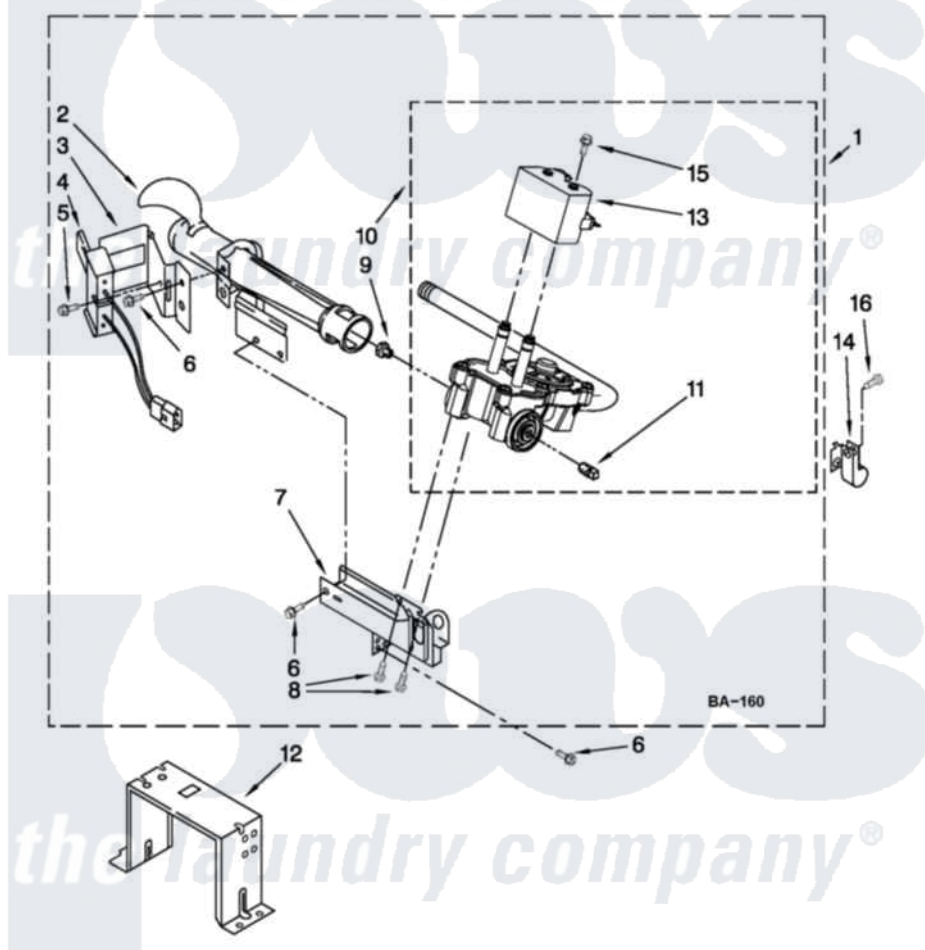

Maytag MGD6000XW2 04 - W10307147 BURNER ASSEMBLY

W10307147 BURNER ASSEMBLY

For Models: MGD6000XW2, MGD6000XR2, MGD6000XG2
(White) (Red) (Cosmetallic)

USE WITH TYPE 1 - NATURAL, TYPE 2 - MIXED,
AND TYPE 4 - LIQUEFIED PROPANE AND BUTANE GASES

FOR ORDERING INFORMATION REFER TO PARTS PRICE LIST

W10485758

7

Maytag [Residential Maytag MGD6000XW2 Dryer Parts](#) Parts Diagram 04 - W10307147 BURNER ASSEMBLY
Click on the part number to view part

Item	Original Part Number	Replaced By	Status	Part Description
1	W10307147	W10353165		Burner-Gas
2	688617	693140		Burner
3	694298			Bracket, Ignitor
4	686590	279311		Ignitor
5	3393909			Screw, 8-32 X 7/8
6	343641	681414		Screw, 10AB X 1/2
7	3389871		Not Available	Base, Burner
8	3387057			Screw, 10-16 X 1/2 Orifice, Burner
9	15418			Orifice, Burner Type 1
10	W10175144	W10293912		Valve-Gas
11	W10295523			Plug, Pipe
12	3389889			Bracket, Support
13	W10328463			Coil, 60 Hz
14	3978776			Bracket, Gas Pipe Switch
15	326049536			Screw, Coil
16	3390647	488729		Screw