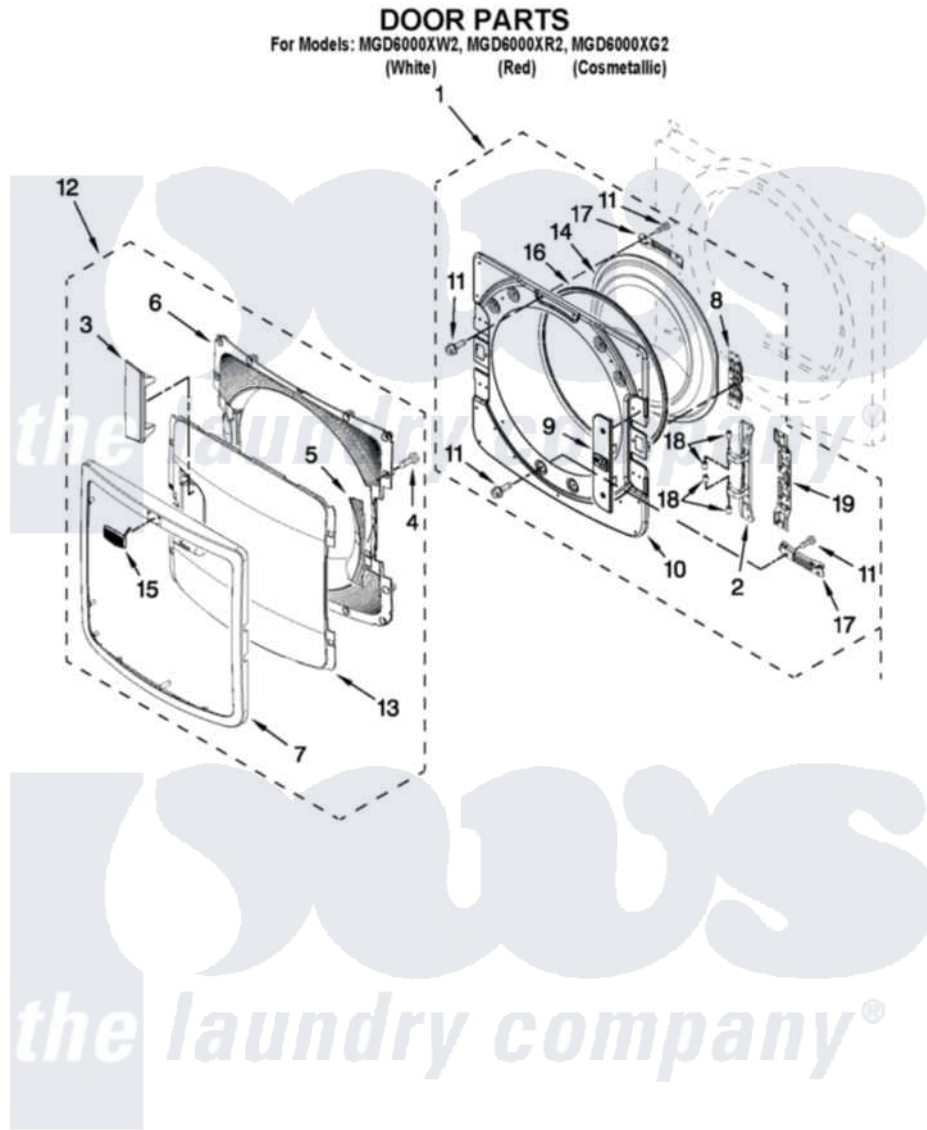

# Maytag MGD6000XW2 05 - DOOR PARTS

W10485758

FOR ORDERING INFORMATION REFER TO PARTS PRICE LIST

9

Maytag [Residential Maytag MGD6000XW2 Dryer Parts](#) Parts Diagram 05 - DOOR PARTS  
Click on the part number to view part

Item	Original Part Number	Replaced By	Status	Part Description
1	<a href="#">W10272387</a>			Door Assembly Inner
2	<a href="#">W10208415</a>			Hinge Base
3	<a href="#">W10272398</a>			Door Handle
4	<a href="#">9742177</a>			Screw, 8-18 X .625
5	<a href="#">W10272400</a>			Door Plug
6	<a href="#">W10272392</a>			Door-Intermediate
7	<a href="#">W10272390</a>			Trim Door
8	<a href="#">W10208254</a>			Door Inner Screw, 10-32 X 1/2
9	<a href="#">W10272404</a>			Cover, Door Catch
10	<a href="#">W10285652</a>			Inner Door
11	<a href="#">W10288126</a>			Screw, 10-32 X 1/2
12	<a href="#">W10272389</a>			Door, Outer Assembly
13	<a href="#">W10272391</a>			Screen, Outer Door
14	<a href="#">W10208417</a>			Window Inner Door
15	<a href="#">W10316087</a>			Badge Assembly
16	<a href="#">W10329710</a>			Door Catch Assembly