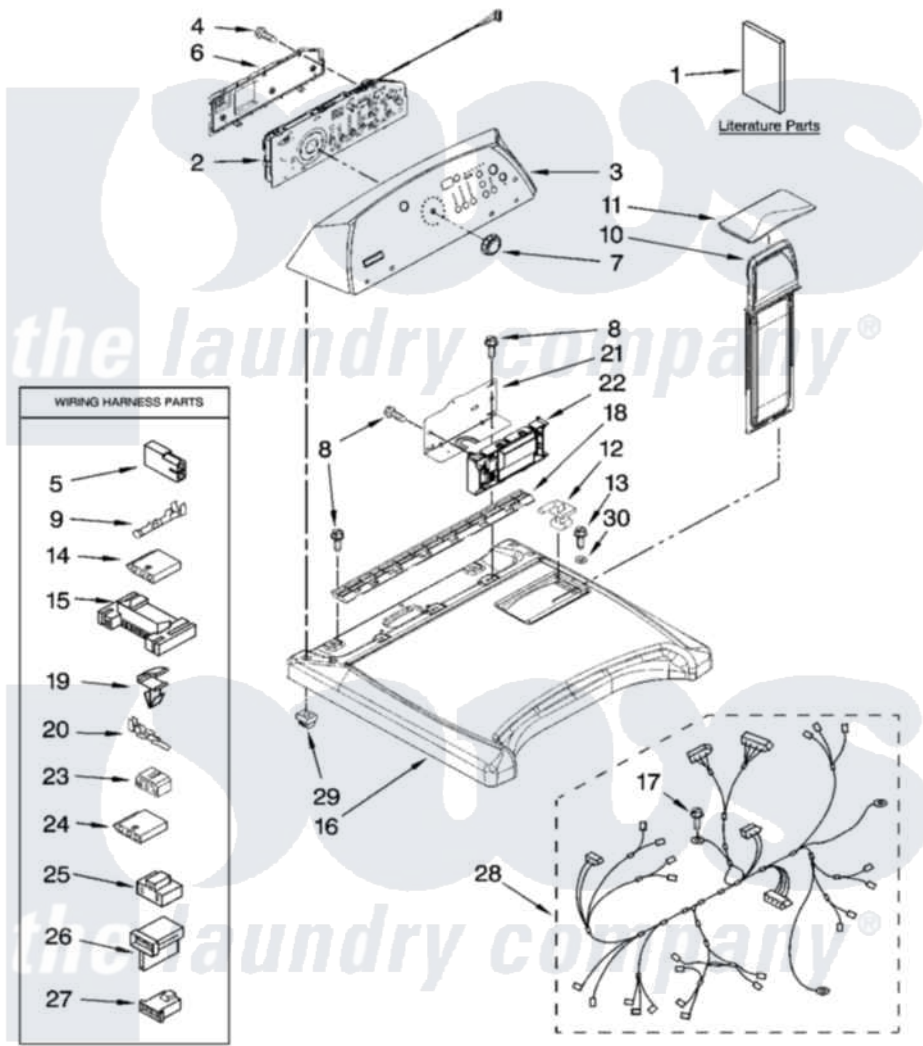

Maytag MGD6300TQ0 01 - TOP AND CONSOLE PARTS

TOP AND CONSOLE PARTS

For Models: MGD6300TQ0
(White)

29" GAS DRYER

IMPORTANT: All Part Numbers Listed Are Whirlpool Numbers. Source Parts Through Whirlpool.

3-07 Litho in U.S.A. (LT)

1

Part No. W10131677 Rev.A.

Maytag Residential Maytag MGD6300TQ0 Dryer Parts Parts Diagram 01 - TOP AND CONSOLE PARTS

[Click on the part number to view part](#)

Item	Original Part Number	Replaced By	Status	Part Description
1	W10114206		Not Available	Guide, Quick Start
"	W10088778		Not Available	Use & Care Guide
"	W10114195		Not Available	Wiring Diagram
2	W10051096			Assembly, User Interface
3	W10120084			Panel, Console
4	W10003770			Screw, 6-19 X 1/2
5	717252			Receptacle, Terminal
6	8564265			Cover, Rear- User Interface
7	W10110196			Knob, Assembly
8	337686		Not Available	SCREW, 8-18 X .500
9	94614			Terminal
10	8572270			Assembly, Lint Screen
11	W10044320	W10168227		Cover, Lint Screen
12	W10044470			Hinge, RH
"	W10044480			Hinge, L.H.
13	3196537	3196557		Panel, Manifold

14	3936144		Do-It-Yourself Repair Manuals
15	3395683		Receptacle, Multi-Terminal
16	8565025		Top
17	343641	681414	Screw, 10AB X 1/2
18	8558863		Bracket, Console
19	3394427		Clip-Harness
20	94613	596797	Terminal
21	8563853		Bracket, Machine Controller
22	W10111610	W10111617	Control, Electronic
23	3347243		Block, Disconnect
24	353424		Plug, Terminal
25	3401144		Connector
26	3403499		Connector, 2-Postion
27	3403498		Connector, 3-Position
28	W10111432		Harness, Wiring
29	8558853		Screw, Grommet
30	237446	487596	Washer