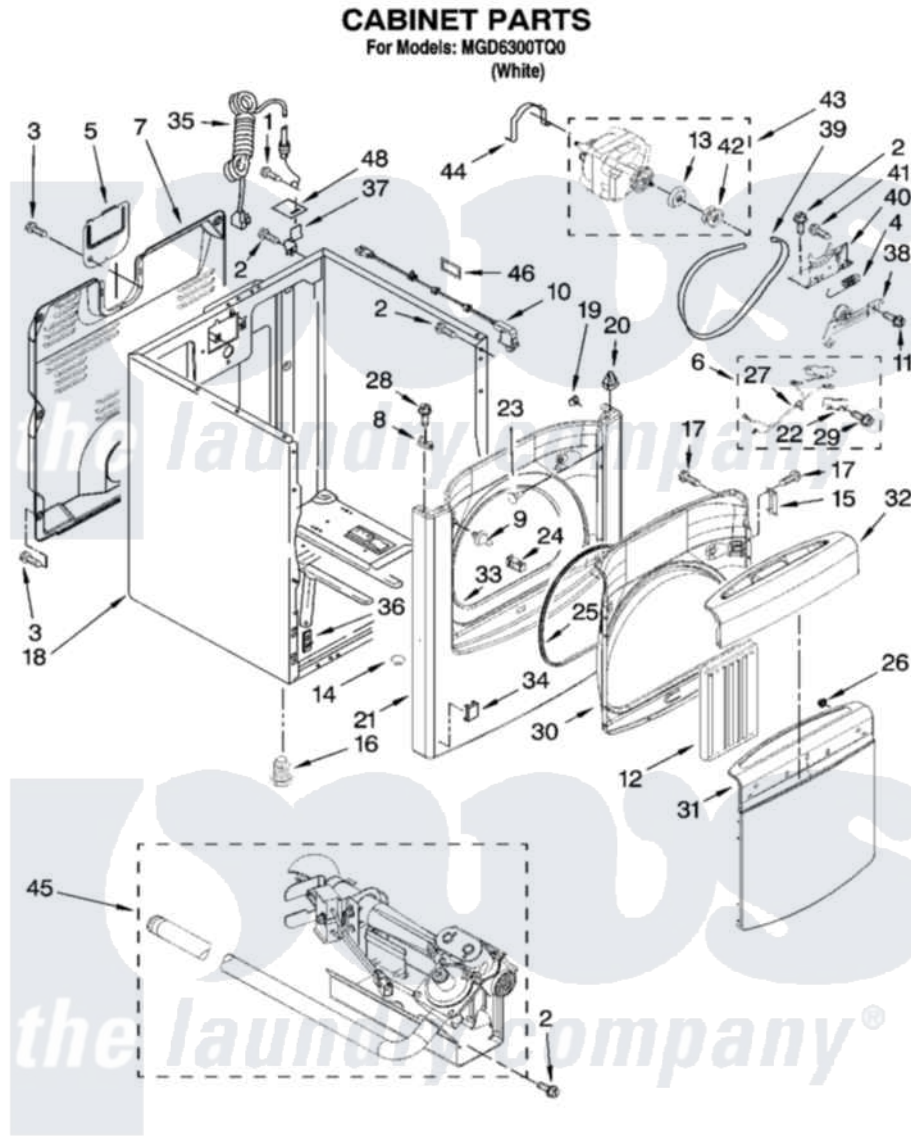

Maytag MGD6300TQ0 02 - CABINET PARTS

IMPORTANT: All Part Numbers Listed Are Whirlpool Numbers. Source Parts Through Whirlpool.

W10131677

3

Maytag [Residential Maytag MGD6300TQ0 Dryer Parts](#) Parts Diagram 02 - CABINET PARTS

[Click on the part number to view part](#)

Item	Original Part Number	Replaced By	Status	Part Description
1	8533974	4331106		Screw, No.10-32 X 7/16
2	3390631			Screw, 10-16 X 3/8
3	693995			Screw, Hex Head
4	3387374			Spring, Idler
5	8558833			Plate, Cover Terminal Block
6	8566208			Assembly, Switch
7	8558830		Not Available	Panel, Rear
8	8568303			Locator, Snap Down
9	8572983	W10295405		Strike
10	3978977	W10201787		Switch-Dor
11	3389420			Retainer-Idler 1/4-20 X 1/16
12	W10050060			Filler-Door
13	8578538			Restrainer, Belt
14	8578560			Hole, Plug
15	8565018			Assembly, Hinge And Pin
16	3392100	49621		Feet-Leveling

"	279810		Foot-Optional
17	342055	488627	Screw
18	8557569	8563672	Cabinet
19	W10007520		Clip, Ground
20	8576625		Lock, Front Top
21	8565033	W10174287	Panel
22	8564011		Bracket-Switch
23	3404413		Plug, Hinge Hole
24	8572982	W10111905	Assembly, Door Catch
25	8575027	W10239307	Seal-Door
26	308499		Nut-1/4 Hf Self-Thread
27	8539897		Jumper,
28	W10100830		Screw, 10-16 X 3/64
29	8539897		Jumper,
30	8565020		Door, Inner
31	W10116924		Door Outer
32	W10111244	W10196276	Handle
33	W10044490		Seal, Front Panel
34	8564457		Plug, Front Panel
35	344020	3401402	Cord, Power
36	3394083		Clip, Front Panel
37	238088	8066217	Hinge, Top
38	8547174		Idler And Pulley Assembly
39	8547168		Belt, Drive
40	8547166		Base, Motor
41	W10002600		Screw, 6-20 X 1 1/4
42	8578565		Pulley, 60 Hz
43	8566152	W10463866	Motor-Drve
44	660658		Clamp, Motor Mounting 343481 685441
45	8557890		Burner, Assembly 60 Hz
46	W10118614		Seal, Door Switch
48	18849		Pad, Top Hinge